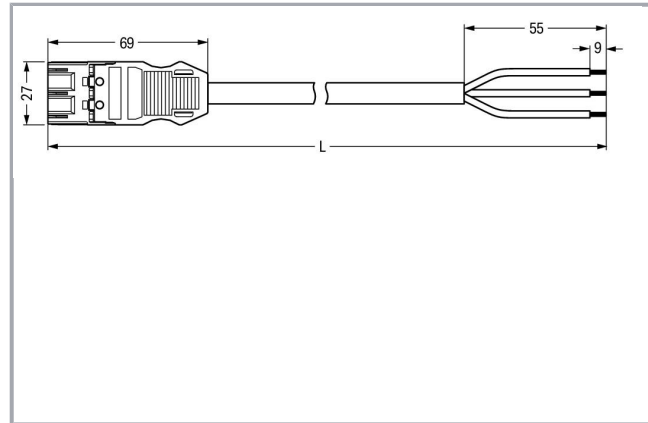

## Fișă tehnică | Număr articol: 771-9993/205-507

pre-assembled connecting cable; Eca; Plug/open-ended; 3-pole; Cod. B; 5 m; 1,00 mm<sup>2</sup>; pink

[www.wago.com/771-9993/205-507](http://www.wago.com/771-9993/205-507)

### Geometrical Data

Pin spacing	10 mm / 0.394 inch
Total length	5 m