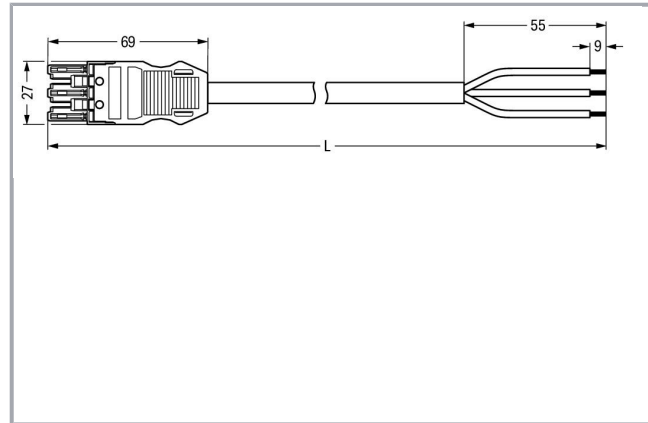

## Fișă tehnică | Număr articol: 771-9993/106-803

pre-assembled connecting cable; Socket/open-ended; 3-pole; Cod. B; 8 m;  
1,50 mm<sup>2</sup>; gray

[www.wago.com/771-9993/106-803](http://www.wago.com/771-9993/106-803)