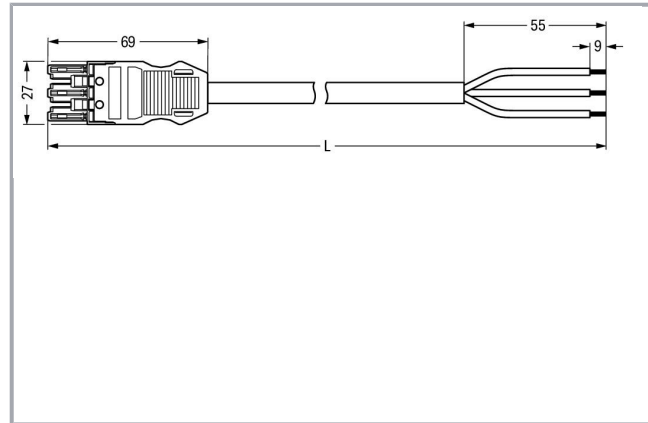

## Fișă tehnică | Număr articol: 771-9993/106-703

pre-assembled connecting cable; Socket/open-ended; 3-pole; Cod. B; 7 m;  
1,50 mm<sup>2</sup>; gray

[www.wago.com/771-9993/106-703](http://www.wago.com/771-9993/106-703)

## Geometrical Data

Pin spacing	10 mm / 0.394 inch
Total length	7 m