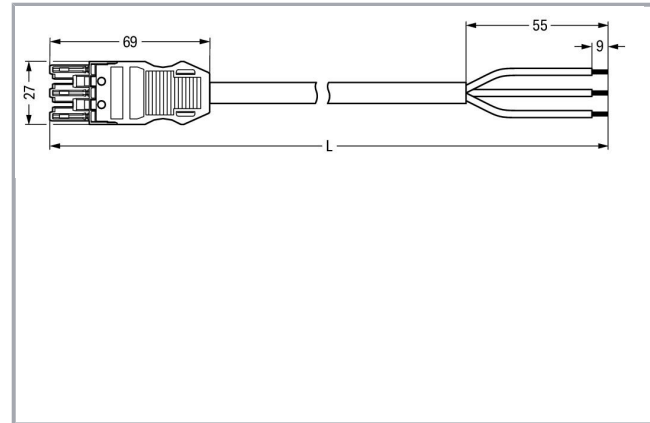

## Fișă tehnică | Număr articol: 771-9993/106-503

pre-assembled connecting cable; Socket/open-ended; 3-pole; Cod. B; 5 m;  
1,50 mm<sup>2</sup>; gray

[www.wago.com/771-9993/106-503](http://www.wago.com/771-9993/106-503)

### Geometrical Data

Pin spacing	10 mm / 0.394 inch
Total length	5 m