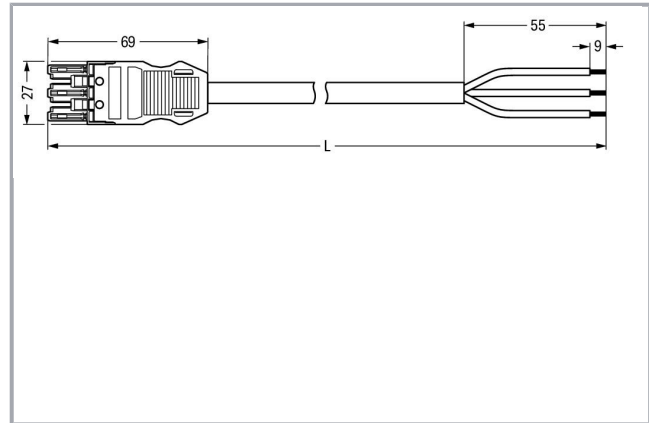

## Fișă tehnică | Număr articol: 771-9993/106-405

pre-assembled connecting cable; Eca; Socket/open-ended; 3-pole; Cod. B;  
H05VV-F 3 x 1.5 mm<sup>2</sup>; 4m; 1,50 mm<sup>2</sup>; light green

[www.wago.com/771-9993/106-405](http://www.wago.com/771-9993/106-405)

### Geometrical Data

Pin spacing	10 mm / 0.394 inch
Total length	4 m