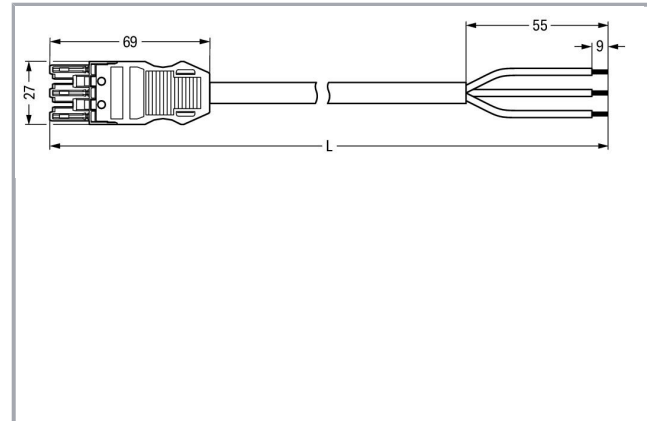

## Fișă tehnică | Număr articol: 771-9993/105-203

pre-assembled connecting cable; Eca; Socket/open-ended; 3-pole; Cod. B;  
H05VV-F 3 x 1.0 mm<sup>2</sup>; 2 m; 1,00 mm<sup>2</sup>; gray

[www.wago.com/771-9993/105-203](http://www.wago.com/771-9993/105-203)