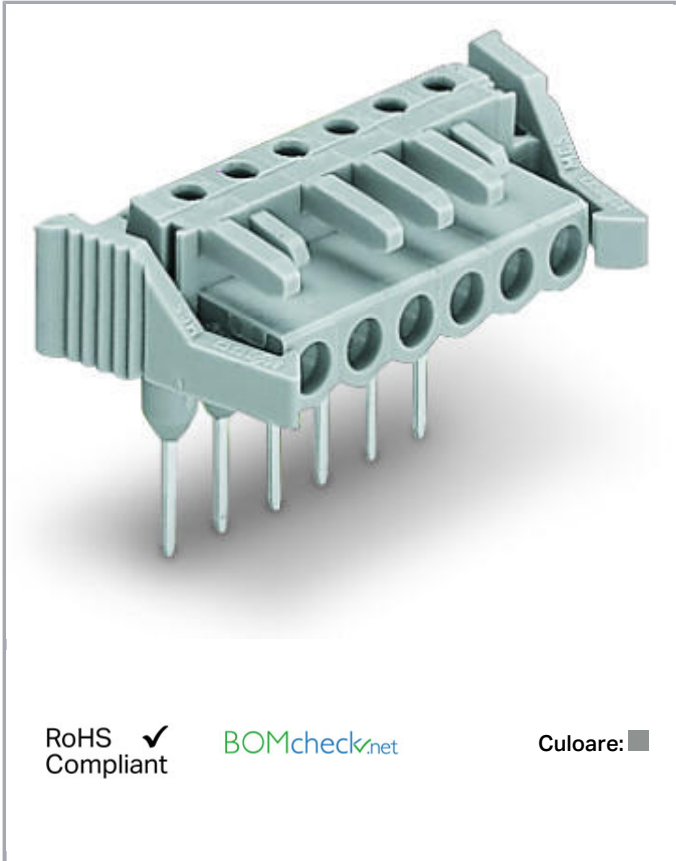

Fișă tehnică | Număr articol: 232-249/005-000/039-000

Female connector for rail-mount terminal blocks; 0.6 x 1 mm pins; angled;  
Locking lever; Pin spacing 5 mm; 19-pole; gray

[www.wago.com/232-249/005-000/039-000](http://www.wago.com/232-249/005-000/039-000)

## Descriere articol

- Pluggable connectors for rail-mount terminal blocks equipped with CAGE CLAMP® connection
- Female connectors with long contact pins connect to the termination ports of 280 Series Rail-Mount Terminal Blocks
- Female connectors are touch-proof when unmated, providing a pluggable, live output
- With coding fingers