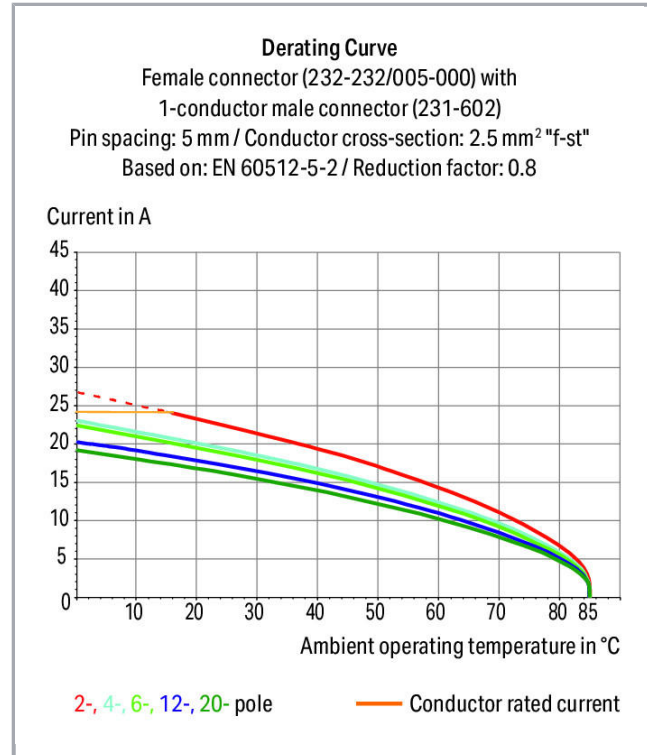

Fișă tehnică | Număr articol: 232-249/005-000/039-000

Female connector for rail-mount terminal blocks; 0.6 x 1 mm pins; angled;  
Locking lever; Pin spacing 5 mm; 19-pole; gray

[www.wago.com/232-249/005-000/039-000](http://www.wago.com/232-249/005-000/039-000)