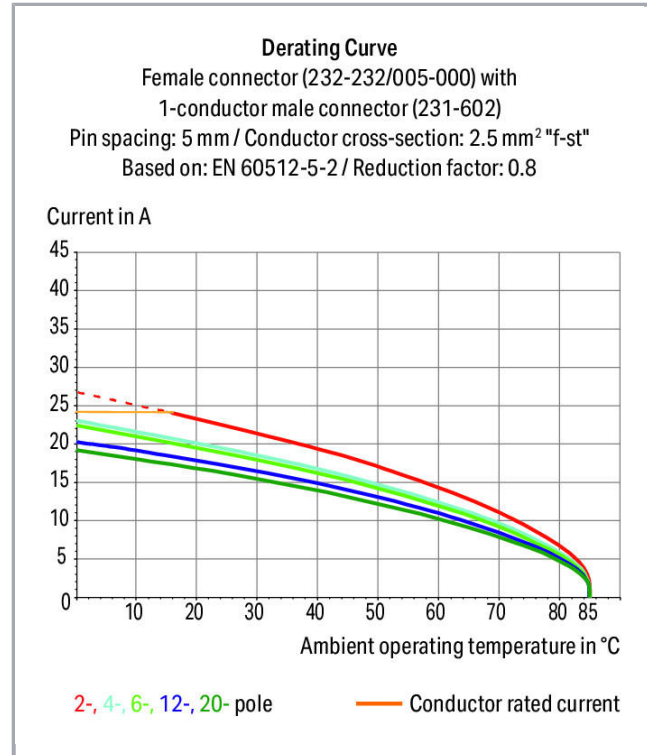

Fișă tehnică | Număr articol: 232-249/005-000

Female connector for rail-mount terminal blocks; 0.6 x 1 mm pins; angled;

Pin spacing 5 mm; 19-pole; gray

www.wago.com/232-249/005-000

RoHS
Compliant

BOMcheck.net