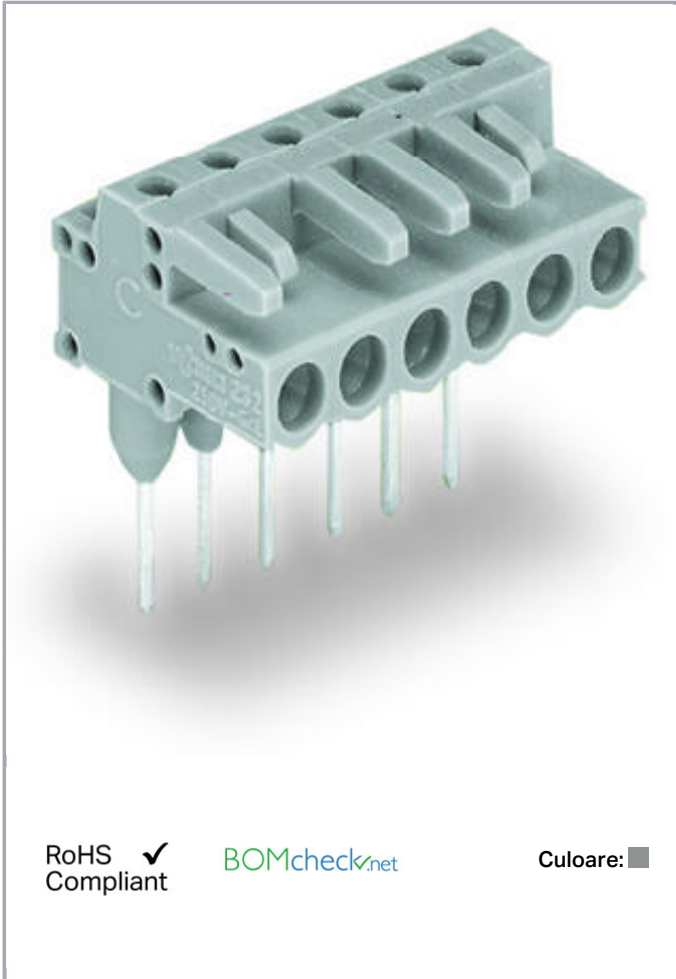

Fișă tehnică | Număr articol: 232-249/005-000

Female connector for rail-mount terminal blocks; 0.6 x 1 mm pins; angled;

Pin spacing 5 mm; 19-pole; gray

www.wago.com/232-249/005-000

RoHS
Compliant

BOMcheck.net

Aveți întrebări despre produsele noastre?
Vă stăm la dispoziție pentru preluarea apelului la +40 (0) 31 421 85 68.

Descriere articol

- Pluggable connectors for rail-mount terminal blocks equipped with CAGE CLAMP® connection
- Female connectors with long contact pins connect to the termination ports of 280 Series Rail-Mount Terminal Blocks
- Female connectors are touch-proof when unmated, providing a pluggable, live output
- With coding fingers

Safety information 1:

The *MULTI CONNECTION SYSTEM (MCS)* is designed without breaking capacity for compliance with DIN EN 61984. When used as intended, MCS Connectors shall not be connected/disconnected when live or under load. The circuit design should ensure header pins, which can be touched, are not live when unmated.