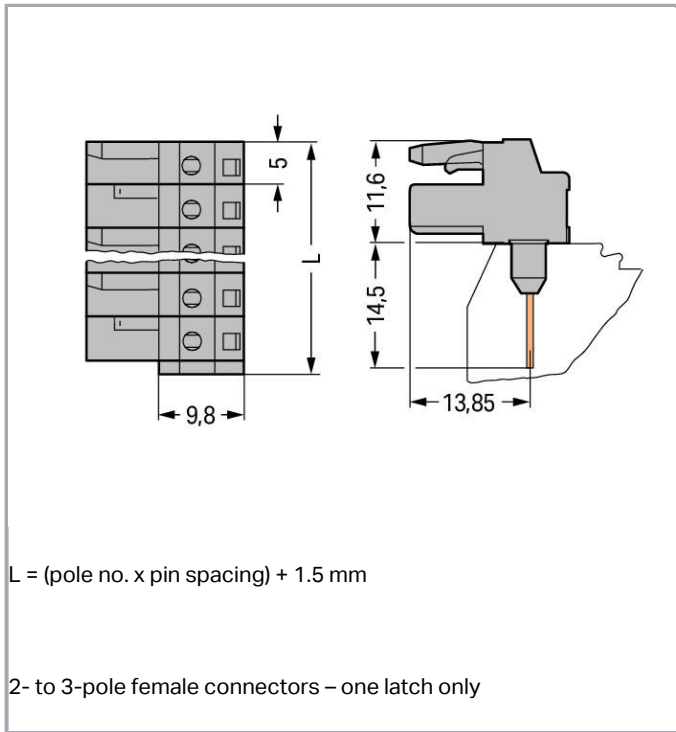

Fișă tehnică | Număr articol: 232-249/005-000

Female connector for rail-mount terminal blocks; 0.6 x 1 mm pins; angled;

Pin spacing 5 mm; 19-pole; gray

www.wago.com/232-249/005-000

RoHS
Compliant

BOMcheck.net

Aveți întrebări despre produsele noastre?
Vă stăm la dispoziție pentru preluarea apelului la +40 (0) 31 421 85 68.

Descriere articol

- Pluggable connectors for rail-mount terminal blocks equipped with CAGE CLAMP® connection
- Female connectors with long contact pins connect to the termination ports of 280 Series Rail-Mount Terminal Blocks
- Female connectors are touch-proof when unmated, providing a pluggable, live output
- With coding fingers

Connection data

Pole No.	19
Total number of potentials	19
Number of connection types	1
Number of levels	1

Geometrical Data

Pin spacing	5 mm / 0.197 inch
Width	96.5 mm / 3.799 inch
Height	26.1 mm / 1.028 inch
Height from the surface	11.6 mm / 0.457 inch
Depth	18.25 mm / 0.719 inch