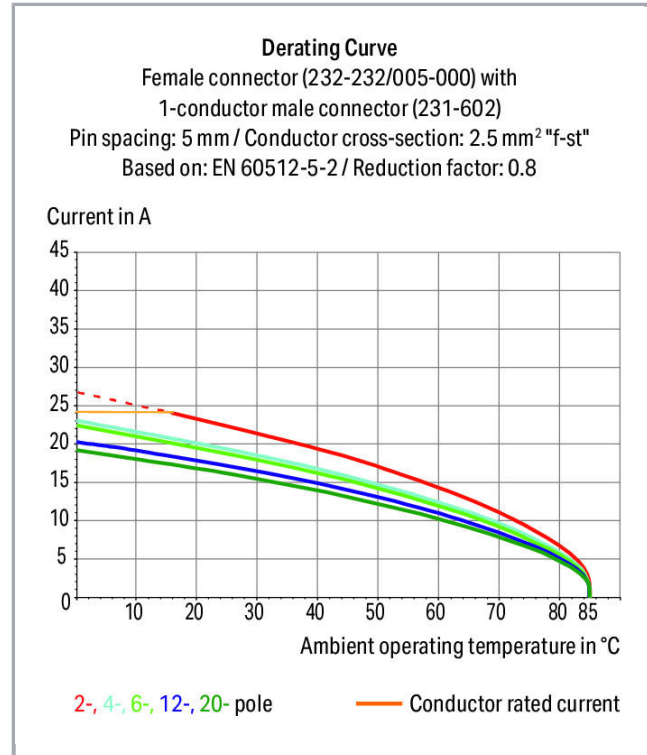

Fișă tehnică | Număr articol: 232-248/005-000/039-000

Female connector for rail-mount terminal blocks; 0.6 x 1 mm pins; angled;  
Locking lever; Pin spacing 5 mm; 18-pole; gray

[www.wago.com/232-248/005-000/039-000](http://www.wago.com/232-248/005-000/039-000)