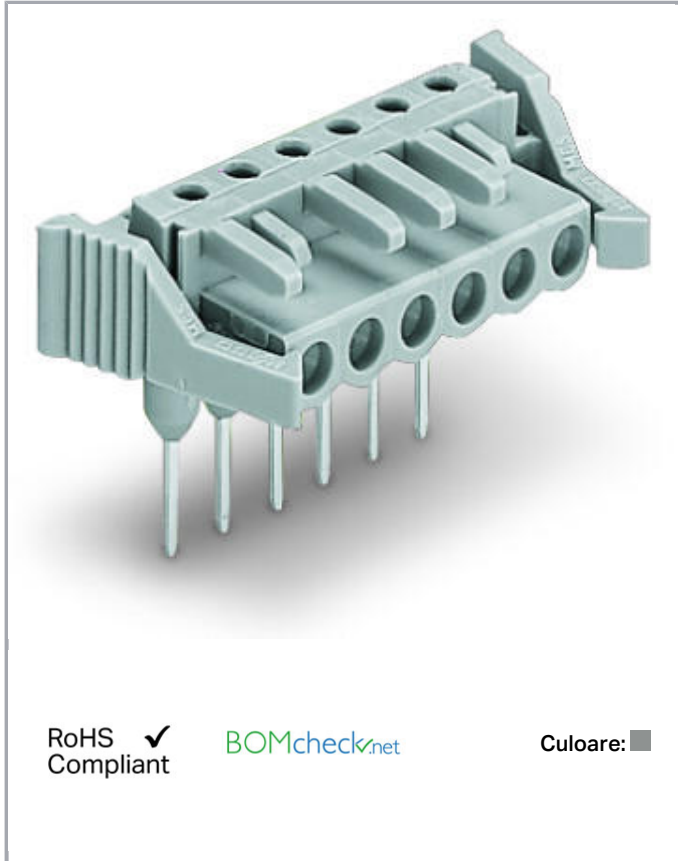

Fișă tehnică | Număr articol: 232-248/005-000/039-000

Female connector for rail-mount terminal blocks; 0.6 x 1 mm pins; angled;  
Locking lever; Pin spacing 5 mm; 18-pole; gray

[www.wago.com/232-248/005-000/039-000](http://www.wago.com/232-248/005-000/039-000)

## Descriere articol

- Pluggable connectors for rail-mount terminal blocks equipped with CAGE CLAMP® connection
- Female connectors with long contact pins connect to the termination ports of 280 Series Rail-Mount Terminal Blocks
- Female connectors are touch-proof when unmated, providing a pluggable, live output
- With coding fingers