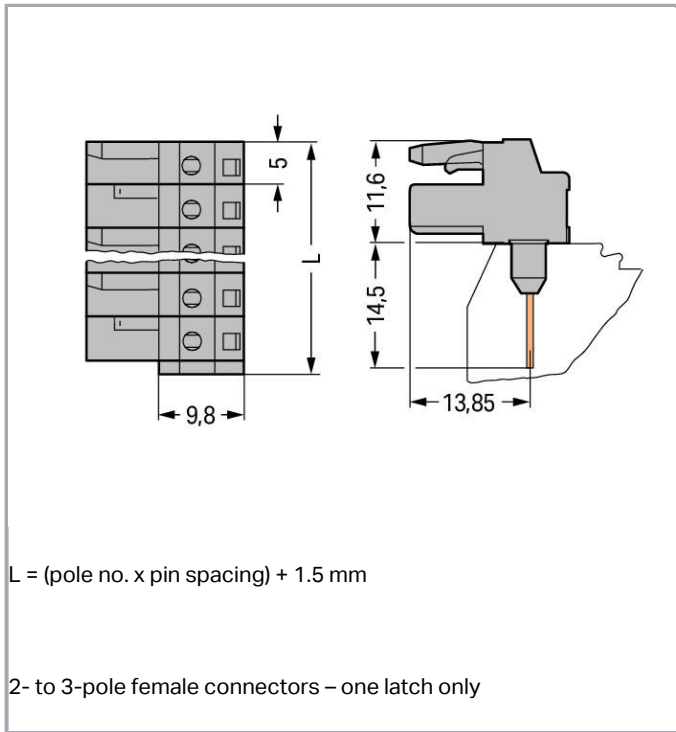

Fișă tehnică | Număr articol: 232-248/005-000

Female connector for rail-mount terminal blocks; 0.6 x 1 mm pins; angled;

Pin spacing 5 mm; 18-pole; gray

www.wago.com/232-248/005-000

Supus modificărilor.

WAGO Kontakttechnik GmbH & Co. KG
/Representative Office Romania
Sos. Pipera-Tunari nr. 1/1
building 1, 2nd floor | 077190 Voluntari, Ilfov
Tel.: +40-(0)31 421 85 68 | Email: info-RO@wago.com

Aveți întrebări despre produsele noastre?
Vă stăm la dispoziție pentru preluarea apelului la +40 (0) 31 421 85 68.

Descriere articol

- Pluggable connectors for rail-mount terminal blocks equipped with CAGE CLAMP® connection
- Female connectors with long contact pins connect to the termination ports of 280 Series Rail-Mount Terminal Blocks
- Female connectors are touch-proof when unmated, providing a pluggable, live output
- With coding fingers

Connection data

Pole No.	18
Total number of potentials	18
Number of connection types	1
Number of levels	1

Geometrical Data

Pin spacing	5 mm / 0.197 inch
Width	91,5 mm / 3.602 inch
Height	26,1 mm / 1.028 inch
Height from the surface	11,6 mm / 0.457 inch
Depth	18,25 mm / 0.719 inch