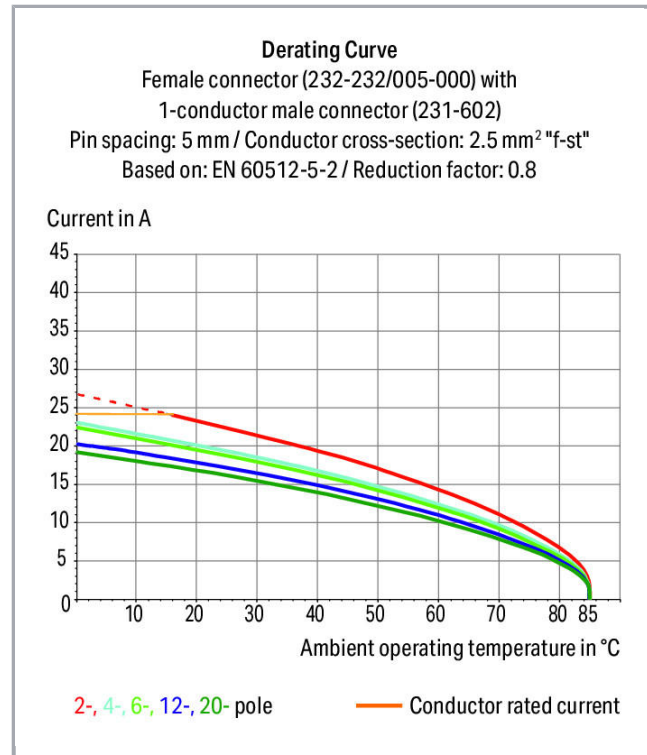

Fișă tehnică | Număr articol: 232-248/005-000

Female connector for rail-mount terminal blocks; 0.6 x 1 mm pins; angled;

Pin spacing 5 mm; 18-pole; gray

www.wago.com/232-248/005-000

Supus modificărilor.

WAGO Kontakttechnik GmbH & Co. KG
/Representative Office Romania
Sos. Pipera-Tunari nr. 1/1
building 1, 2nd floor | 077190 Voluntari, Ilfov
Tel.: +40-(0)31 421 85 68 | Email: info-RO@wago.com