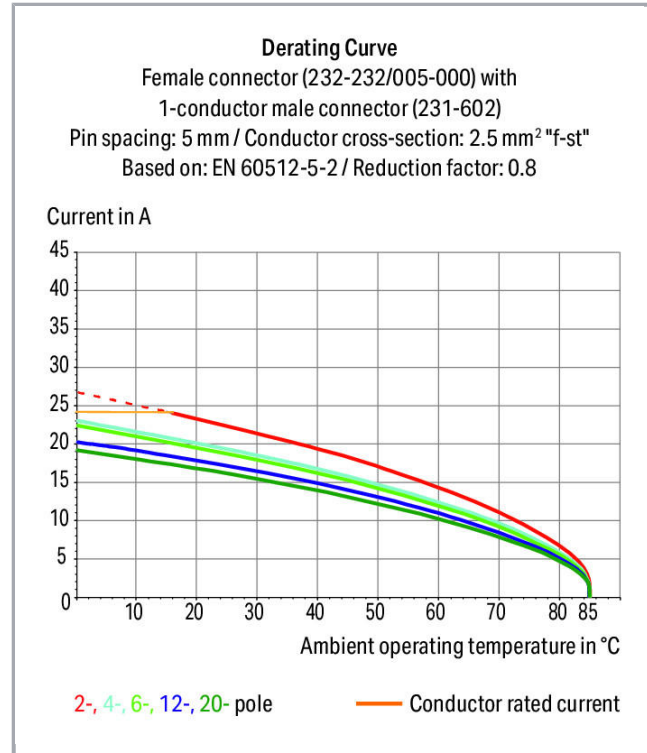

Fișă tehnică | Număr articol: 232-247/005-000

Female connector for rail-mount terminal blocks; 0.6 x 1 mm pins; angled;

Pin spacing 5 mm; 17-pole; gray

www.wago.com/232-247/005-000

RoHS Compliant

BOMcheck.net