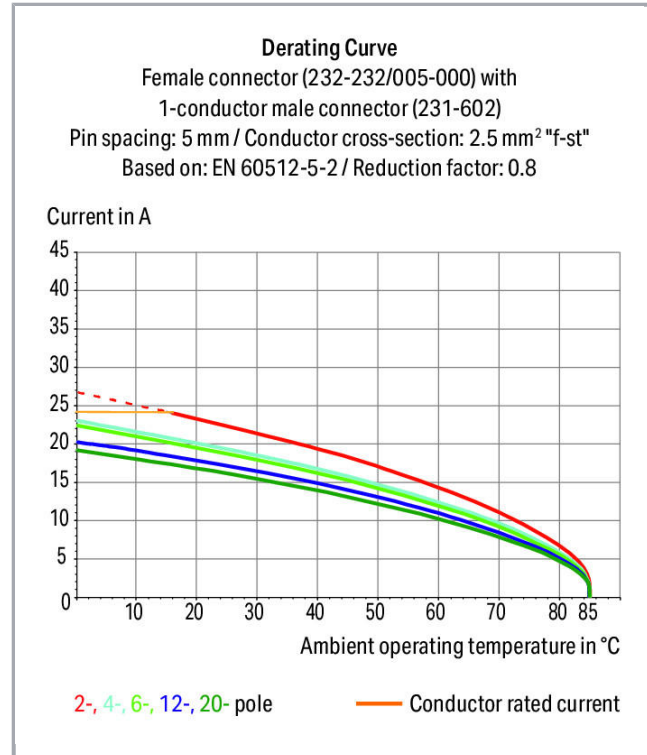

Fișă tehnică | Număr articol: 232-245/005-000

Female connector for rail-mount terminal blocks; 0.6 x 1 mm pins; angled;

Pin spacing 5 mm; 15-pole; gray

www.wago.com/232-245/005-000

RoHS Compliant

BOMcheck.net