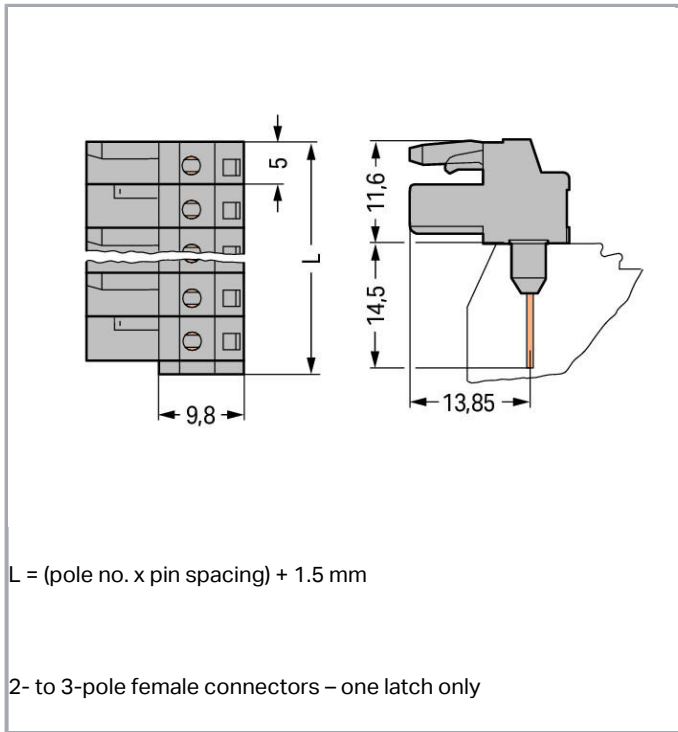

Descriere articol

- Pluggable connectors for rail-mount terminal blocks equipped with CAGE CLAMP® connection
- Female connectors with long contact pins connect to the termination ports of 280 Series Rail-Mount Terminal Blocks
- Female connectors are touch-proof when unmated, providing a pluggable, live output
- With coding fingers

Safety information 1:

The *MULTI CONNECTION SYSTEM (MCS)* is designed without breaking capacity for compliance with DIN EN 61984. When used as intended, MCS Connectors shall not be connected/disconnected when live or under load. The circuit design should ensure header pins, which can be touched, are not live when unmated.

Date

Electrical data

Ratings per IEC/EN 60664-1

Ratings per	IEC/EN 60664-1
Nominal voltage (III/3)	320 V
Rated surge voltage (III/3)	4 kV

Supus modificărilor.

WAGO Kontakttechnik GmbH & Co. KG
/Representative Office Romania
Sos. Pipera-Tunari nr. 1/1
building 1, 2nd floor | 077190 Voluntari, Ilfov
Tel.: +40-(0)31 421 85 68 | Email: info-RO@wago.com

Aveți întrebări despre produsele noastre?
Vă stăm la dispoziție pentru preluarea apelului la +40 (0) 31 421 85 68.