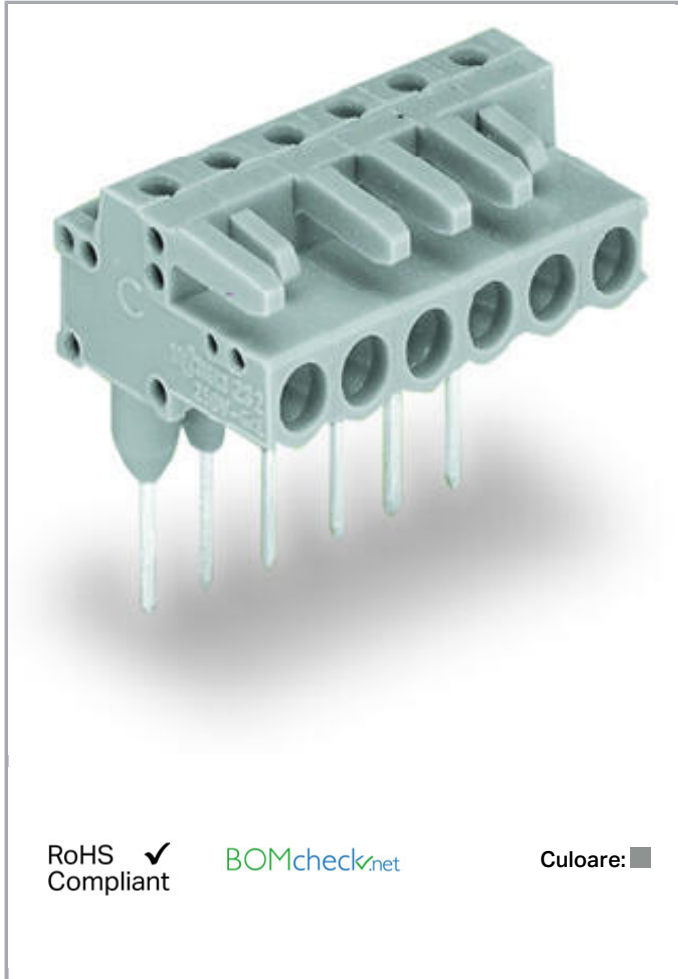

Fișă tehnică | Număr articol: 232-245/005-000

Female connector for rail-mount terminal blocks; 0.6 x 1 mm pins; angled;

Pin spacing 5 mm; 15-pole; gray

www.wago.com/232-245/005-000

RoHS Compliant

BOMcheck.net

Aveți întrebări despre produsele noastre?
Vă stăm la dispoziție pentru preluarea apelului la +40 (0) 31 421 85 68.

Descriere articol

- Pluggable connectors for rail-mount terminal blocks equipped with CAGE CLAMP® connection
- Female connectors with long contact pins connect to the termination ports of 280 Series Rail-Mount Terminal Blocks
- Female connectors are touch-proof when unmated, providing a pluggable, live output
- With coding fingers

Safety information 1:

The *MULTI CONNECTION SYSTEM (MCS)* is designed without breaking capacity for compliance with DIN EN 61984. When used as intended, MCS Connectors shall not be connected/disconnected when live or under load. The circuit design should ensure header pins, which can be touched, are not live when unmated.