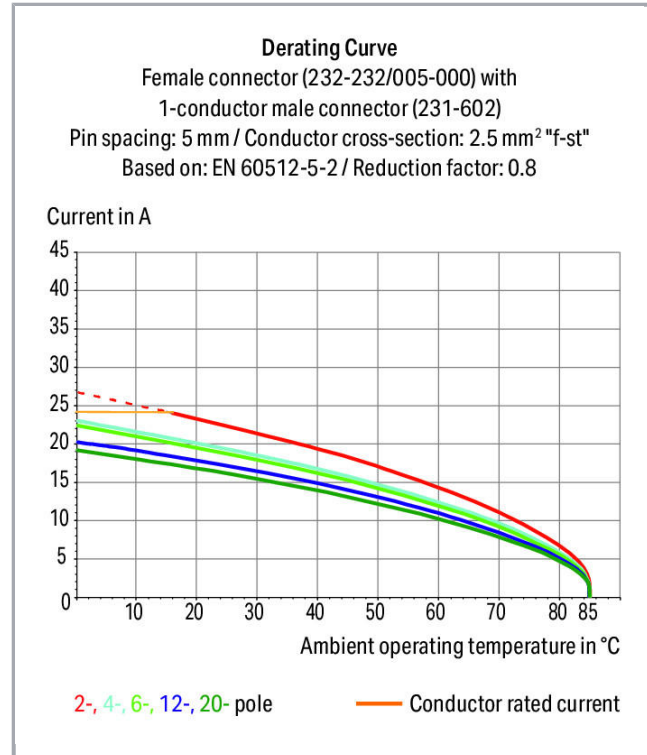

Fișă tehnică | Număr articol: 232-244/005-000/039-000

Female connector for rail-mount terminal blocks; 0.6 x 1 mm pins; angled;
Locking lever; Pin spacing 5 mm; 14-pole; gray

www.wago.com/232-244/005-000/039-000