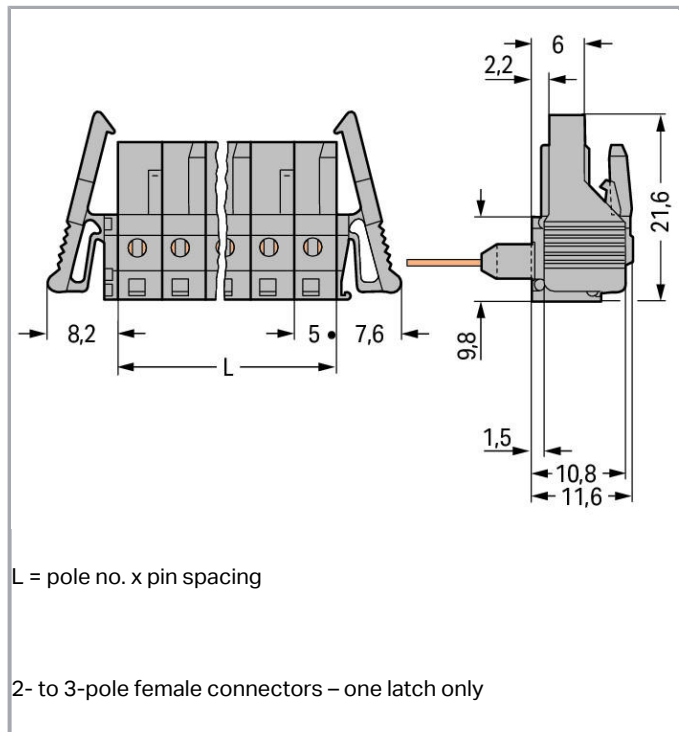

Fișă tehnică | Număr articol: 232-244/005-000/039-000

Female connector for rail-mount terminal blocks; 0.6 x 1 mm pins; angled;
Locking lever; Pin spacing 5 mm; 14-pole; gray

www.wago.com/232-244/005-000/039-000

Aveți întrebări despre produsele noastre?
Vă stăm la dispoziție pentru preluarea apelului la +40 (0) 31 421 85 68.

Descriere articol

- Pluggable connectors for rail-mount terminal blocks equipped with CAGE CLAMP® connection
- Female connectors with long contact pins connect to the termination ports of 280 Series Rail-Mount Terminal Blocks
- Female connectors are touch-proof when unmated, providing a pluggable, live output
- With coding fingers

Connection data

Pole No.	14
Total number of potentials	14
Number of connection types	1
Number of levels	1

Geometrical Data

Pin spacing	5 mm / 0.197 inch
Width	85.8 mm / 3.378 inch
Height	26.1 mm / 1.028 inch
Height from the surface	11.6 mm / 0.457 inch
Depth	11.6 mm / 0.457 inch