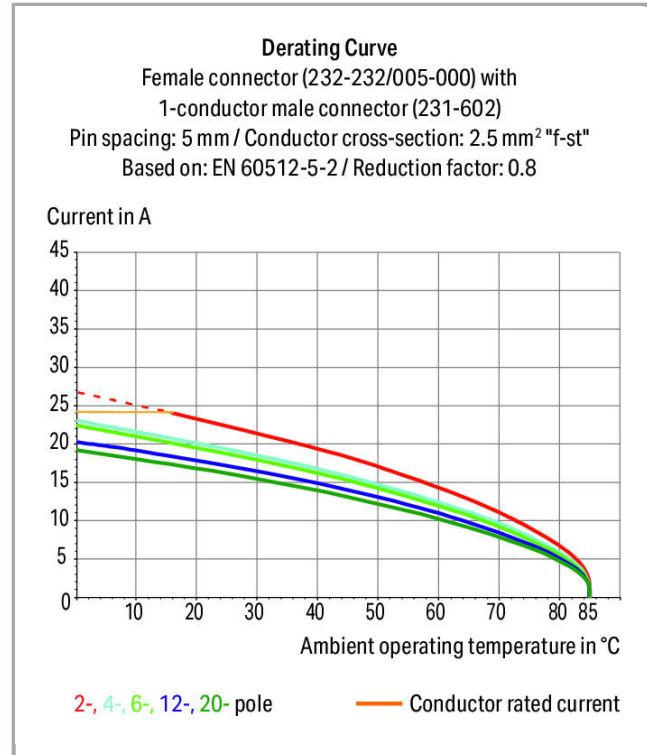

Supus modificărilor.

WAGO Kontakttechnik GmbH & Co. KG
/Representative Office Romania
Sos. Pipera-Tunari nr. 1/1
building 1, 2nd floor | 077190 Voluntari, Ilfov
Tel.: +40-(0)31 421 85 68 | Email: info-RO@wago.com

Aveți întrebări despre produsele noastre?

Vă stăm la dispoziție pentru preluarea apelului la +40 (0) 31 421 85 68.