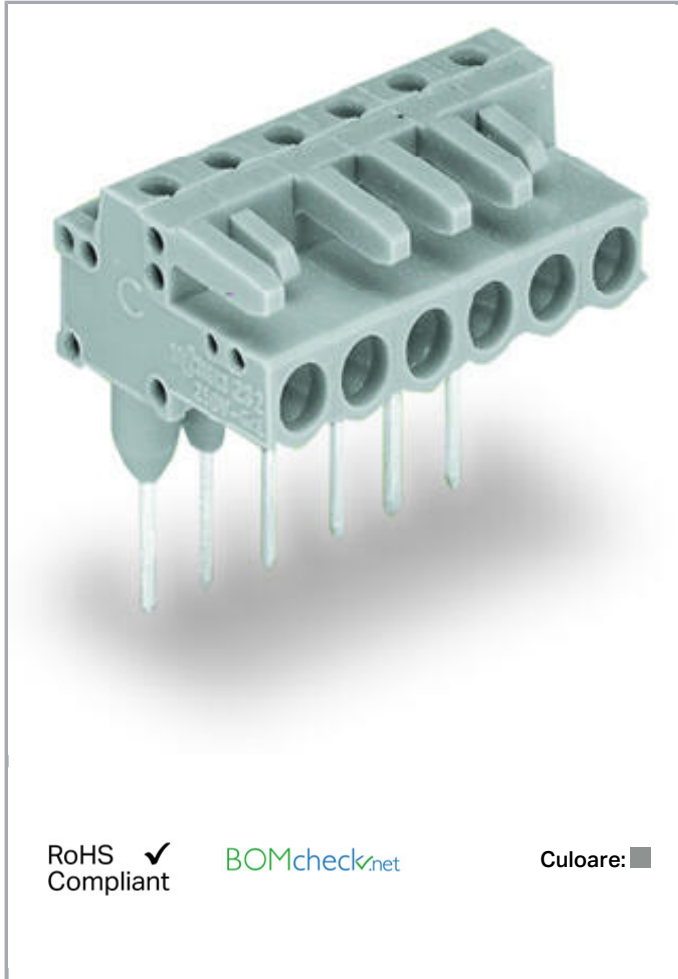

## Fișă tehnică | Număr articol: 232-244/005-000

Female connector for rail-mount terminal blocks; 0.6 x 1 mm pins; angled;

Pin spacing 5 mm; 14-pole; gray

[www.wago.com/232-244/005-000](http://www.wago.com/232-244/005-000)

## Descriere articol

- Pluggable connectors for rail-mount terminal blocks equipped with CAGE CLAMP® connection
- Female connectors with long contact pins connect to the termination ports of 280 Series Rail-Mount Terminal Blocks
- Female connectors are touch-proof when unmated, providing a pluggable, live output
- With coding fingers