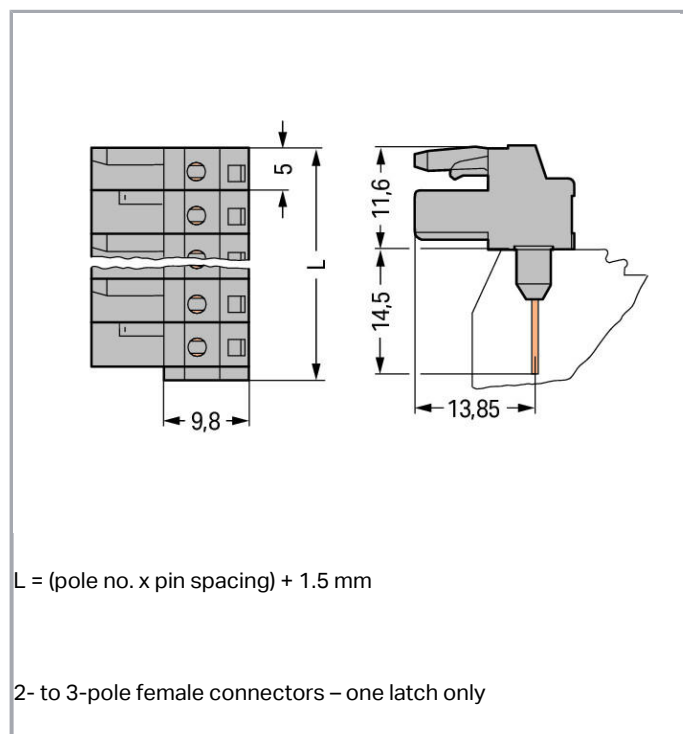

Descriere articol

- Pluggable connectors for rail-mount terminal blocks equipped with CAGE CLAMP® connection
- Female connectors with long contact pins connect to the termination ports of 280 Series Rail-Mount Terminal Blocks
- Female connectors are touch-proof when unmated, providing a pluggable, live output
- With coding fingers

Safety information 1:

The *MULTI CONNECTION SYSTEM (MCS)* is designed without breaking capacity for compliance with DIN EN 61984. When used as intended, MCS Connectors shall not be connected/disconnected when live or under load. The circuit design should ensure header pins, which can be touched, are not live when unmated.

Date

Electrical data

Ratings per IEC/EN 60664-1

Ratings per	IEC/EN 60664-1
Nominal voltage (III/3)	320 V
Rated surge voltage (III/3)	4 kV

Supus modificărilor.

WAGO Kontakttechnik GmbH & Co. KG
/Representative Office Romania
Sos. Pipera-Tunari nr. 1/1
building 1, 2nd floor | 077190 Voluntari, Ilfov
Tel.: +40-(0)31 421 85 68 | Email: info-RO@wago.com

Aveți întrebări despre produsele noastre?
Vă stăm la dispoziție pentru preluarea apelului la +40 (0) 31 421 85 68.