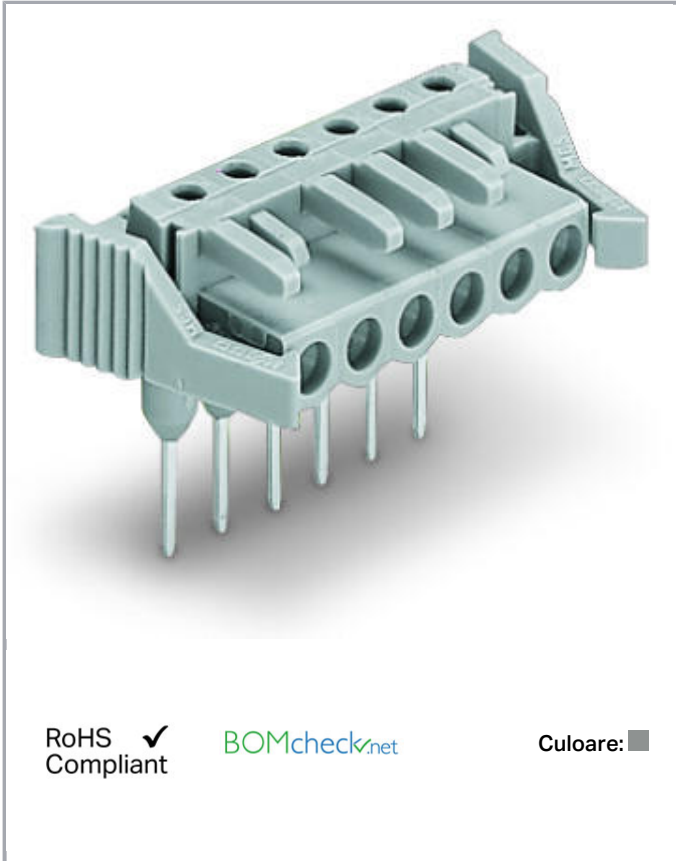

Fișă tehnică | Număr articol: 232-243/005-000/039-000

Female connector for rail-mount terminal blocks; 0.6 x 1 mm pins; angled;
Locking lever; Pin spacing 5 mm; 13-pole; gray

www.wago.com/232-243/005-000/039-000

Aveți întrebări despre produsele noastre?
Vă stăm la dispoziție pentru preluarea apelului la +40 (0) 31 421 85 68.

Descriere articol

- Pluggable connectors for rail-mount terminal blocks equipped with CAGE CLAMP® connection
- Female connectors with long contact pins connect to the termination ports of 280 Series Rail-Mount Terminal Blocks
- Female connectors are touch-proof when unmated, providing a pluggable, live output
- With coding fingers

Safety information 1:

The *MULTI CONNECTION SYSTEM (MCS)* is designed without breaking capacity for compliance with DIN EN 61984. When used as intended, MCS Connectors shall not be connected/disconnected when live or under load. The circuit design should ensure header pins, which can be touched, are not live when unmated.