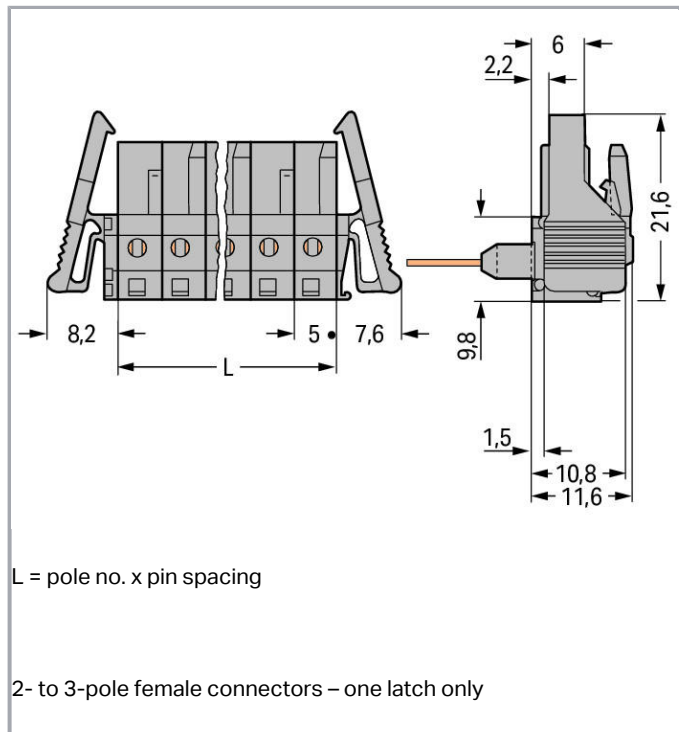

Fișă tehnică | Număr articol: 232-243/005-000/039-000

Female connector for rail-mount terminal blocks; 0.6 x 1 mm pins; angled;
Locking lever; Pin spacing 5 mm; 13-pole; gray

www.wago.com/232-243/005-000/039-000

Aveți întrebări despre produsele noastre?
Vă stăm la dispoziție pentru preluarea apelului la +40 (0) 31 421 85 68.

Descriere articol

- Pluggable connectors for rail-mount terminal blocks equipped with CAGE CLAMP® connection
- Female connectors with long contact pins connect to the termination ports of 280 Series Rail-Mount Terminal Blocks
- Female connectors are touch-proof when unmated, providing a pluggable, live output
- With coding fingers

Connection data

Pole No.	13
Total number of potentials	13
Number of connection types	1
Number of levels	1

Geometrical Data

Pin spacing	5 mm / 0.197 inch
Width	80.8 mm / 3.181 inch
Height	26.1 mm / 1.028 inch
Height from the surface	11.6 mm / 0.457 inch
Depth	11.6 mm / 0.457 inch