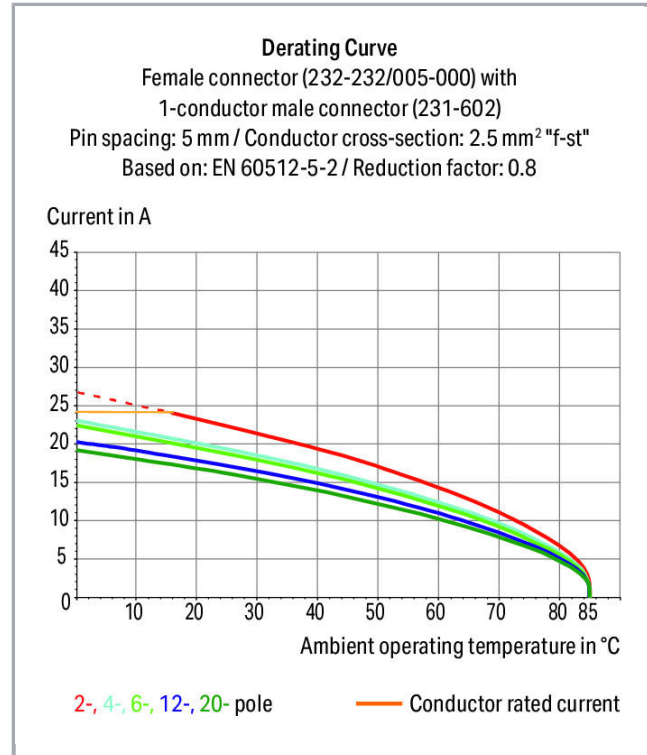

Fișă tehnică | Număr articol: 232-243/005-000/039-000

Female connector for rail-mount terminal blocks; 0.6 x 1 mm pins; angled;
Locking lever; Pin spacing 5 mm; 13-pole; gray

www.wago.com/232-243/005-000/039-000