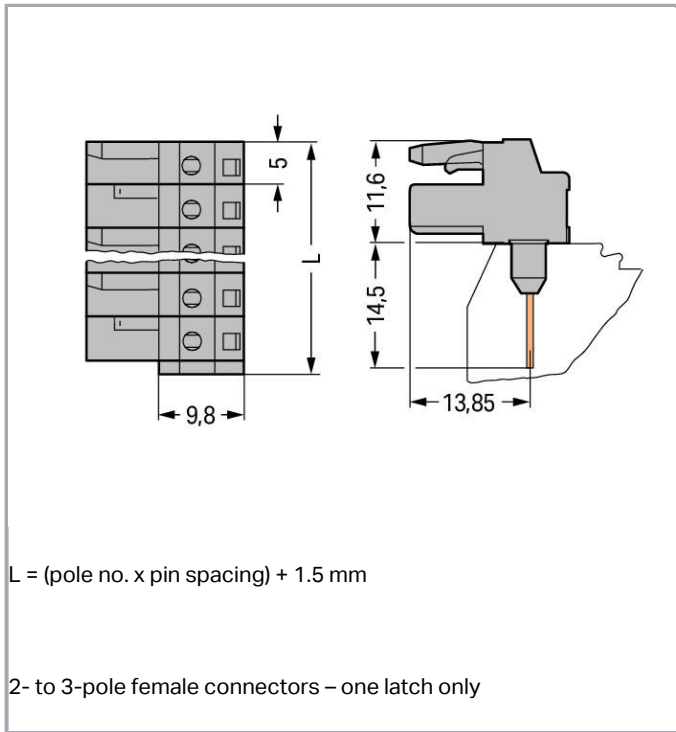

Fișă tehnică | Număr articol: 232-243/005-000

Female connector for rail-mount terminal blocks; 0.6 x 1 mm pins; angled;

Pin spacing 5 mm; 13-pole; gray

www.wago.com/232-243/005-000

Supus modificărilor.

WAGO Kontakttechnik GmbH & Co. KG
/Representative Office Romania
Sos. Pipera-Tunari nr. 1/1
building 1, 2nd floor | 077190 Voluntari, Ilfov
Tel.: +40-(0)31 421 85 68 | Email: info-RO@wago.com

Aveți întrebări despre produsele noastre?
Vă stăm la dispoziție pentru preluarea apelului la +40 (0) 31 421 85 68.

Descriere articol

- Pluggable connectors for rail-mount terminal blocks equipped with CAGE CLAMP® connection
- Female connectors with long contact pins connect to the termination ports of 280 Series Rail-Mount Terminal Blocks
- Female connectors are touch-proof when unmated, providing a pluggable, live output
- With coding fingers

Connection data

Pole No.	13
Total number of potentials	13
Number of connection types	1
Number of levels	1

Geometrical Data

Pin spacing	5 mm / 0.197 inch
Width	66.5 mm / 2.618 inch
Height	26.1 mm / 1.028 inch
Height from the surface	11.6 mm / 0.457 inch
Depth	18.25 mm / 0.719 inch