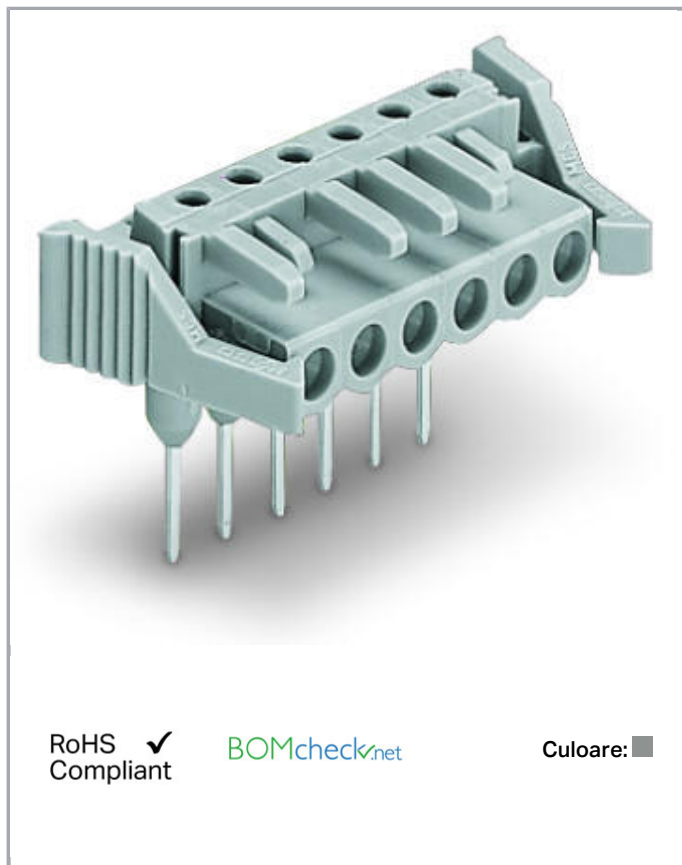

Fișă tehnică | Număr articol: 232-241/005-000/039-000

Female connector for rail-mount terminal blocks; 0.6 x 1 mm pins; angled;
Locking lever; Pin spacing 5 mm; 11-pole; gray

www.wago.com/232-241/005-000/039-000

Aveți întrebări despre produsele noastre?
Vă stăm la dispoziție pentru preluarea apelului la +40 (0) 31 421 85 68.

Descriere articol

- Pluggable connectors for rail-mount terminal blocks equipped with CAGE CLAMP® connection
- Female connectors with long contact pins connect to the termination ports of 280 Series Rail-Mount Terminal Blocks
- Female connectors are touch-proof when unmated, providing a pluggable, live output
- With coding fingers

Safety information 1:

The *MULTI CONNECTION SYSTEM (MCS)* is designed without breaking capacity for compliance with DIN EN 61984. When used as intended, MCS Connectors shall not be connected/disconnected when live or under load. The circuit design should ensure header pins, which can be touched, are not live when unmated.