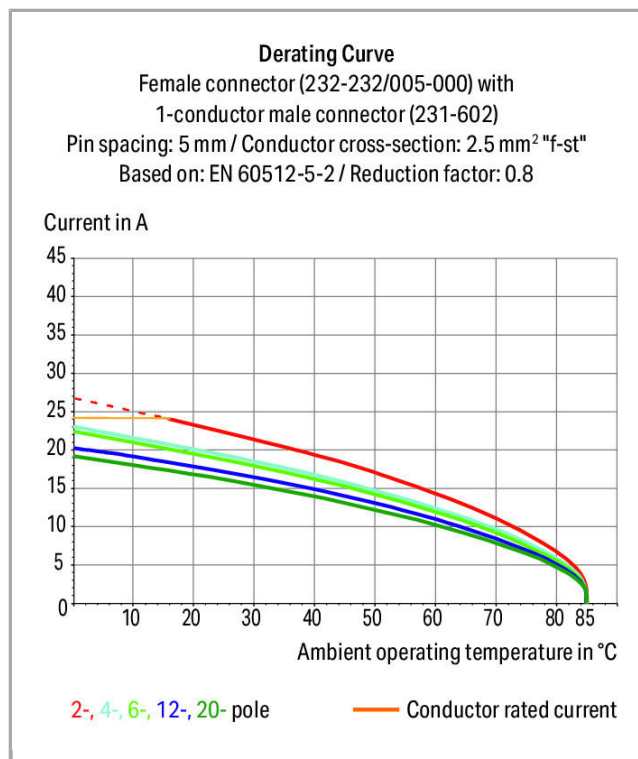

Fișă tehnică | Număr articol: 232-241/005-000/039-000

Female connector for rail-mount terminal blocks; 0.6 x 1 mm pins; angled;
Locking lever; Pin spacing 5 mm; 11-pole; gray

www.wago.com/232-241/005-000/039-000