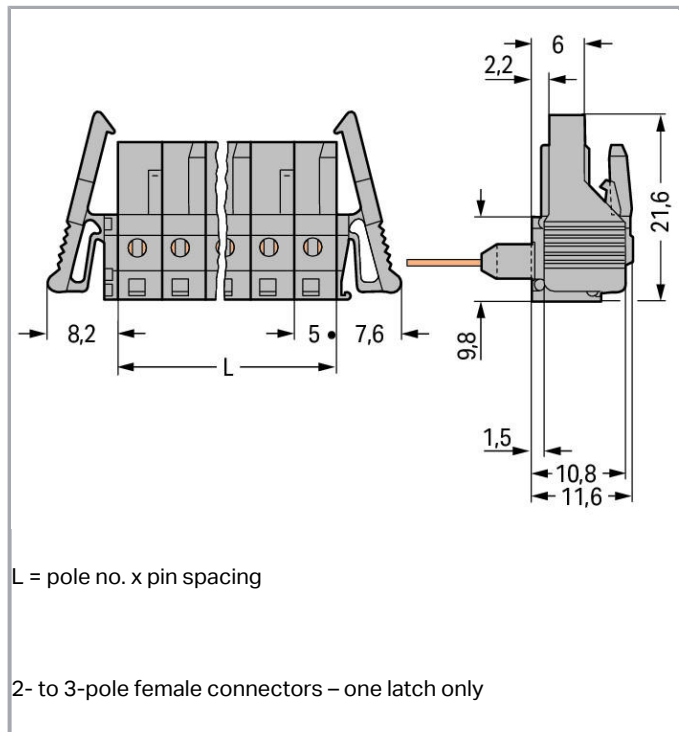

Fișă tehnică | Număr articol: 232-241/005-000/039-000

Female connector for rail-mount terminal blocks; 0.6 x 1 mm pins; angled;
Locking lever; Pin spacing 5 mm; 11-pole; gray

www.wago.com/232-241/005-000/039-000

Aveți întrebări despre produsele noastre?
Vă stăm la dispoziție pentru preluarea apelului la +40 (0) 31 421 85 68.

Descriere articol

- Pluggable connectors for rail-mount terminal blocks equipped with CAGE CLAMP® connection
- Female connectors with long contact pins connect to the termination ports of 280 Series Rail-Mount Terminal Blocks
- Female connectors are touch-proof when unmated, providing a pluggable, live output
- With coding fingers

Connection data

Pole No.	11
Total number of potentials	11
Number of connection types	1
Number of levels	1

Geometrical Data

Pin spacing	5 mm / 0.197 inch
Width	70.8 mm / 2.787 inch
Height	26.1 mm / 1.028 inch
Height from the surface	11.6 mm / 0.457 inch
Depth	11.6 mm / 0.457 inch