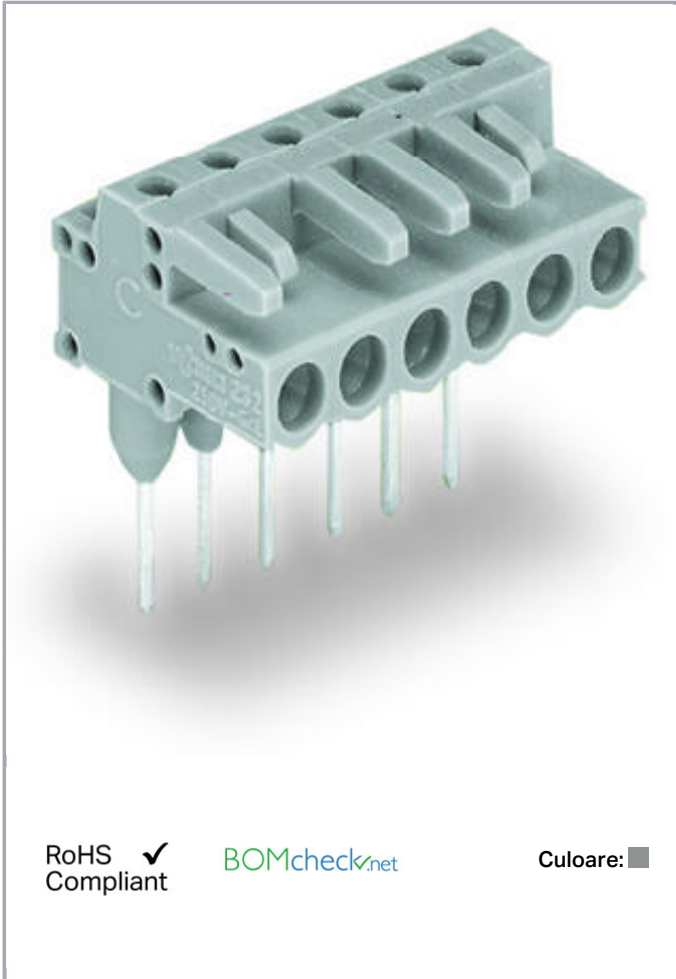

## Fișă tehnică | Număr articol: 232-241/005-000

Female connector for rail-mount terminal blocks; 0.6 x 1 mm pins; angled;

Pin spacing 5 mm; 11-pole; gray

[www.wago.com/232-241/005-000](http://www.wago.com/232-241/005-000)

## Descriere articol

- Pluggable connectors for rail-mount terminal blocks equipped with CAGE CLAMP® connection
- Female connectors with long contact pins connect to the termination ports of 280 Series Rail-Mount Terminal Blocks
- Female connectors are touch-proof when unmated, providing a pluggable, live output
- With coding fingers