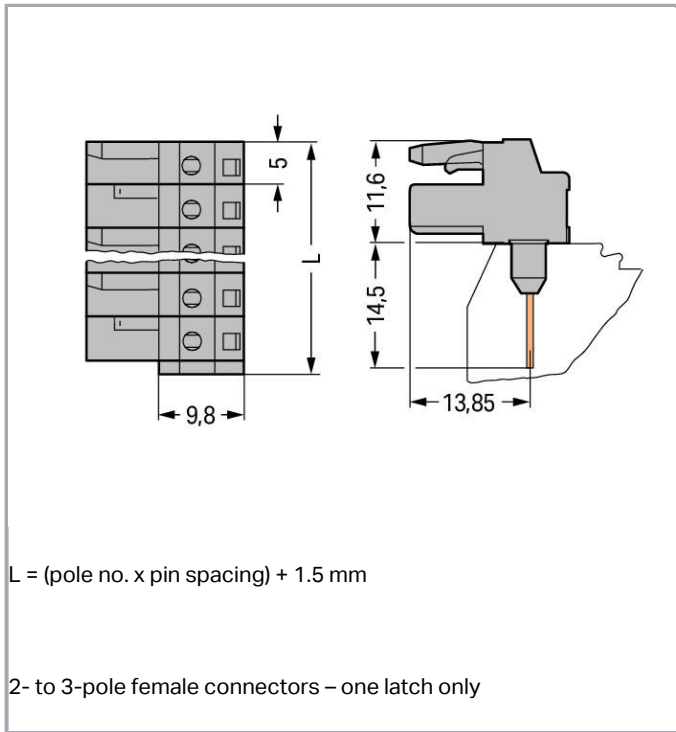

Descriere articol

- Pluggable connectors for rail-mount terminal blocks equipped with CAGE CLAMP® connection
- Female connectors with long contact pins connect to the termination ports of 280 Series Rail-Mount Terminal Blocks
- Female connectors are touch-proof when unmated, providing a pluggable, live output
- With coding fingers

Safety information 1:

The *MULTI CONNECTION SYSTEM (MCS)* is designed without breaking capacity for compliance with DIN EN 61984. When used as intended, MCS Connectors shall not be connected/disconnected when live or under load. The circuit design should ensure header pins, which can be touched, are not live when unmated.

Date

Electrical data

Ratings per IEC/EN 60664-1

Ratings per	IEC/EN 60664-1
Nominal voltage (III/3)	320 V
Rated surge voltage (III/3)	4 kV

Supus modificărilor.

WAGO Kontakttechnik GmbH & Co. KG
/Representative Office Romania
Sos. Pipera-Tunari nr. 1/1
building 1, 2nd floor | 077190 Voluntari, Ilfov
Tel.: +40-(0)31 421 85 68 | Email: info-RO@wago.com

Aveți întrebări despre produsele noastre?
Vă stăm la dispoziție pentru preluarea apelului la +40 (0) 31 421 85 68.