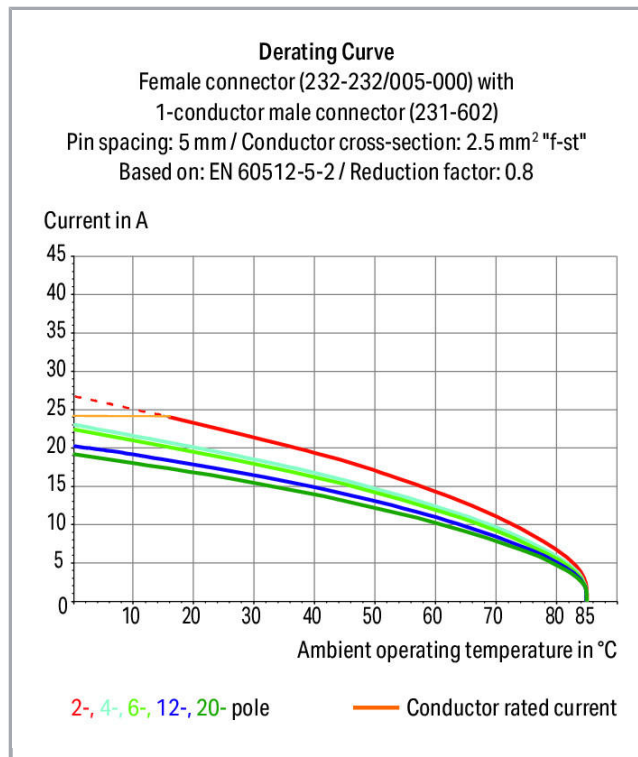

Fișă tehnică | Număr articol: 232-149/005-000/039-000

Female connector for rail-mount terminal blocks; 0.6 x 1 mm pins; straight;
Locking lever; Pin spacing 5 mm; 19-pole; gray

www.wago.com/232-149/005-000/039-000