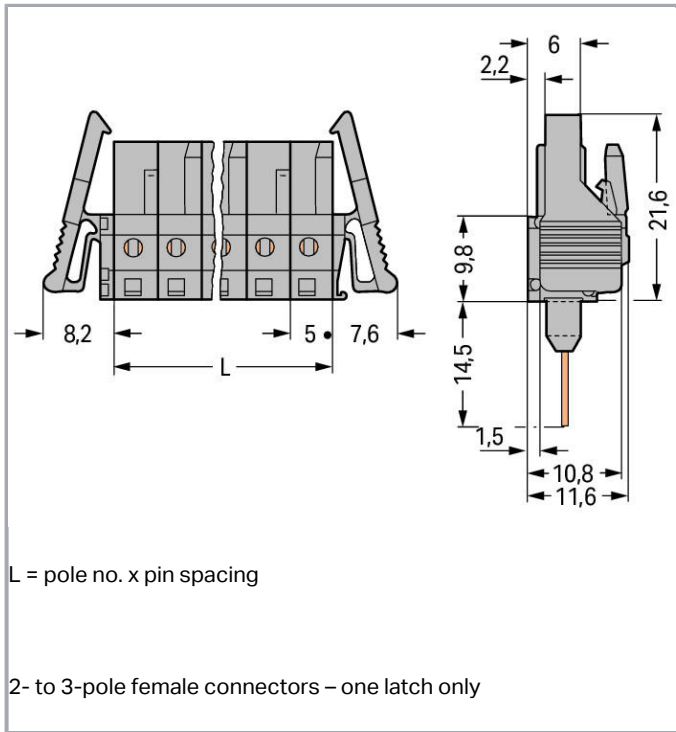

Fișă tehnică | Număr articol: 232-149/005-000/039-000

Female connector for rail-mount terminal blocks; 0.6 x 1 mm pins; straight;
Locking lever; Pin spacing 5 mm; 19-pole; gray

www.wago.com/232-149/005-000/039-000

Aveți întrebări despre produsele noastre?
Vă stăm la dispoziție pentru preluarea apelului la +40 (0) 31 421 85 68.

Descriere articol

- Pluggable connectors for rail-mount terminal blocks equipped with CAGE CLAMP® connection
- Female connectors with long contact pins connect to the termination ports of 280 Series Rail-Mount Terminal Blocks
- Female connectors are touch-proof when unmated, providing a pluggable, live output
- With coding fingers

Connection data

Pole No.	19
Total number of potentials	19
Number of connection types	1
Number of levels	1

Geometrical Data

Pin spacing	5 mm / 0.197 inch
Width	110,8 mm / 4.362 inch
Height	36,1 mm / 1.421 inch
Height from the surface	21,6 mm / 0.85 inch
Depth	11,6 mm / 0.457 inch