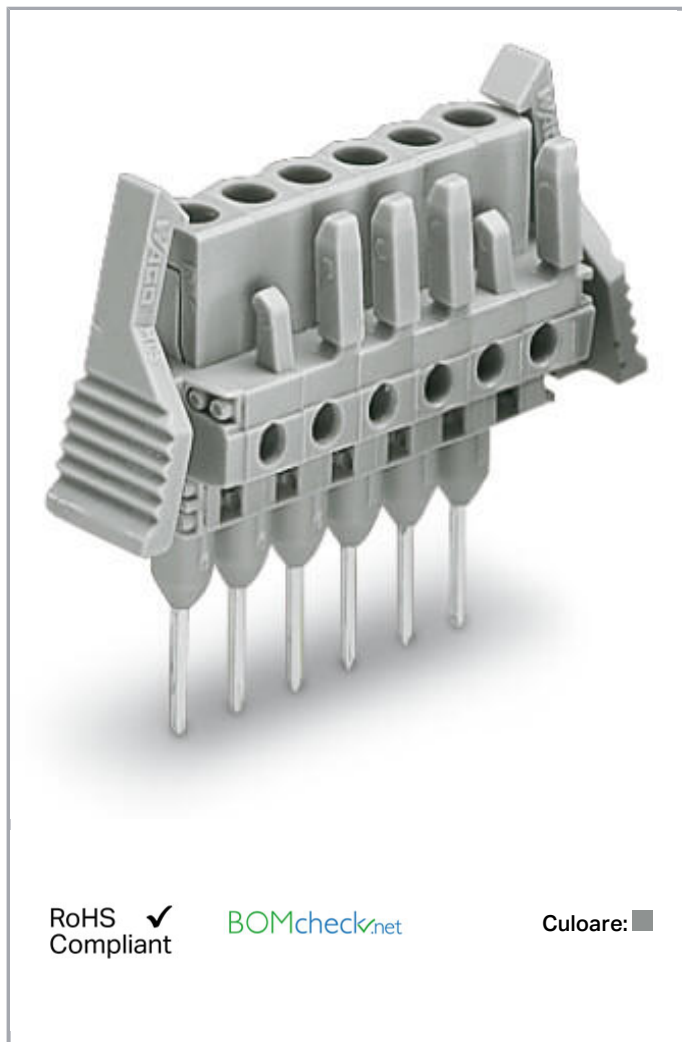

Fișă tehnică | Număr articol: 232-149/005-000/039-000

Female connector for rail-mount terminal blocks; 0.6 x 1 mm pins; straight;
Locking lever; Pin spacing 5 mm; 19-pole; gray

www.wago.com/232-149/005-000/039-000

Aveți întrebări despre produsele noastre?
Vă stăm la dispoziție pentru preluarea apelului la +40 (0) 31 421 85 68.

Descriere articol

- Pluggable connectors for rail-mount terminal blocks equipped with CAGE CLAMP® connection
- Female connectors with long contact pins connect to the termination ports of 280 Series Rail-Mount Terminal Blocks
- Female connectors are touch-proof when unmated, providing a pluggable, live output
- With coding fingers

Safety information 1:

The *MCS – MULTI CONNECTION SYSTEM* includes connectors without breaking capacity in accordance with DIN EN 61984. When used as intended, these connectors must not be connected/disconnected when live or under load. The circuit design should ensure header pins, which can be touched, are not live when unmated.