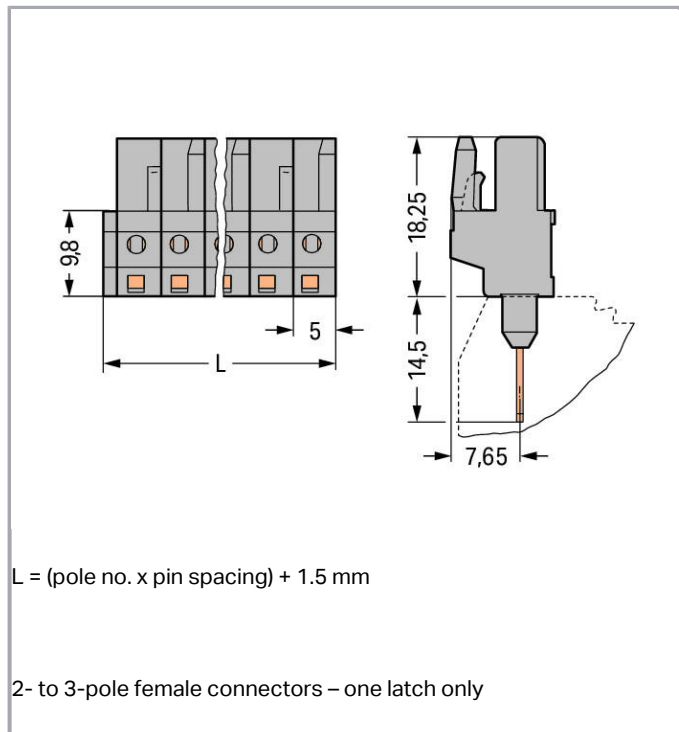

Fișă tehnică | Număr articol: 232-149/005-000

Female connector for rail-mount terminal blocks; 0.6 x 1 mm pins; straight;
Pin spacing 5 mm; 19-pole; gray

www.wago.com/232-149/005-000

Supus modificărilor.

Descriere articol

- Pluggable connectors for rail-mount terminal blocks equipped with CAGE CLAMP® connection
- Female connectors with long contact pins connect to the termination ports of 280 Series Rail-Mount Terminal Blocks
- Female connectors are touch-proof when unmated, providing a pluggable, live output
- With coding fingers

Connection data

Pole No.	19
Total number of potentials	19
Number of connection types	1
Number of levels	1

Geometrical Data

Pin spacing	5 mm / 0.197 inch
Width	96.5 mm / 3.799 inch
Height	32.75 mm / 1.289 inch
Height from the surface	18.25 mm / 0.719 inch
Depth	11.6 mm / 0.457 inch