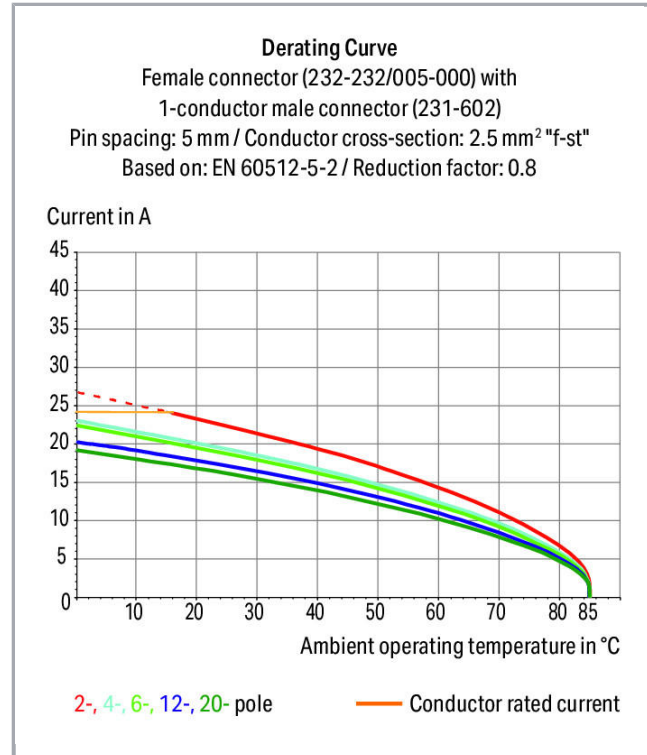

Fișă tehnică | Număr articol: 232-149/005-000

Female connector for rail-mount terminal blocks; 0.6 x 1 mm pins; straight;
Pin spacing 5 mm; 19-pole; gray

www.wago.com/232-149/005-000

Supus modificărilor.