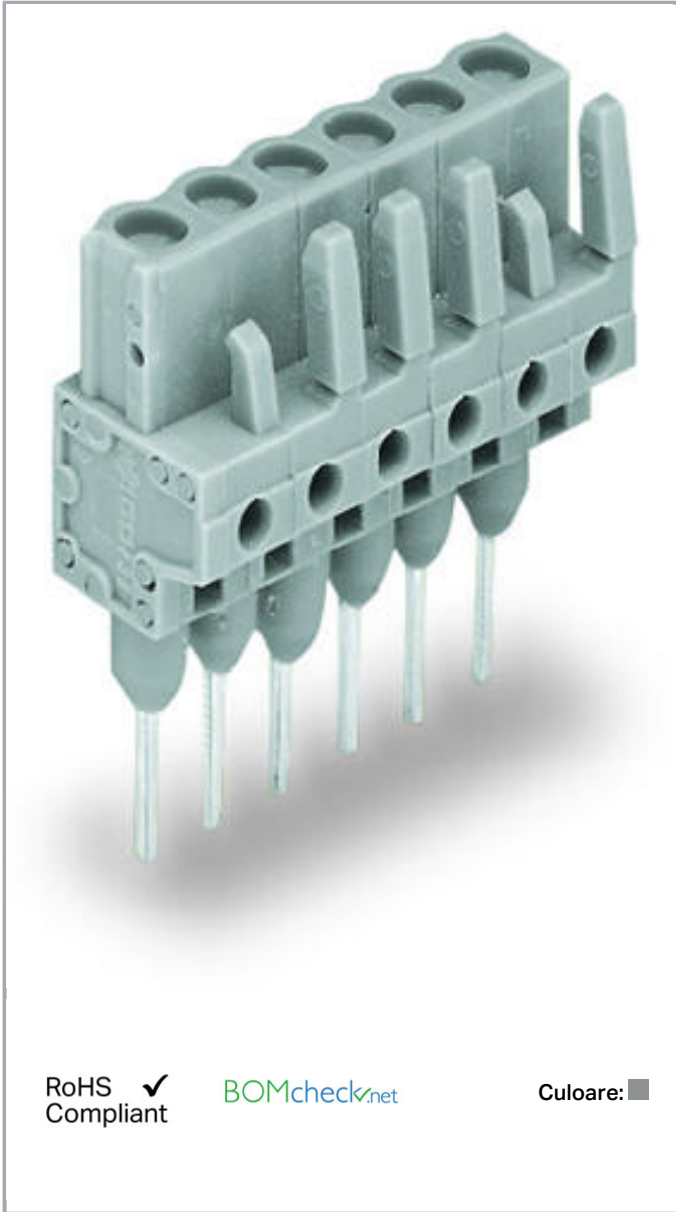

Fișă tehnică | Număr articol: 232-149/005-000

Female connector for rail-mount terminal blocks; 0.6 x 1 mm pins; straight;
Pin spacing 5 mm; 19-pole; gray

www.wago.com/232-149/005-000

Supus modificărilor.

Descriere articol

- Pluggable connectors for rail-mount terminal blocks equipped with CAGE CLAMP® connection
- Female connectors with long contact pins connect to the termination ports of 280 Series Rail-Mount Terminal Blocks
- Female connectors are touch-proof when unmated, providing a pluggable, live output
- With coding fingers

Safety information 1:

The *MULTI CONNECTION SYSTEM (MCS)* is designed without breaking capacity for compliance with DIN EN 61984. When used as intended, MCS Connectors shall not be connected/disconnected when live or under load. The circuit design should ensure header pins, which can be touched, are not live when unmated.