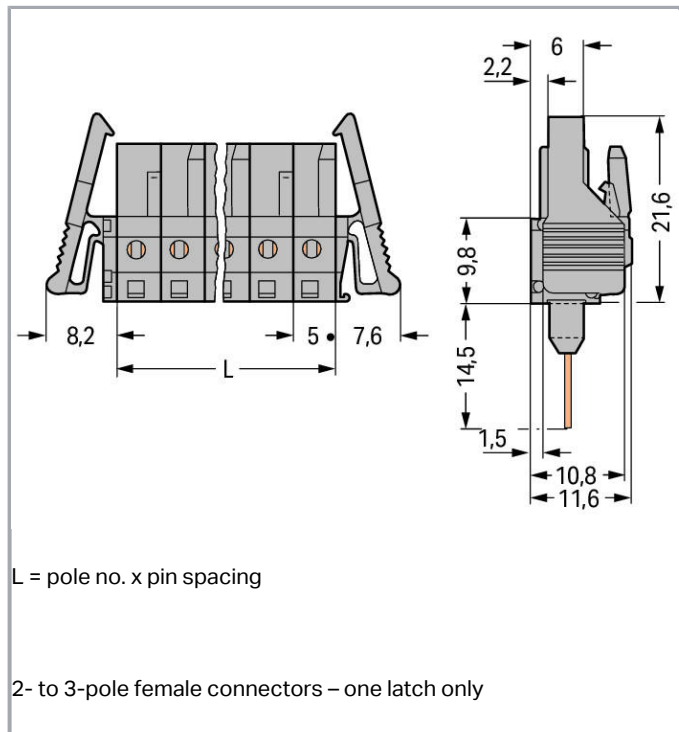

Fișă tehnică | Număr articol: 232-148/005-000/039-000

Female connector for rail-mount terminal blocks; 0.6 x 1 mm pins; straight;
Locking lever; Pin spacing 5 mm; 18-pole; gray

www.wago.com/232-148/005-000/039-000

Aveți întrebări despre produsele noastre?
Vă stăm la dispoziție pentru preluarea apelului la +40 (0) 31 421 85 68.

Descriere articol

- Pluggable connectors for rail-mount terminal blocks equipped with CAGE CLAMP® connection
- Female connectors with long contact pins connect to the termination ports of 280 Series Rail-Mount Terminal Blocks
- Female connectors are touch-proof when unmated, providing a pluggable, live output
- With coding fingers

Connection data

Pole No.	18
Total number of potentials	18
Number of connection types	1
Number of levels	1

Geometrical Data

Pin spacing	5 mm / 0.197 inch
Width	105.8 mm / 4.165 inch
Height	36.1 mm / 1.421 inch
Height from the surface	21.6 mm / 0.85 inch
Depth	11.6 mm / 0.457 inch