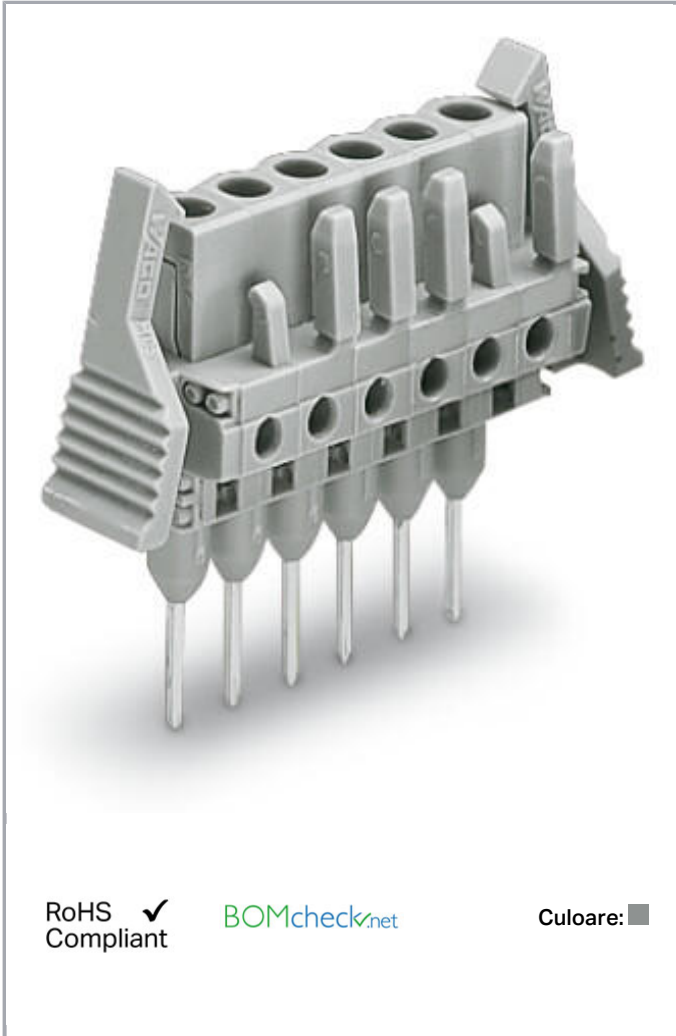

Fișă tehnică | Număr articol: 232-148/005-000/039-000

Female connector for rail-mount terminal blocks; 0.6 x 1 mm pins; straight;
Locking lever; Pin spacing 5 mm; 18-pole; gray

www.wago.com/232-148/005-000/039-000

Aveți întrebări despre produsele noastre?
Vă stăm la dispoziție pentru preluarea apelului la +40 (0) 31 421 85 68.

Descriere articol

- Pluggable connectors for rail-mount terminal blocks equipped with CAGE CLAMP® connection
- Female connectors with long contact pins connect to the termination ports of 280 Series Rail-Mount Terminal Blocks
- Female connectors are touch-proof when unmated, providing a pluggable, live output
- With coding fingers

Safety information 1:

The *MULTI CONNECTION SYSTEM (MCS)* is designed without breaking capacity for compliance with DIN EN 61984. When used as intended, MCS Connectors shall not be connected/disconnected when live or under load. The circuit design should ensure header pins, which can be touched, are not live when unmated.