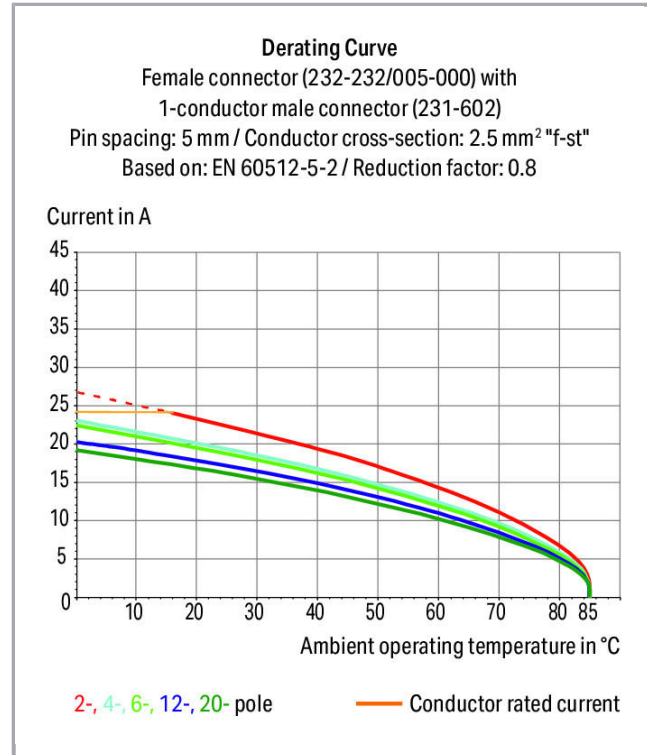

Fișă tehnică | Număr articol: 232-148/005-000/039-000

Female connector for rail-mount terminal blocks; 0.6 x 1 mm pins; straight;
Locking lever; Pin spacing 5 mm; 18-pole; gray

www.wago.com/232-148/005-000/039-000