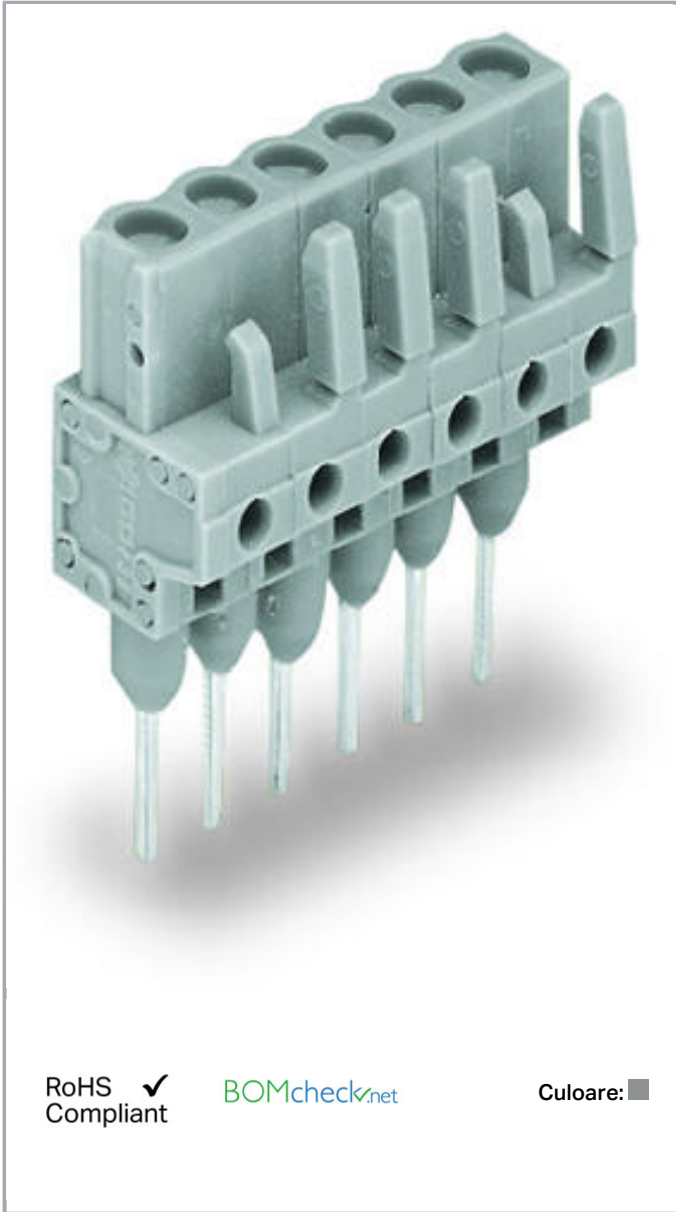

Fișă tehnică | Număr articol: 232-147/005-000

Female connector for rail-mount terminal blocks; 0.6 x 1 mm pins; straight;
Pin spacing 5 mm; 17-pole; gray

www.wago.com/232-147/005-000

RoHS Compliant

[BOMcheck.net](https://www.bomcheck.net)

Aveți întrebări despre produsele noastre?
Vă stăm la dispoziție pentru preluarea apelului la +40 (0) 31 421 85 68.

Descriere articol

- Pluggable connectors for rail-mount terminal blocks equipped with CAGE CLAMP® connection
- Female connectors with long contact pins connect to the termination ports of 280 Series Rail-Mount Terminal Blocks
- Female connectors are touch-proof when unmated, providing a pluggable, live output
- With coding fingers

Safety information 1:

The *MULTI CONNECTION SYSTEM (MCS)* is designed without breaking capacity for compliance with DIN EN 61984. When used as intended, MCS Connectors shall not be connected/disconnected when live or under load. The circuit design should ensure header pins, which can be touched, are not live when unmated.