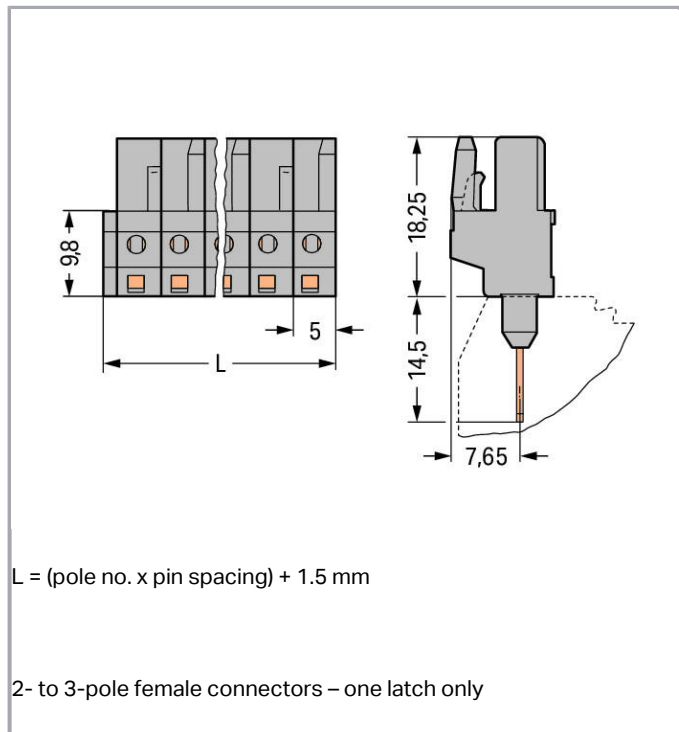

Fișă tehnică | Număr articol: 232-147/005-000

Female connector for rail-mount terminal blocks; 0.6 x 1 mm pins; straight;
Pin spacing 5 mm; 17-pole; gray

www.wago.com/232-147/005-000

RoHS Compliant

[BOMcheck.net](https://www.bomcheck.net)

Aveți întrebări despre produsele noastre?
Vă stăm la dispoziție pentru preluarea apelului la +40 (0) 31 421 85 68.

Descriere articol

- Pluggable connectors for rail-mount terminal blocks equipped with CAGE CLAMP® connection
- Female connectors with long contact pins connect to the termination ports of 280 Series Rail-Mount Terminal Blocks
- Female connectors are touch-proof when unmated, providing a pluggable, live output
- With coding fingers

Connection data

Pole No.	17
Total number of potentials	17
Number of connection types	1
Number of levels	1

Geometrical Data

Pin spacing	5 mm / 0.197 inch
Width	86.5 mm / 3.406 inch
Height	32.75 mm / 1.289 inch
Height from the surface	18.25 mm / 0.719 inch
Depth	11.6 mm / 0.457 inch