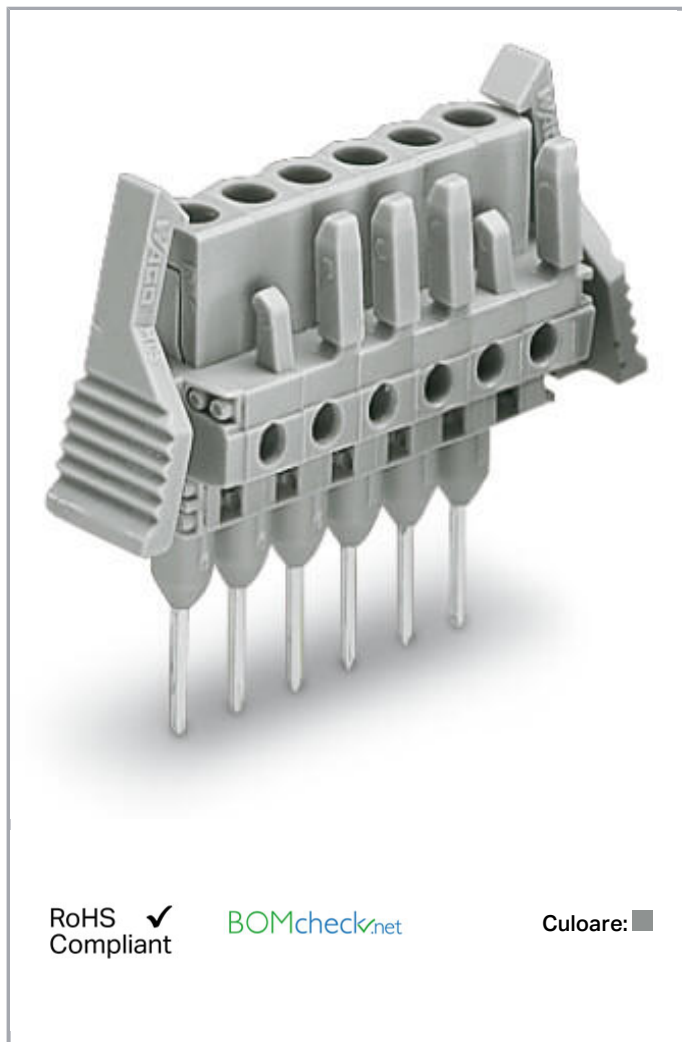

Fișă tehnică | Număr articol: 232-145/005-000/039-000

Female connector for rail-mount terminal blocks; 0.6 x 1 mm pins; straight;
Locking lever; Pin spacing 5 mm; 15-pole; gray

www.wago.com/232-145/005-000/039-000

Aveți întrebări despre produsele noastre?
Vă stăm la dispoziție pentru preluarea apelului la +40 (0) 31 421 85 68.

Descriere articol

- Pluggable connectors for rail-mount terminal blocks equipped with CAGE CLAMP® connection
- Female connectors with long contact pins connect to the termination ports of 280 Series Rail-Mount Terminal Blocks
- Female connectors are touch-proof when unmated, providing a pluggable, live output
- With coding fingers

Safety information 1:

The *MCS – MULTI CONNECTION SYSTEM* includes connectors without breaking capacity in accordance with DIN EN 61984. When used as intended, these connectors must not be connected/disconnected when live or under load. The circuit design should ensure header pins, which can be touched, are not live when unmated.