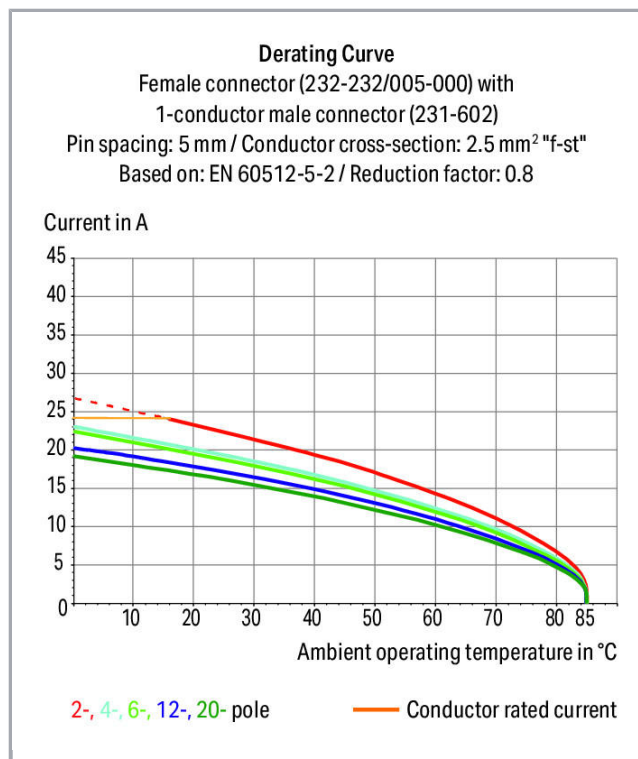

Fișă tehnică | Număr articol: 232-145/005-000/039-000

Female connector for rail-mount terminal blocks; 0.6 x 1 mm pins; straight;
Locking lever; Pin spacing 5 mm; 15-pole; gray

www.wago.com/232-145/005-000/039-000