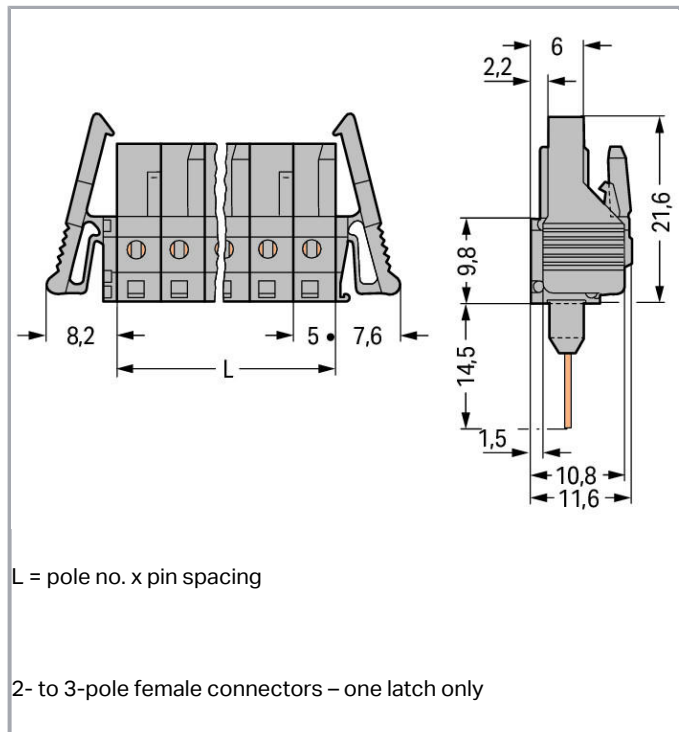

Fișă tehnică | Număr articol: 232-145/005-000/039-000

Female connector for rail-mount terminal blocks; 0.6 x 1 mm pins; straight;
Locking lever; Pin spacing 5 mm; 15-pole; gray

www.wago.com/232-145/005-000/039-000

Aveți întrebări despre produsele noastre?
Vă stăm la dispoziție pentru preluarea apelului la +40 (0) 31 421 85 68.

Descriere articol

- Pluggable connectors for rail-mount terminal blocks equipped with CAGE CLAMP® connection
- Female connectors with long contact pins connect to the termination ports of 280 Series Rail-Mount Terminal Blocks
- Female connectors are touch-proof when unmated, providing a pluggable, live output
- With coding fingers

Connection data

Pole No.	15
Total number of potentials	15
Number of connection types	1
Number of levels	1

Geometrical Data

Pin spacing	5 mm / 0.197 inch
Width	90,8 mm / 3.575 inch
Height	36,1 mm / 1.421 inch
Height from the surface	21,6 mm / 0.85 inch
Depth	11,6 mm / 0.457 inch