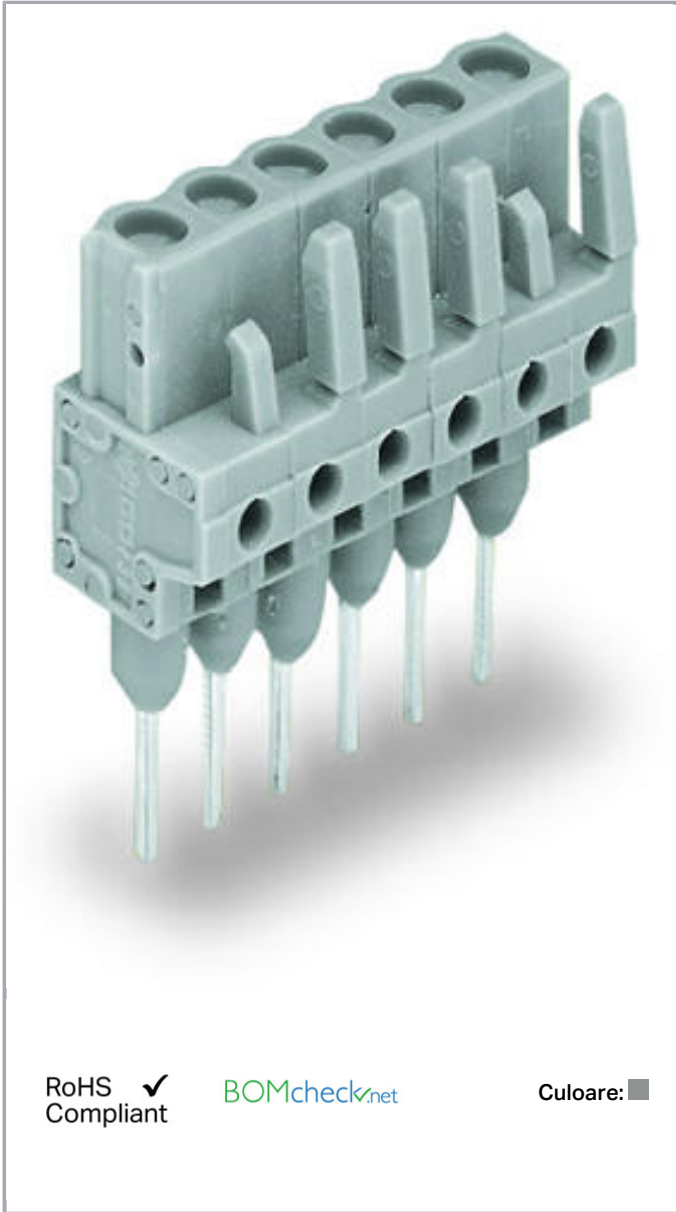

Fișă tehnică | Număr articol: 232-145/005-000

Female connector for rail-mount terminal blocks; 0.6 x 1 mm pins; straight;
Pin spacing 5 mm; 15-pole; gray

www.wago.com/232-145/005-000

RoHS Compliant

BOMcheck.net

Aveți întrebări despre produsele noastre?
Vă stăm la dispoziție pentru preluarea apelului la +40 (0) 31 421 85 68.

Descriere articol

- Pluggable connectors for rail-mount terminal blocks equipped with CAGE CLAMP® connection
- Female connectors with long contact pins connect to the termination ports of 280 Series Rail-Mount Terminal Blocks
- Female connectors are touch-proof when unmated, providing a pluggable, live output
- With coding fingers

Safety information 1:

The *MULTI CONNECTION SYSTEM (MCS)* is designed without breaking capacity for compliance with DIN EN 61984. When used as intended, MCS Connectors shall not be connected/disconnected when live or under load. The circuit design should ensure header pins, which can be touched, are not live when unmated.