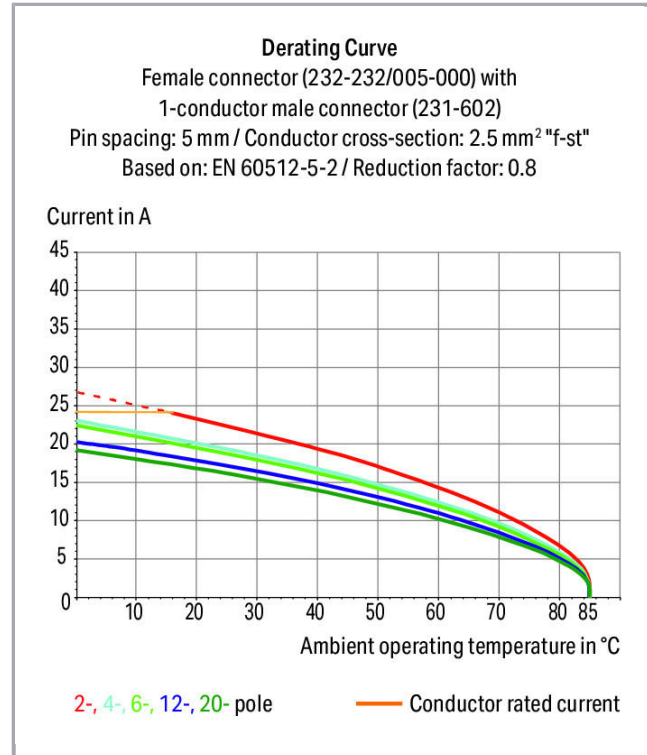

Supus modificărilor.

WAGO Kontakttechnik GmbH & Co. KG
/Representative Office Romania
Sos. Pipera-Tunari nr. 1/1
building 1, 2nd floor | 077190 Voluntari, Ilfov
Tel.: +40-(0)31 421 85 68 | Email: info-RO@wago.com

Aveți întrebări despre produsele noastre?
Vă stăm la dispoziție pentru preluarea apelului la +40 (0) 31 421 85 68.