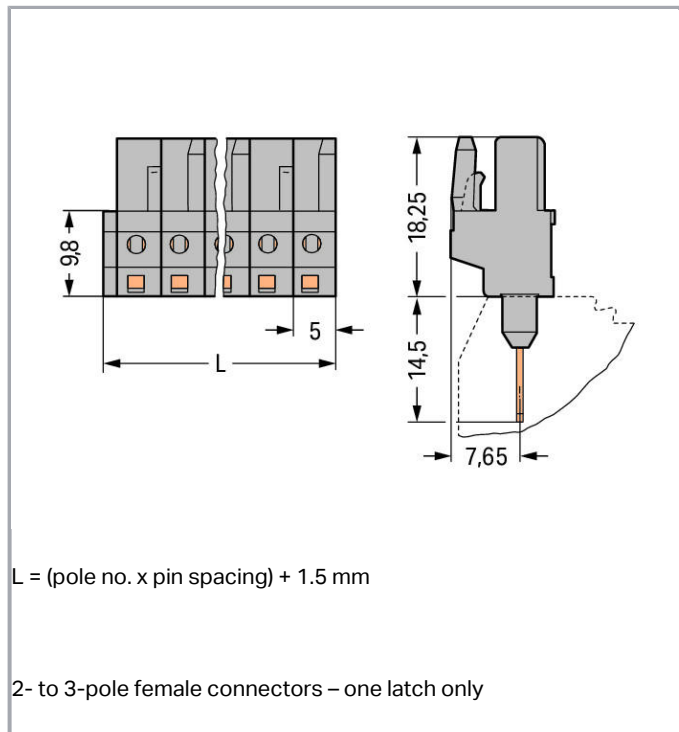

Fișă tehnică | Număr articol: 232-145/005-000

Female connector for rail-mount terminal blocks; 0.6 x 1 mm pins; straight;
Pin spacing 5 mm; 15-pole; gray

www.wago.com/232-145/005-000

RoHS Compliant

BOMcheck.net

Aveți întrebări despre produsele noastre?
Vă stăm la dispoziție pentru preluarea apelului la +40 (0) 31 421 85 68.

Descriere articol

- Pluggable connectors for rail-mount terminal blocks equipped with CAGE CLAMP® connection
- Female connectors with long contact pins connect to the termination ports of 280 Series Rail-Mount Terminal Blocks
- Female connectors are touch-proof when unmated, providing a pluggable, live output
- With coding fingers

Connection data

Pole No.	15
Total number of potentials	15
Number of connection types	1
Number of levels	1

Geometrical Data

Pin spacing	5 mm / 0.197 inch
Width	76.5 mm / 3.012 inch
Height	32.75 mm / 1.289 inch
Height from the surface	18.25 mm / 0.719 inch
Depth	11.6 mm / 0.457 inch