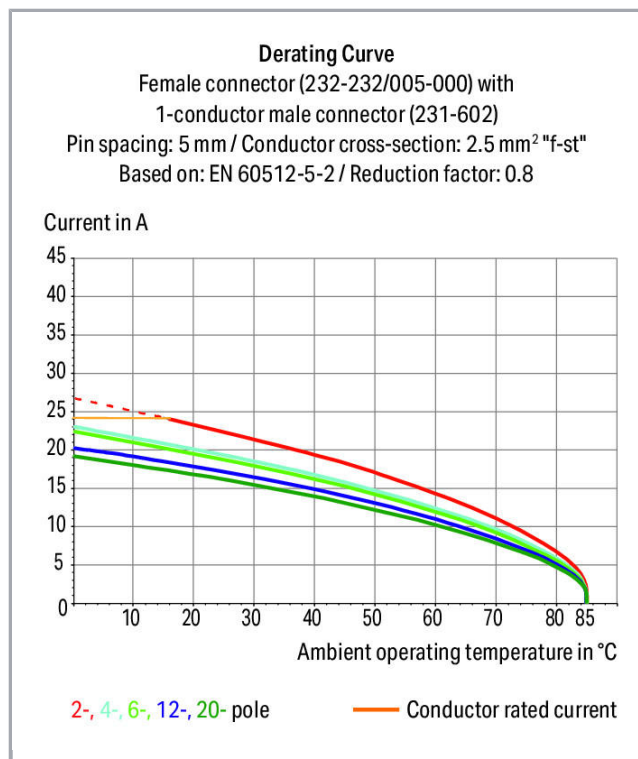

Fișă tehnică | Număr articol: 232-144/005-000/039-000

Female connector for rail-mount terminal blocks; 0.6 x 1 mm pins; straight;
Locking lever; Pin spacing 5 mm; 14-pole; gray

www.wago.com/232-144/005-000/039-000