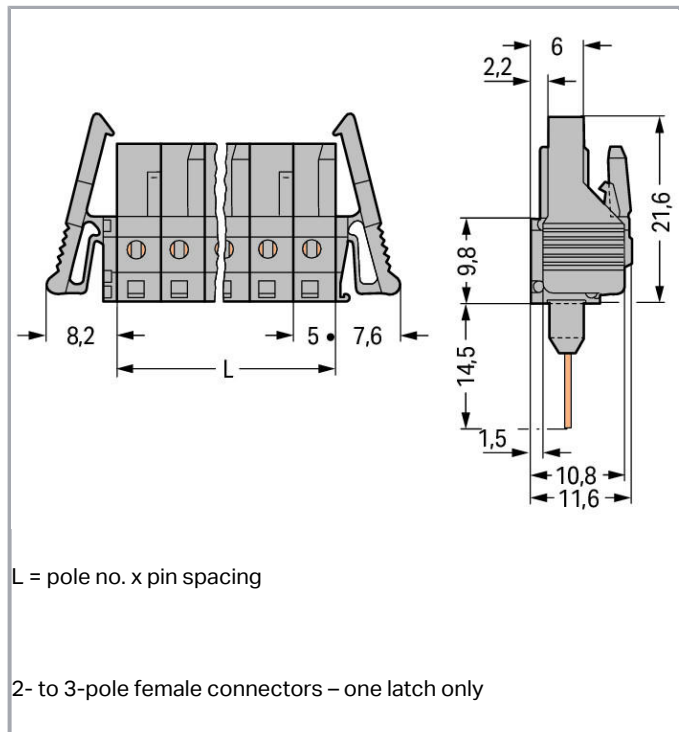

Fișă tehnică | Număr articol: 232-144/005-000/039-000

Female connector for rail-mount terminal blocks; 0.6 x 1 mm pins; straight;
Locking lever; Pin spacing 5 mm; 14-pole; gray

www.wago.com/232-144/005-000/039-000

Aveți întrebări despre produsele noastre?
Vă stăm la dispoziție pentru preluarea apelului la +40 (0) 31 421 85 68.

Descriere articol

- Pluggable connectors for rail-mount terminal blocks equipped with CAGE CLAMP® connection
- Female connectors with long contact pins connect to the termination ports of 280 Series Rail-Mount Terminal Blocks
- Female connectors are touch-proof when unmated, providing a pluggable, live output
- With coding fingers

Connection data

Pole No.	14
Total number of potentials	14
Number of connection types	1
Number of levels	1

Geometrical Data

Pin spacing	5 mm / 0.197 inch
Width	85,8 mm / 3.378 inch
Height	36,1 mm / 1.421 inch
Height from the surface	21,6 mm / 0.85 inch
Depth	11,6 mm / 0.457 inch