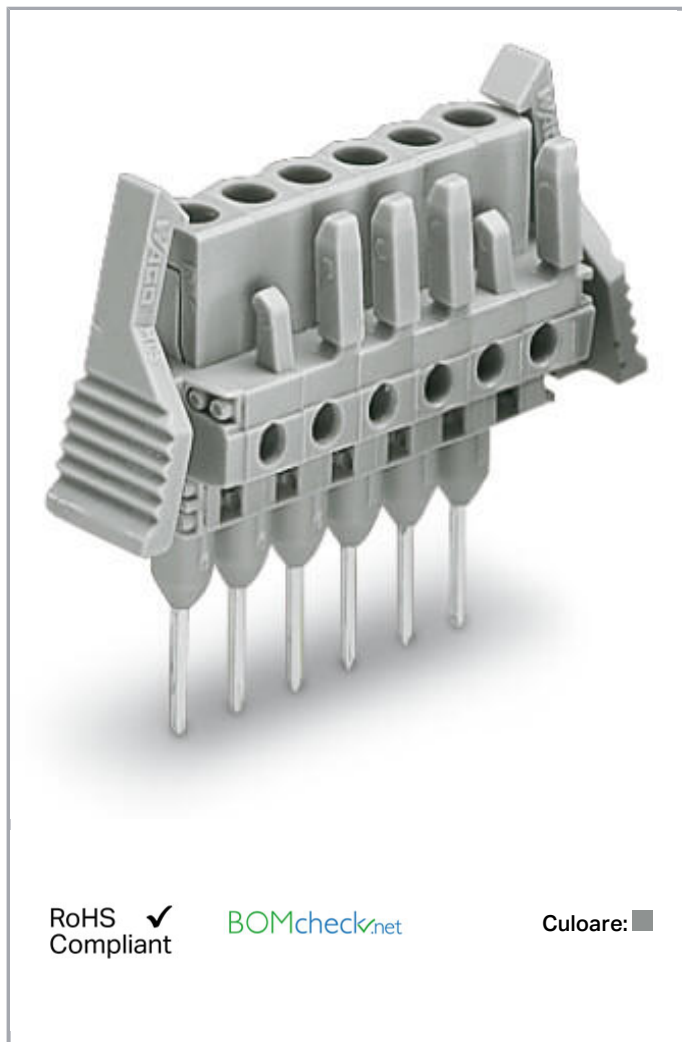

Fișă tehnică | Număr articol: 232-144/005-000/039-000

Female connector for rail-mount terminal blocks; 0.6 x 1 mm pins; straight;
Locking lever; Pin spacing 5 mm; 14-pole; gray

www.wago.com/232-144/005-000/039-000

Aveți întrebări despre produsele noastre?
Vă stăm la dispoziție pentru preluarea apelului la +40 (0) 31 421 85 68.

Descriere articol

- Pluggable connectors for rail-mount terminal blocks equipped with CAGE CLAMP® connection
- Female connectors with long contact pins connect to the termination ports of 280 Series Rail-Mount Terminal Blocks
- Female connectors are touch-proof when unmated, providing a pluggable, live output
- With coding fingers

Safety information 1:

The *MCS – MULTI CONNECTION SYSTEM* includes connectors without breaking capacity in accordance with DIN EN 61984. When used as intended, these connectors must not be connected/disconnected when live or under load. The circuit design should ensure header pins, which can be touched, are not live when unmated.