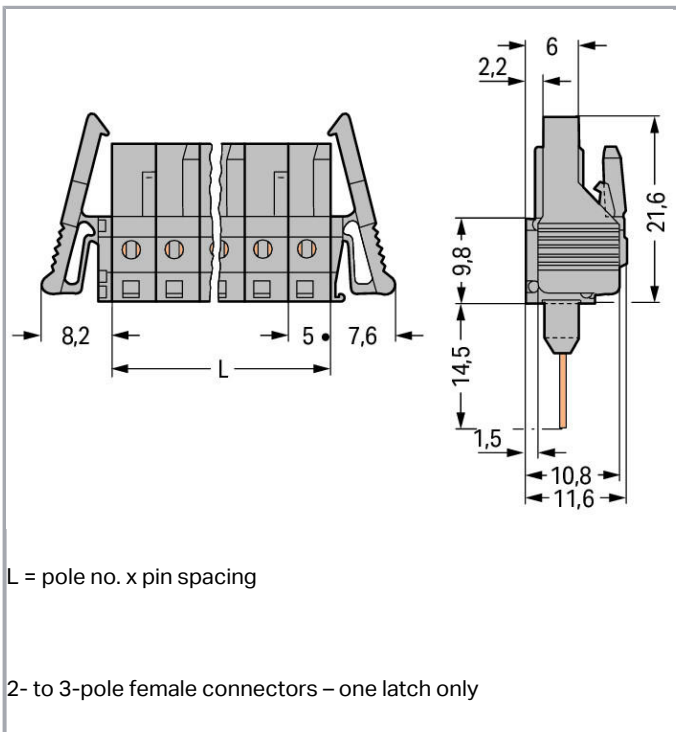

Fișă tehnică | Număr articol: 232-143/005-000/039-000

Female connector for rail-mount terminal blocks; 0.6 x 1 mm pins; straight;
Locking lever; Pin spacing 5 mm; 13-pole; gray

www.wago.com/232-143/005-000/039-000

Aveți întrebări despre produsele noastre?
Vă stăm la dispoziție pentru preluarea apelului la +40 (0) 31 421 85 68.

Descriere articol

- Pluggable connectors for rail-mount terminal blocks equipped with CAGE CLAMP® connection
- Female connectors with long contact pins connect to the termination ports of 280 Series Rail-Mount Terminal Blocks
- Female connectors are touch-proof when unmated, providing a pluggable, live output
- With coding fingers

Connection data

Pole No.	13
Total number of potentials	13
Number of connection types	1
Number of levels	1

Geometrical Data

Pin spacing	5 mm / 0.197 inch
Width	80,8 mm / 3.181 inch
Height	36,1 mm / 1.421 inch
Height from the surface	21,6 mm / 0.85 inch
Depth	11,6 mm / 0.457 inch