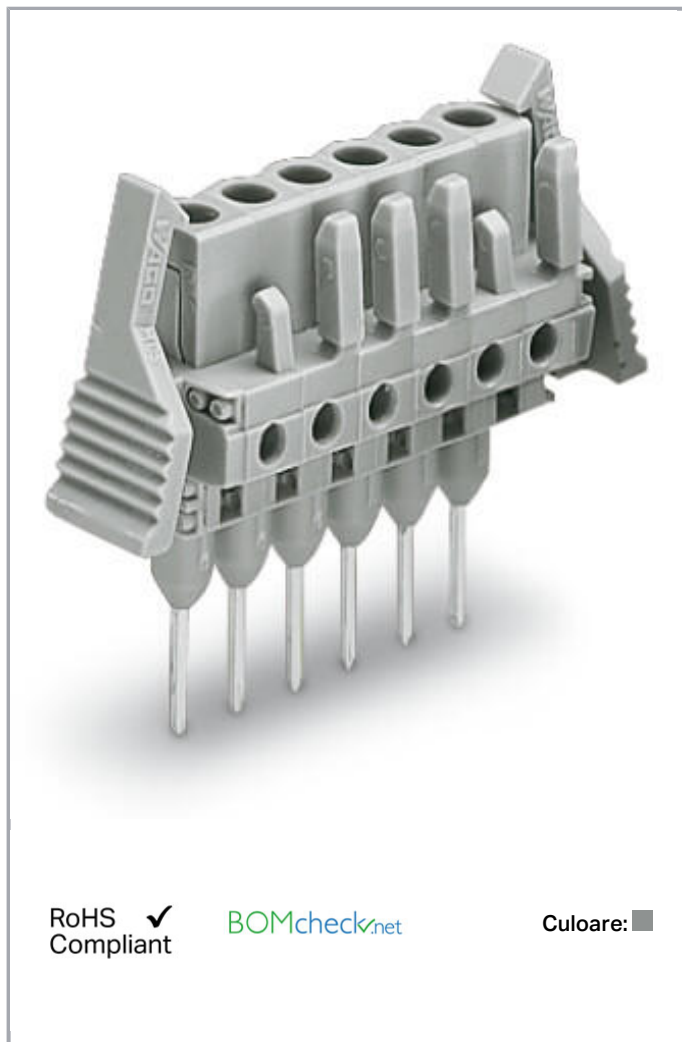

Fișă tehnică | Număr articol: 232-143/005-000/039-000

Female connector for rail-mount terminal blocks; 0.6 x 1 mm pins; straight;
Locking lever; Pin spacing 5 mm; 13-pole; gray

www.wago.com/232-143/005-000/039-000

Aveți întrebări despre produsele noastre?
Vă stăm la dispoziție pentru preluarea apelului la +40 (0) 31 421 85 68.

Descriere articol

- Pluggable connectors for rail-mount terminal blocks equipped with CAGE CLAMP® connection
- Female connectors with long contact pins connect to the termination ports of 280 Series Rail-Mount Terminal Blocks
- Female connectors are touch-proof when unmated, providing a pluggable, live output
- With coding fingers

Safety information 1:

The *MCS – MULTI CONNECTION SYSTEM* includes connectors without breaking capacity in accordance with DIN EN 61984. When used as intended, these connectors must not be connected/disconnected when live or under load. The circuit design should ensure header pins, which can be touched, are not live when unmated.