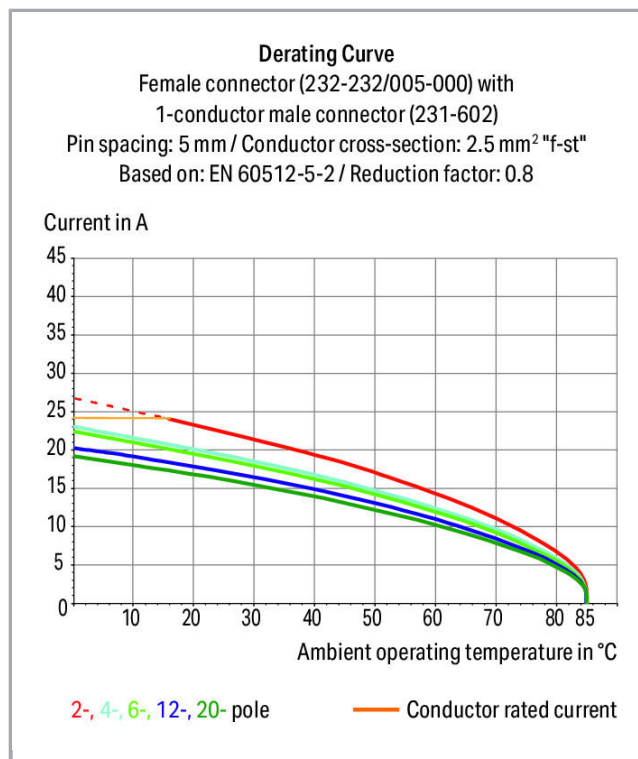

Fișă tehnică | Număr articol: 232-143/005-000/039-000

Female connector for rail-mount terminal blocks; 0.6 x 1 mm pins; straight;
Locking lever; Pin spacing 5 mm; 13-pole; gray

www.wago.com/232-143/005-000/039-000