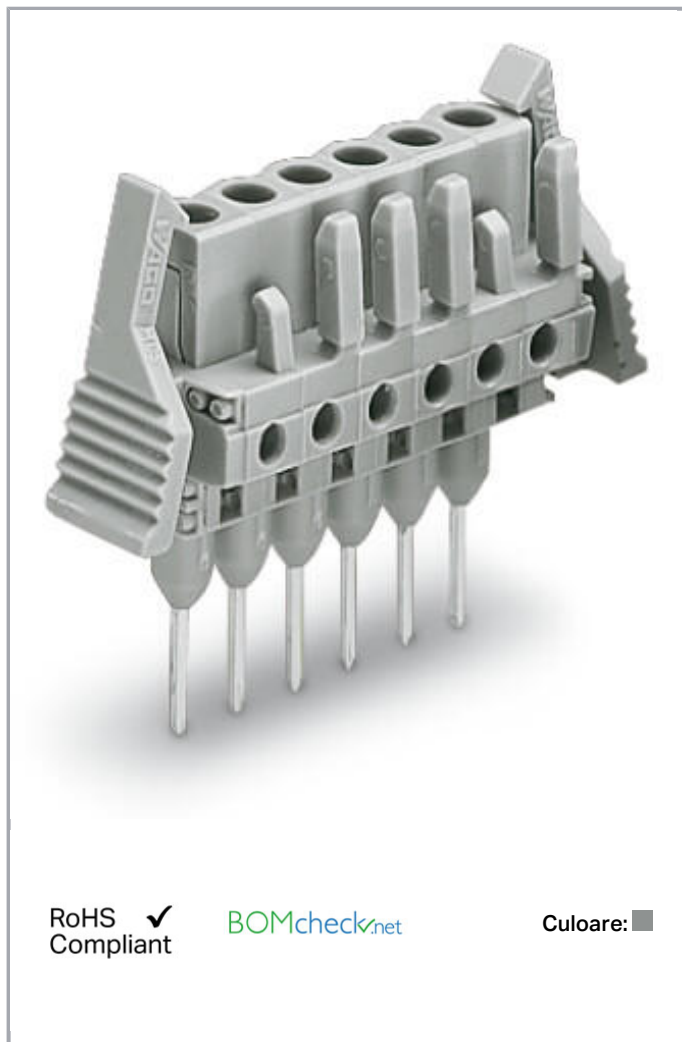

## Fișă tehnică | Număr articol: 232-141/005-000/039-000

Female connector for rail-mount terminal blocks; 0.6 x 1 mm pins; straight;  
Locking lever; Pin spacing 5 mm; 11-pole; gray

[www.wago.com/232-141/005-000/039-000](http://www.wago.com/232-141/005-000/039-000)

## Descriere articol

- Pluggable connectors for rail-mount terminal blocks equipped with CAGE CLAMP® connection
- Female connectors with long contact pins connect to the termination ports of 280 Series Rail-Mount Terminal Blocks
- Female connectors are touch-proof when unmated, providing a pluggable, live output
- With coding fingers