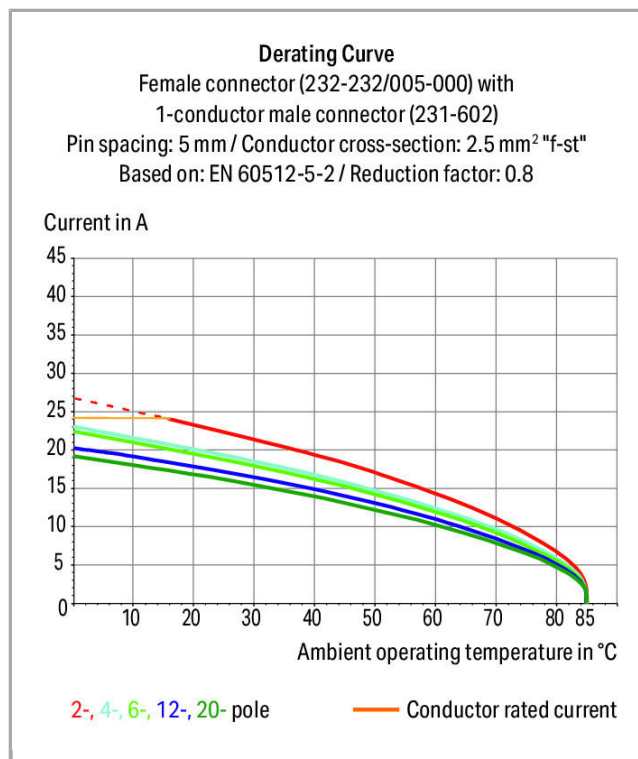

## Fișă tehnică | Număr articol: 232-141/005-000/039-000

Female connector for rail-mount terminal blocks; 0.6 x 1 mm pins; straight;  
Locking lever; Pin spacing 5 mm; 11-pole; gray

[www.wago.com/232-141/005-000/039-000](http://www.wago.com/232-141/005-000/039-000)