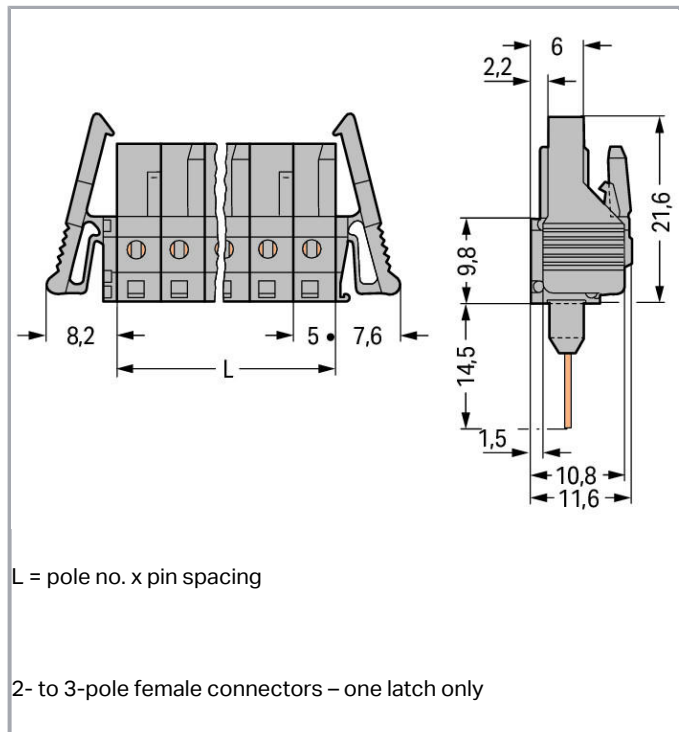

Descriere articol

- Pluggable connectors for rail-mount terminal blocks equipped with CAGE CLAMP® connection
- Female connectors with long contact pins connect to the termination ports of 280 Series Rail-Mount Terminal Blocks
- Female connectors are touch-proof when unmated, providing a pluggable, live output
- With coding fingers

Safety information 1:

The *MCS – MULTI CONNECTION SYSTEM* includes connectors without breaking capacity in accordance with DIN EN 61984. When used as intended, these connectors must not be connected/disconnected when live or under load. The circuit design should ensure header pins, which can be touched, are not live when unmated.

Date

Electrical data

Ratings per IEC/EN 60664-1

Ratings per	IEC/EN 60664-1
Nominal voltage (III/3)	320 V
Rated surge voltage (III/3)	4 kV

Supus modificărilor.

WAGO Kontakttechnik GmbH & Co. KG
/Representative Office Romania
Sos. Pipera-Tunari nr. 1/1
building 1, 2nd floor | 077190 Voluntari, Ilfov
Tel.: +40-(0)31 421 85 68 | Email: info-RO@wago.com

Aveți întrebări despre produsele noastre?
Vă stăm la dispoziție pentru preluarea apelului la +40 (0) 31 421 85 68.