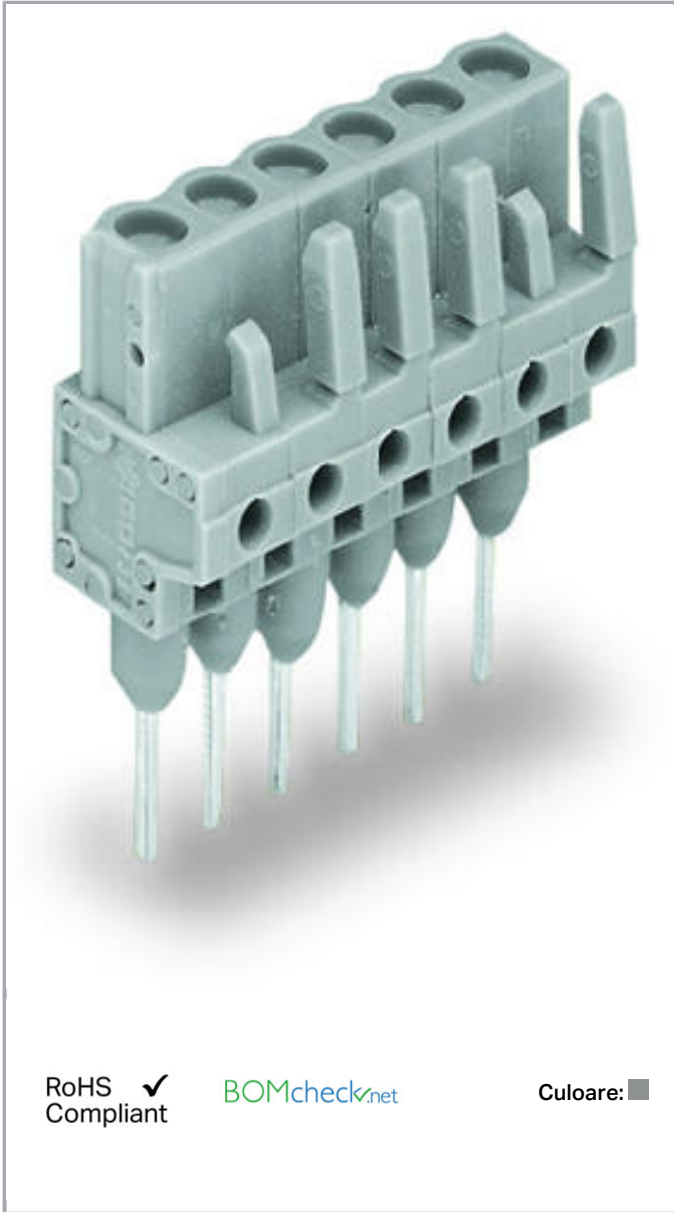

Fișă tehnică | Număr articol: 232-141/005-000

Female connector for rail-mount terminal blocks; 0.6 x 1 mm pins; straight;  
Pin spacing 5 mm; 11-pole; gray

[www.wago.com/232-141/005-000](http://www.wago.com/232-141/005-000)

## Descriere articol

- Pluggable connectors for rail-mount terminal blocks equipped with CAGE CLAMP® connection
- Female connectors with long contact pins connect to the termination ports of 280 Series Rail-Mount Terminal Blocks
- Female connectors are touch-proof when unmated, providing a pluggable, live output
- With coding fingers