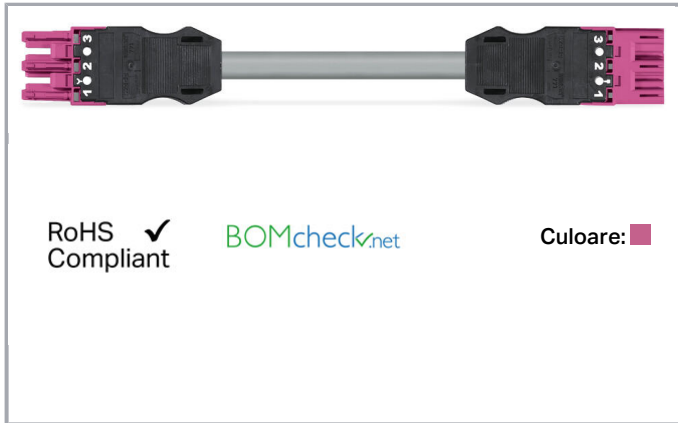

## Fișă tehnică | Număr articol: 771-9293/015-307

pre-assembled interconnecting cable; B2ca; Socket/plug; 3-pole; Cod. B; 3 m; 1,00 mm<sup>2</sup>; pink

[www.wago.com/771-9293/015-307](http://www.wago.com/771-9293/015-307)