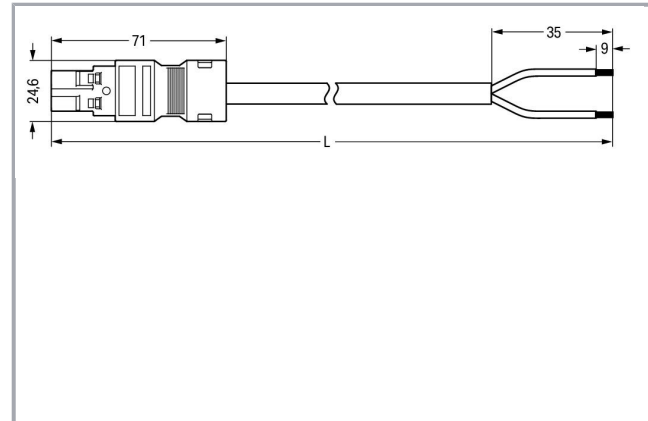

## Fișă tehnică | Număr articol: 771-8992/206-407

pre-assembled connecting cable; Eca; Plug/open-ended; 2-pole; Cod. B;  
Control cable 2 x 1.5 mm<sup>2</sup>; 4m; 1,50 mm<sup>2</sup>; pink

[www.wago.com/771-8992/206-407](http://www.wago.com/771-8992/206-407)

### Descriere articol

- Protected against mismatching and maintenance-free
- Push-in CAGE CLAMP® spring pressure connection technology allows solid conductors to be simply pushed into a unit
- Two-wire connection per pole for loops or bridges
- Components can be clearly printed on and color-coded to meet custom requirements

### Geometrical Data

Pin spacing	10 mm / 0.394 inch
Total length	4 m