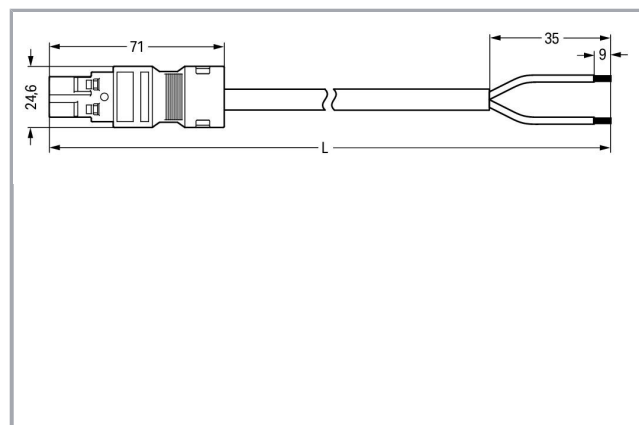

## Fișă tehnică | Număr articol: 771-8992/206-403

pre-assembled connecting cable; Plug/open-ended; 2-pole; Cod. B; Control cable 2 x 1.5 mm<sup>2</sup>; 4m; 1,50 mm<sup>2</sup>; gray

[www.wago.com/771-8992/206-403](http://www.wago.com/771-8992/206-403)

### Descriere articol

- Protected against mismatching and maintenance-free
- Push-in CAGE CLAMP® spring pressure connection technology allows solid conductors to be simply pushed into a unit
- Two-wire connection per pole for loops or bridges
- Components can be clearly printed on and color-coded to meet custom requirements