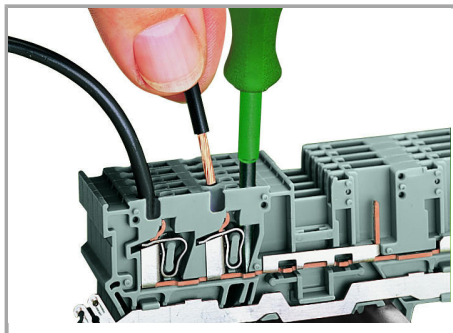

Aveți întrebări despre produsele noastre?
Vă stăm la dispoziție pentru preluarea apelului la +40 (0) 31 421 85 68.

Installation Notes

Installation

Snap individual carrier terminal blocks onto the carrier rail and slide together.

Open the assembly by laterally sliding a block via operating tool and remove terminal block via release lever.

Conductor termination

CAGE CLAMP® connection

Carrier terminal block: Insert/remove conductor via operating tool (3.5 x 0.5 mm blade).