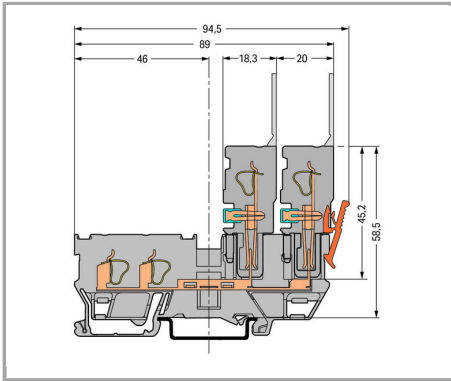

Carrier terminal block