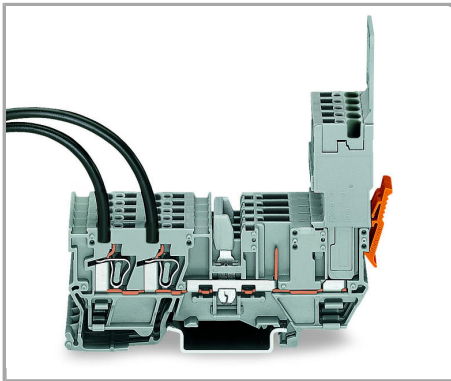

1-conductor female plug