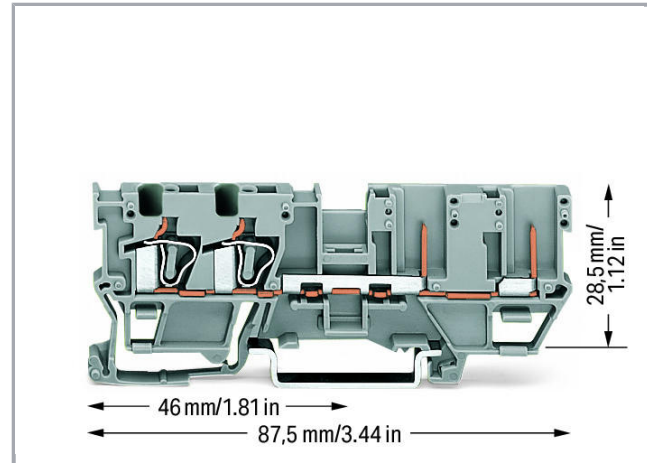

Fișă tehnică | Număr articol: 769-171

2-conductor/2-pin carrier terminal block; for DIN-rail 35 x 15 and 35 x 7.5; 4 mm²; CAGE CLAMP®; 4,00 mm²; gray

www.wago.com/769-171

Date

Electrical data

Ratings per IEC/EN 60664-1