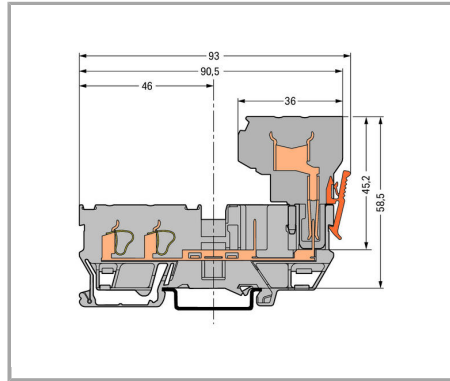

Carrier terminal block