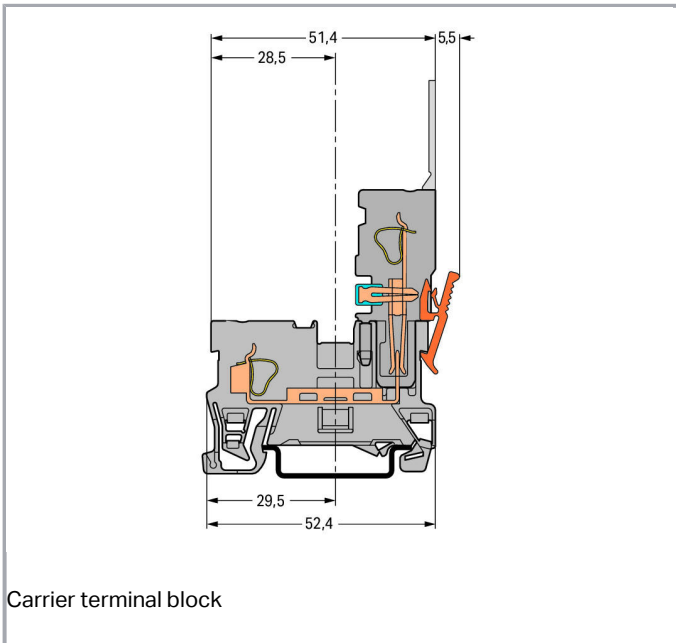

Date

Electrical data

Ratings per IEC/EN 60664-1

Ratings per	IEC/EN 60947-7-1
Nominal voltage (III/3)	500 V
Rated surge voltage (III/3)	6 kV
Rated current	32 A
Legend (ratings)	(III / 3) ≙ Overvoltage category III / Pollution degree 3

Connection data

Connection technology	CAGE CLAMP®
Actuation type	Open Tool Slot
Connectable conductor materials	Copper
Nominal cross-section	4 mm²
Solid conductor	0,08 ... 4 mm² / 28 ... 12 AWG
Fine-stranded conductor	0,08 ... 4 mm² / 28 ... 12 AWG
Strip length	8 ... 9 mm / 0.31 ... 0.35 inch
Total number of connection points	1
Total number of potentials	1
Number of levels	1

Supus modificărilor.

WAGO Kontakttechnik GmbH & Co. KG
/Representative Office Romania
Sos. Pipera-Tunari nr. 1/1
building 1, 2nd floor | 077190 Voluntari, Ilfov
Tel.: +40-(0)31 421 85 68 | Email: info-RO@wago.com

Aveți întrebări despre produsele noastre?
Vă stăm la dispoziție pentru preluarea apelului la +40 (0) 31 421 85 68.