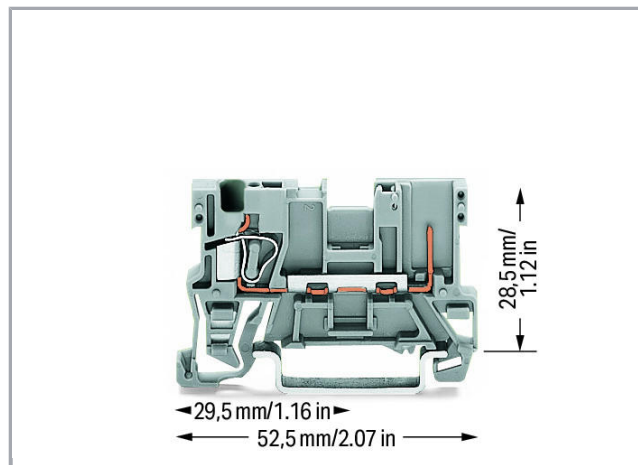

Fișă tehnică | Număr articol: 769-176

1-conductor/1-pin carrier terminal block; for DIN-rail 35 x 15 and 35 x 7.5; 4 mm²; CAGE CLAMP®; 4,00 mm²; gray

www.wago.com/769-176

Supus modificărilor.

WAGO Kontakttechnik GmbH & Co. KG
/Representative Office Romania
Sos. Pipera-Tunari nr. 1/1
building 1, 2nd floor | 077190 Voluntari, Ilfov
Tel.: +40-(0)31 421 85 68 | Email: info-RO@wago.com

Aveți întrebări despre produsele noastre?
Vă stăm la dispoziție pentru preluarea apelului la +40 (0) 31 421 85 68.