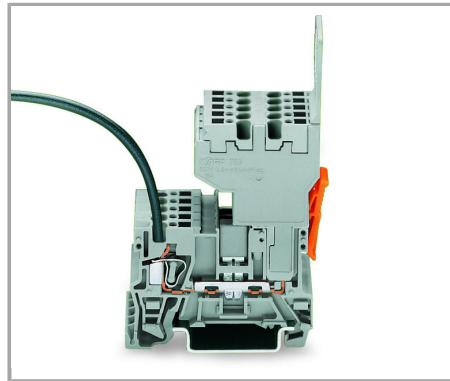

2-conductor female plug

Carrier terminal blocks can only be commoned via 280 Series Adjacent and Alternate Jumpers.