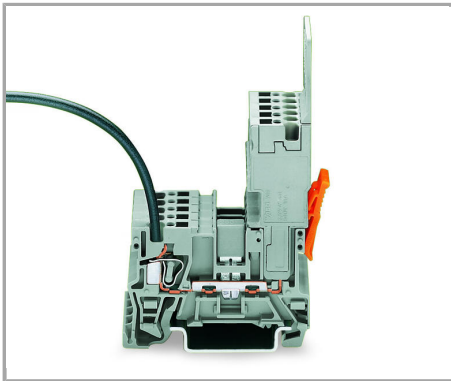

1-conductor female plug Carrier terminal blocks can be commoned via 280 and 780 Series Jumpers and tested using a 280 Series Test Plug Adapter.