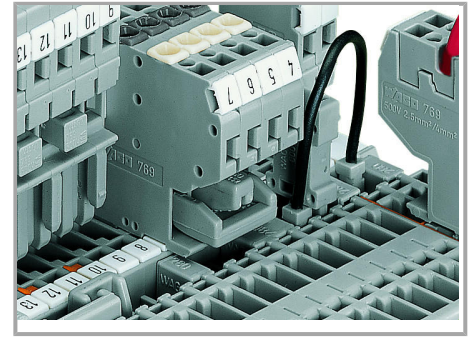

Commoning a 2-conductor female plug via staggered jumper and carrier terminal blocks via adjacent jumpers.

push jumpers down until fully inserted.