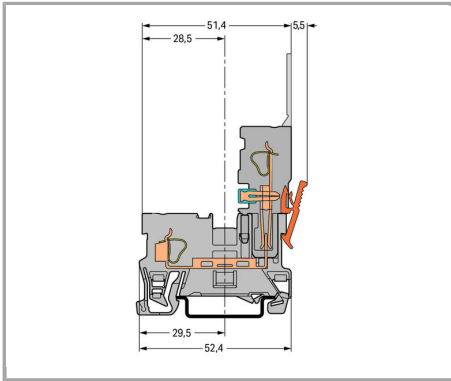

Carrier terminal block