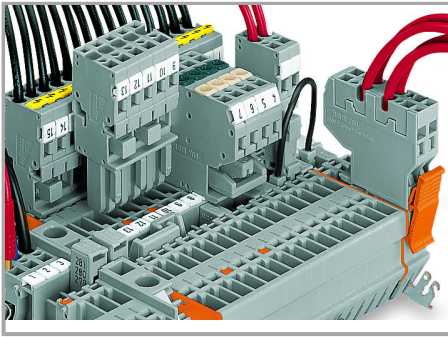

Conductor termination

CAGE CLAMP® connection

Carrier terminal block: Insert/remove conductor via operating tool (3.5 x 0.5 mm blade).

Commoning

Supus modificărilor.

Commoning with adjacent or staggered jumpers –