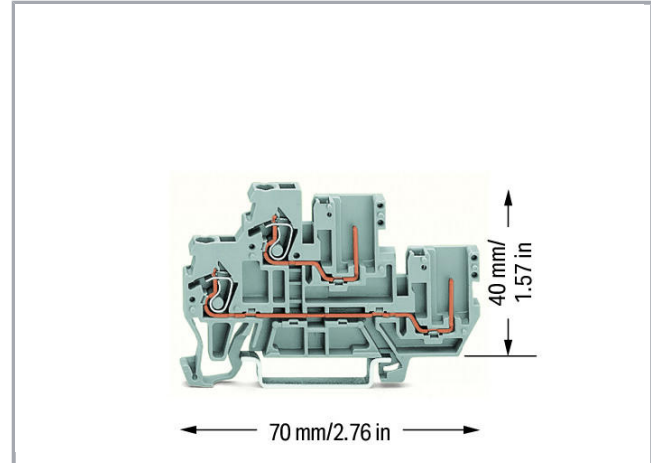

Fișă tehnică | Număr articol: 870-101

1-conductor/1-pin double deck receptacle terminal block; Through/through terminal block; L/L; for DIN-rail 35 x 15 and 35 x 7.5; 2.5 mm²; CAGE CLAMP®; 2,50 mm²; gray

www.wago.com/870-101

Supus modificărilor.

WAGO Kontakttechnik GmbH & Co. KG
/Representative Office Romania
Sos. Pipera-Tunari nr. 1/1
building 1, 2nd floor | 077190 Voluntari, Ilfov
Tel.: +40-(0)31 421 85 68 | Email: info-RO@wago.com

Aveți întrebări despre produsele noastre?
Vă stăm la dispoziție pentru preluarea apelului la +40 (0) 31 421 85 68.