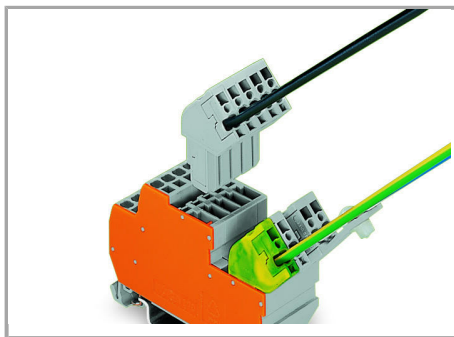

1-conductor/1-pin, double-deck carrier terminal block