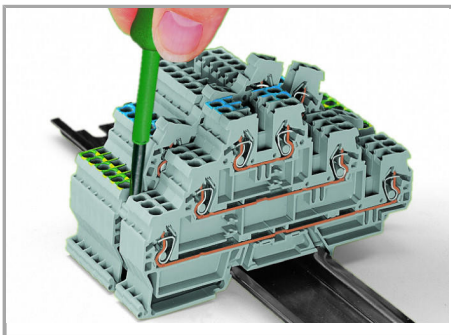

CAD/CAE-Data

CAD data

2D/3D Models 870-101	URL	Descărcare

CAE data

EPLAN Data Portal 870-101	URL	Descărcare

WSCAD Universe 870-101	URL	Descărcare

Installation Notes

Removing a terminal block from the assembly.

Supus modificărilor.