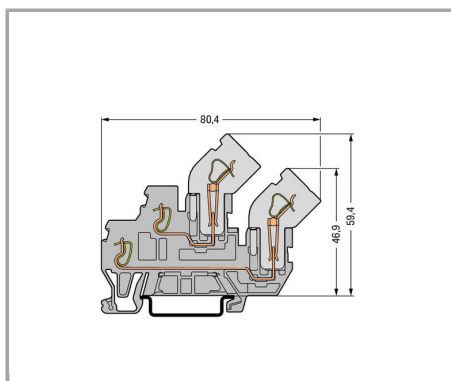

Testing is also possible using a pre-wired tap-off module assembly in the very same way as test plugs.

Testing with voltage tester.

Carrier terminal block

Carrier terminal block

Angled female plugs provide reduced installation height.