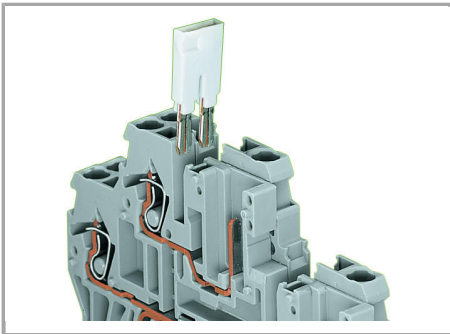

Commoning a double-deck through terminal block (870-501) with a 1-conductor/1-pin double-deck terminal block (870-101) via push-in type jumper bar.

Supus modificărilor.