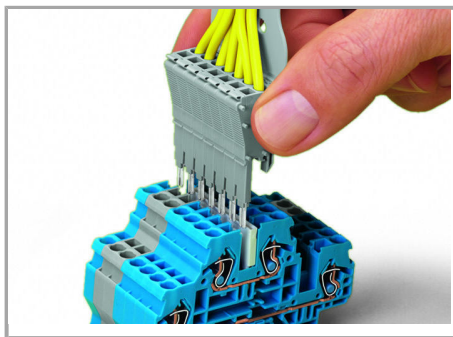

Inserting a conductor (0.08 ... 4 mm² "f-st").

Commoning a double-deck through terminal block (870-501) with a 1-conductor/1-pin double-deck terminal block (870-101) via push-in type jumper bar.

Supus modificărilor.