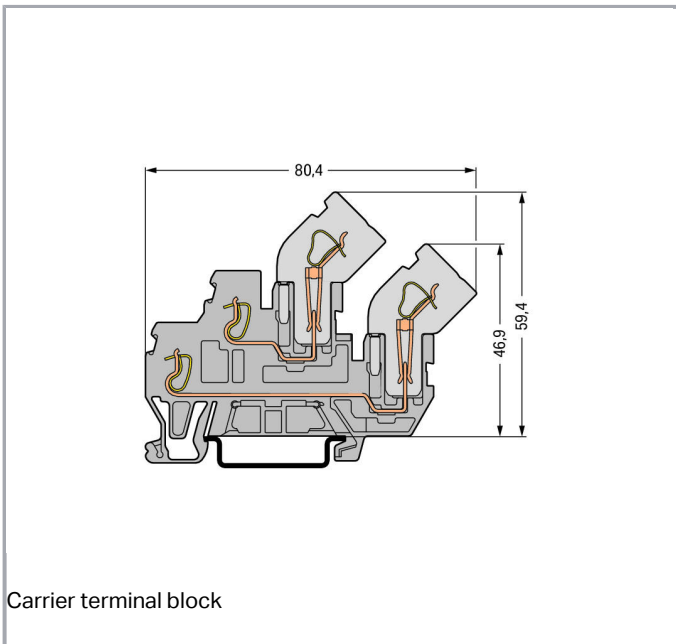

Fișă tehnică | Număr articol: 870-101

1-conductor/1-pin double deck receptacle terminal block; Through/through terminal block; L/L; for DIN-rail 35 x 15 and 35 x 7.5; 2.5 mm²; CAGE CLAMP®; 2,50 mm²; gray

www.wago.com/870-101

Supus modificărilor.

WAGO Kontakttechnik GmbH & Co. KG
/Representative Office Romania
Sos. Pipera-Tunari nr. 1/1
building 1, 2nd floor | 077190 Voluntari, Ilfov
Tel.: +40-(0)31 421 85 68 | Email: info-RO@wago.com

Aveți întrebări despre produsele noastre?
Vă stăm la dispoziție pentru preluarea apelului la +40 (0) 31 421 85 68.