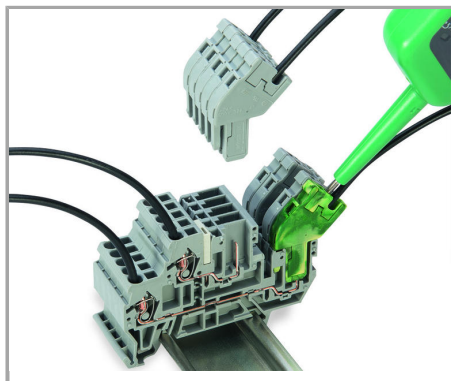

Inserting a conductor (0.08 ... 4 mm² "f-st").

Commoning a double-deck through terminal block (870-501) with a 1-conductor/1-pin double-deck terminal block (870-101) via push-in type jumper bar.

Supus modificărilor.

Testing is also possible using a pre-wired tap-off module assembly in the very same way as test plugs.

Testing with voltage tester.

Carrier terminal block

Carrier terminal block

Angled female plugs provide reduced installation height.