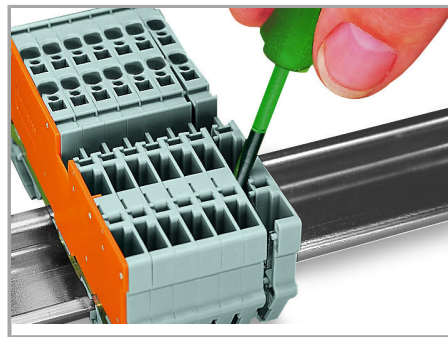

Open the assembly by laterally sliding a block via operating tool and remove terminal block via release lever.

Conductor termination

Supus modificărilor.

CAGE CLAMP® connection

Carrier terminal block: Insert/remove conductor via operating tool (3.5 x 0.5 mm blade).