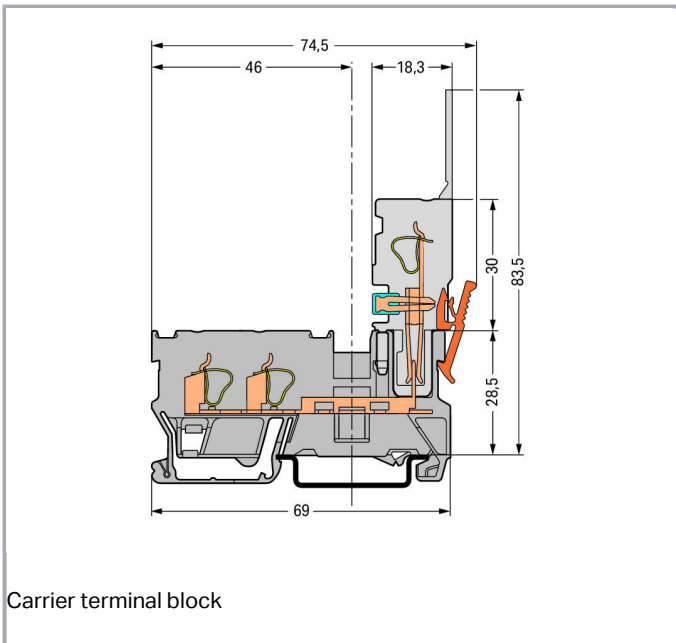

Fișă tehnică | Număr articol: 769-251

2-conductor/1-pin carrier terminal block; for DIN-rail 35 x 15 and 35 x 7.5; 4 mm²; CAGE CLAMP®; 4,00 mm²; gray

www.wago.com/769-251

Date

Electrical data

Supus modificărilor.