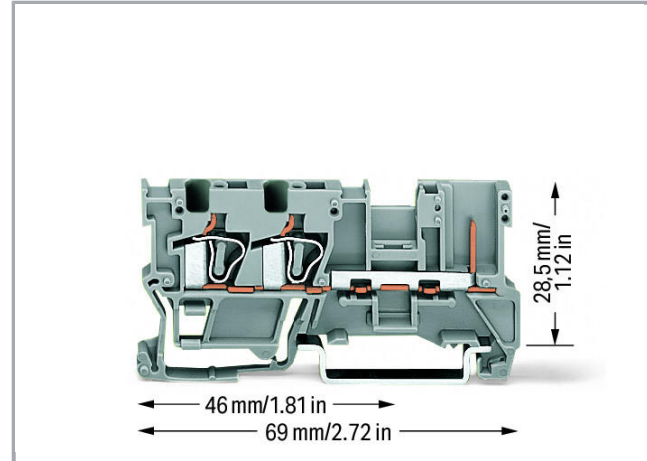

Fișă tehnică | Număr articol: 769-251

2-conductor/1-pin carrier terminal block; for DIN-rail 35 x 15 and 35 x 7.5; 4 mm²; CAGE CLAMP®; 4,00 mm²; gray

www.wago.com/769-251

Date

Electrical data

Supus modificărilor.