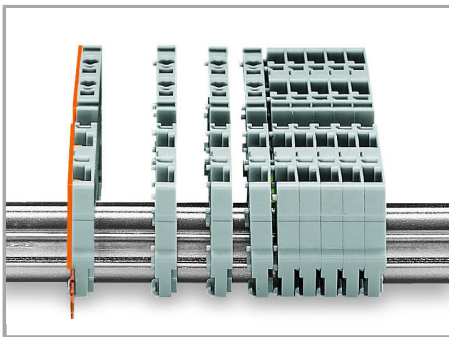

CAD/CAE-Data

CAD data

2D/3D Models 769-251	URL	Descărcare

CAE data

EPLAN Data Portal 769-251	URL	Descărcare

WSCAD Universe 769-251	URL	Descărcare

Installation Notes

Installation

Snap individual carrier terminal blocks onto the carrier rail and slide together.