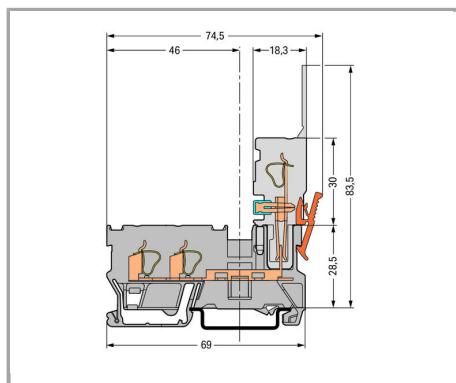

Carrier terminal block