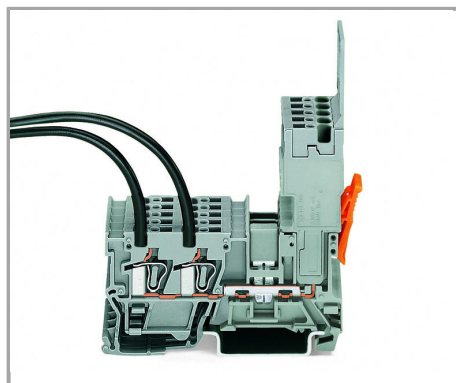

1-conductor female plug Carrier terminal blocks can be commoned via 280 and 780 Series Jumpers and tested using a 280 Series Test Plug Adapter.

Familie de produse

X-COM

[Afișare globală produse din familie.](#)

Supus modificărilor.