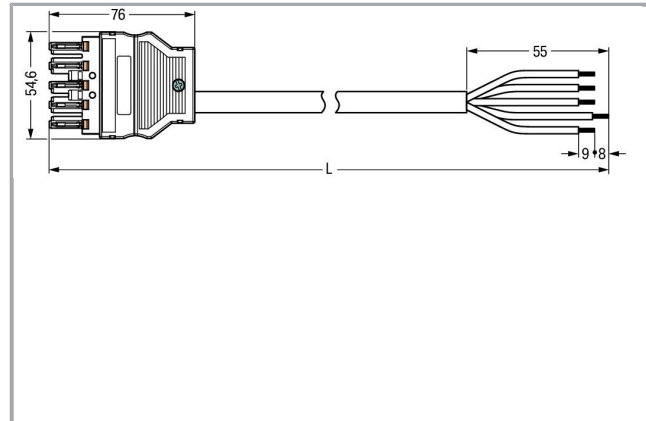

## Fișă tehnică | Număr articol: 771-8985/117-503

pre-assembled connecting cable; Eca; Socket/open-ended; 5-pole; Cod. L;  
H05Z1Z1-F 5G 2.5 mm<sup>2</sup>; 5 m; 2,50 mm<sup>2</sup>; dark gray

[www.wago.com/771-8985/117-503](http://www.wago.com/771-8985/117-503)

### Geometrical Data

Pin spacing	10 mm / 0.394 inch
Total length	5 m