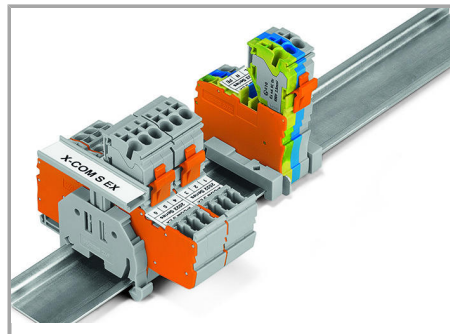

Group marking with height-adjustable group marker carrier (2009 163)

Safety

Supus modificărilor.