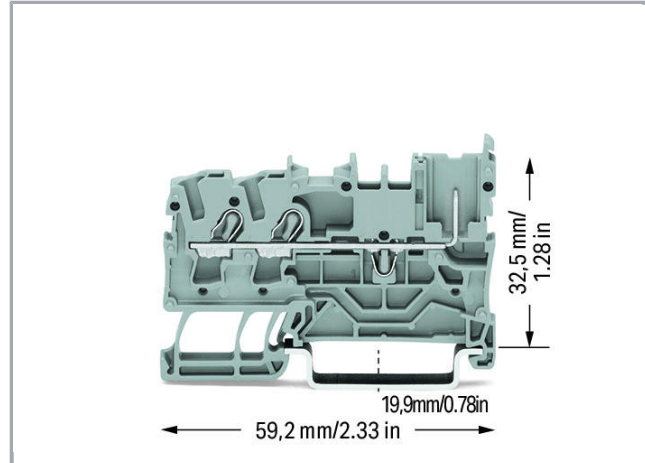

Fișă tehnică | Număr articol: 2022-1301

2-conductor/1-pin carrier terminal block; for DIN-rail 35 x 15 and 35 x 7.5;
2.5 mm²; Push-in CAGE CLAMP®; 2,50 mm²; gray

www.wago.com/2022-1301

RoHS Compliant

BOMcheck.net