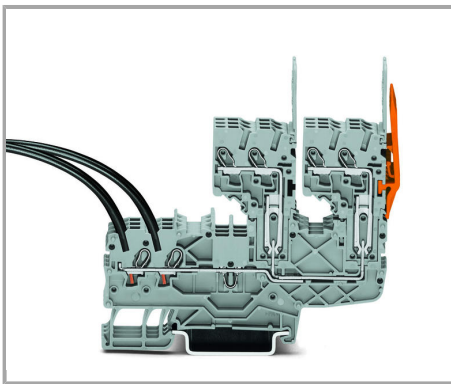

1-conductor female plug

Carrier terminal blocks can be commoned via 2000 Series Push-In Type Jumper Bars and tested via 859-500 Test Pin.

Marking

Supus modificărilor.