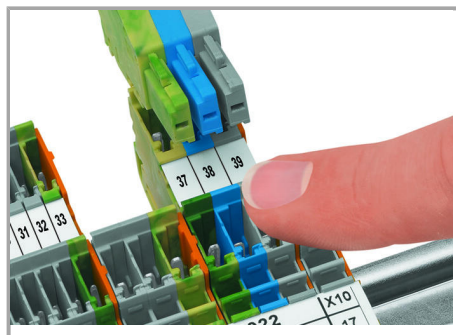

Safety

Carrier terminal blocks and female plugs are touch-proof.

Familie de produse

X-COM S-Mini

Afișare globală produse din familie.

Supus modificărilor.