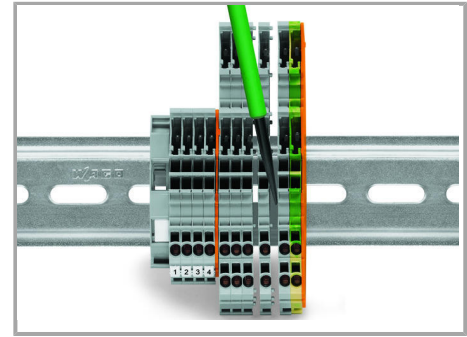

Separate terminal block assembly and slide individual terminal blocks laterally using an operating tool.

Inserting a conductor

Push-in CAGE CLAMP® enables solid conductors and fine-stranded conductors with ferrules to be connected by simply pushing them into the unit.