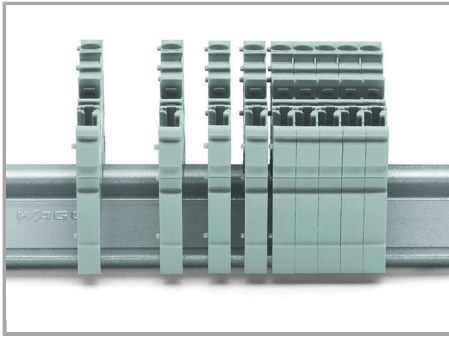

Snap individual carrier terminal blocks onto the carrier rail and slide together.