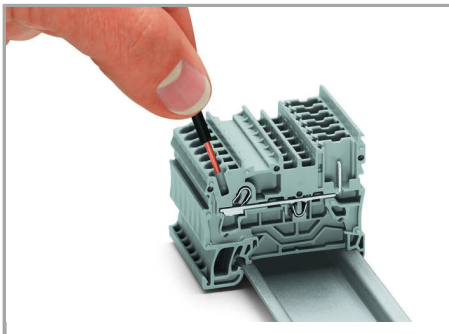

Aveți întrebări despre produsele noastre?
Vă stăm la dispoziție pentru preluarea apelului la +40 (0) 31 421 85 68.

Snap individual carrier terminal blocks onto the carrier rail and slide together.

Open the assembly by laterally sliding a block via operating tool (3.5 x 0.5 mm blade).

Separate terminal block assembly and slide individual terminal blocks laterally using an operating tool.

Inserting a conductor

Push-in CAGE CLAMP® enables solid conductors and fine-stranded conductors with ferrules to be connected by simply pushing them into the unit.