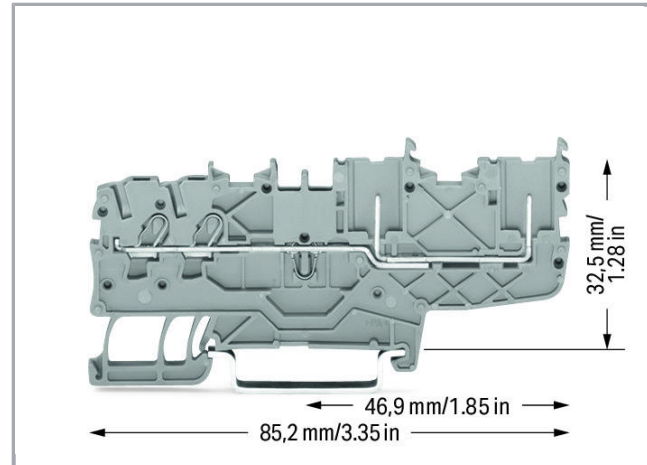

Fișă tehnică | Număr articol: 2020-1401

2-conductor/2-pin carrier terminal block; for DIN-rail 35 x 15 and 35 x 7.5;
Push-in CAGE CLAMP®; 1,00 mm²; gray

www.wago.com/2020-1401

Date

Electrical data

Ratings per IEC/EN 60664-1