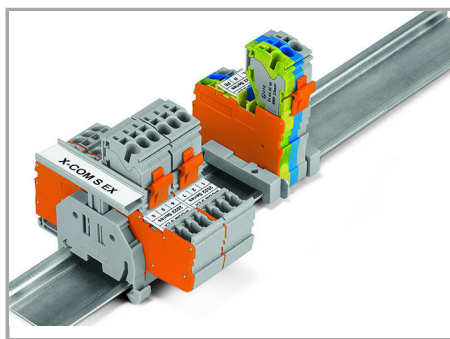

Group marking with height-adjustable group marker carrier (2009 163)