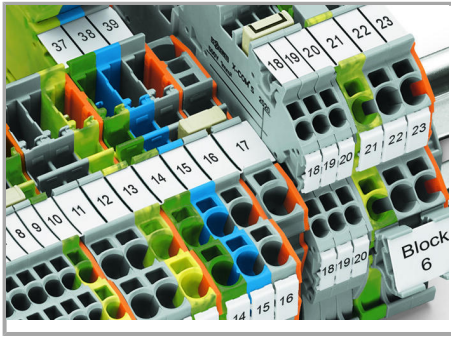

Separate terminal block assembly and slide individual terminal blocks laterally using an operating tool.

Inserting a conductor

Push-in CAGE CLAMP® enables solid conductors and fine-stranded conductors with ferrules to be connected by simply pushing them into the unit.

Commoning

Supus modificărilor.

Commoning X-COM®S-SYSTEM Terminal Blocks using jumpers for TOPJOB® S Terminal Blocks. An end plate provides connection to TOPJOB® S Terminal Blocks. 2020 and 2022 Series Terminal Blocks are combinable. Jumper slots are on the same level for both series.