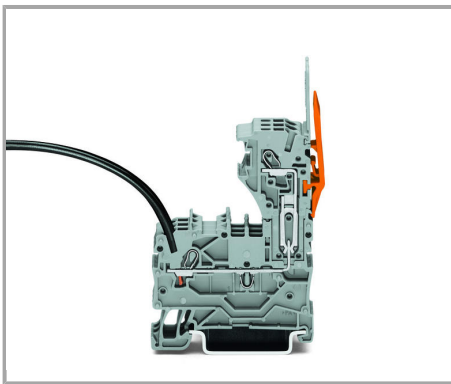

1-conductor female plug

Carrier terminal blocks can be commoned via 2000 Series Push-In Type Jumper Bars and tested via 859-500 Test Pin.

Marking

Supus modificărilor.