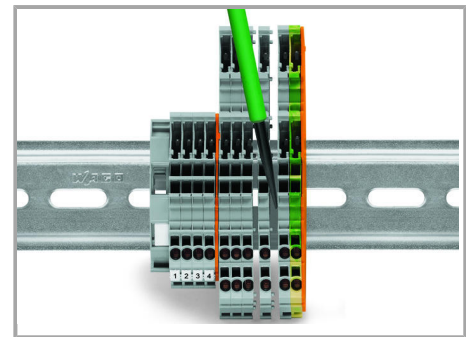

[Descărcare](#)

WSCAD Universe 2020-1201

[URL](#)

[Descărcare](#)

Installation Notes

Installation

Snap individual carrier terminal blocks onto the carrier rail and slide together.

Open the assembly by laterally sliding a block via operating tool (3.5 x 0.5 mm blade).

Separate terminal block assembly and slide individual terminal blocks laterally using an operating tool.

Inserting a conductor

Push-in CAGE CLAMP® enables solid conductors and fine-stranded conductors with ferrules to be connected by simply pushing them into the unit.