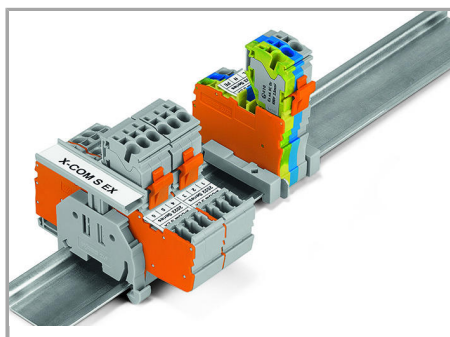

Group marking with height-adjustable group marker carrier (2009 163)