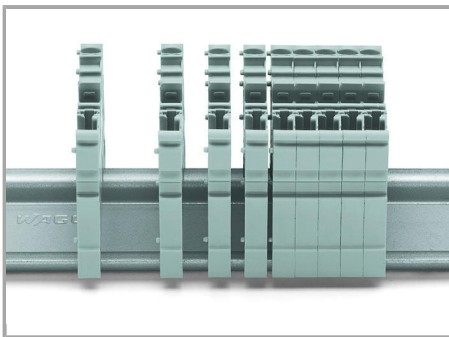

[Descărcare](#)

WSCAD Universe 2020-1201

[URL](#)

[Descărcare](#)

Installation Notes

Installation

Snap individual carrier terminal blocks onto the carrier rail and slide together.

Open the assembly by laterally sliding a block via operating tool (3.5 x 0.5 mm blade).

Separate terminal block assembly and slide individual terminal blocks laterally using an operating tool.

Inserting a conductor

Push-in CAGE CLAMP® enables solid conductors and fine-stranded conductors with ferrules to be connected by simply pushing them into the unit.