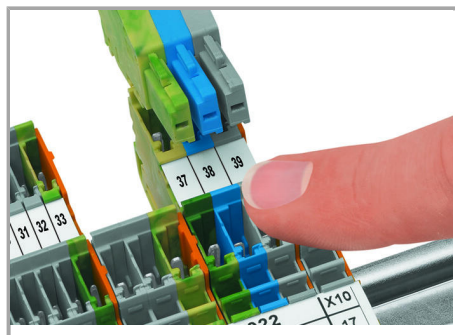

Safety

Carrier terminal blocks and female plugs are touch-proof.

Familie de produse

X-COM S-Mini

Afișare globală produse din familie.

Supus modificărilor.