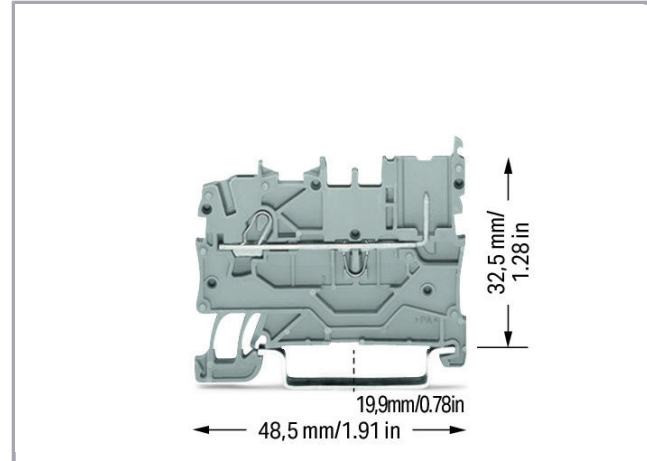

Fișă tehnică | Număr articol: 2020-1201

1-conductor/1-pin carrier terminal block; for DIN-rail 35 x 15 and 35 x 7.5;
Push-in CAGE CLAMP®; 1,00 mm²; gray

www.wago.com/2020-1201

RoHS Compliant

[BOMcheck.net](https://www.bomcheck.net)

Approvals per CSA

Rated voltage CSA (Use Group B)	300 V
Rated current CSA (Use Group B)	10 A
Rated voltage CSA (Use Group C)	300 V
Rated current CSA (Use Group C)	10 A

Connection data

Connection technology	Push-in CAGE CLAMP®
Actuation type	Open Tool Slot Push-in
Connectable conductor materials	Copper
Nominal cross-section	1 mm ²
Solid conductor	0,14 ... 1,5 mm ² / 24 ... 16 AWG
Solid conductor; push-in termination	0,5 ... 1,5 mm ² / 20 ... 16 AWG
Fine-stranded conductor	0,14 ... 1,5 mm ² / 24 ... 16 AWG
Fine-stranded conductor; with insulated ferrule	0,5 ... 0,75 mm ² / 20 ... 18 AWG
Fine-stranded conductor; with ferrule; push-in termination	0,5 ... 0,75 mm ² / 20 ... 18 AWG
Strip length	9 ... 11 mm / 0.35 ... 0.43 inch
Total number of connection points	1
Total number of potentials	1
Number of levels	1
Wiring type	Front-entry wiring
Note (conductor cross-section)	Depending on the conductor characteristic, a conductor with a smaller cross-section can also be inserted via push-in termination.