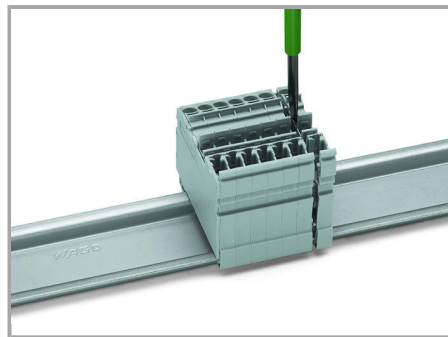

[Descărcare](#)

WSCAD Universe 2020-1201

[URL](#)

[Descărcare](#)

Installation Notes

Installation

Snap individual carrier terminal blocks onto the carrier rail and slide together.

Open the assembly by laterally sliding a block via operating tool (3.5 x 0.5 mm blade).

Separate terminal block assembly and slide individual terminal blocks laterally using an operating tool.

Inserting a conductor

Push-in CAGE CLAMP® enables solid conductors and fine-stranded conductors with ferrules to be connected by simply pushing them into the unit.