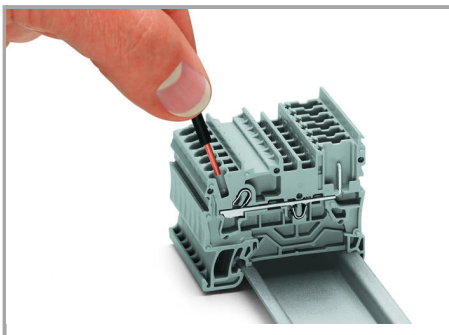

[Descărcare](#)

WSCAD Universe 2020-1201

[URL](#)

[Descărcare](#)

Installation Notes

Installation

Snap individual carrier terminal blocks onto the carrier rail and slide together.

Open the assembly by laterally sliding a block via operating tool (3.5 x 0.5 mm blade).

Separate terminal block assembly and slide individual terminal blocks laterally using an operating tool.

Inserting a conductor

Push-in CAGE CLAMP® enables solid conductors and fine-stranded conductors with ferrules to be connected by simply pushing them into the unit.