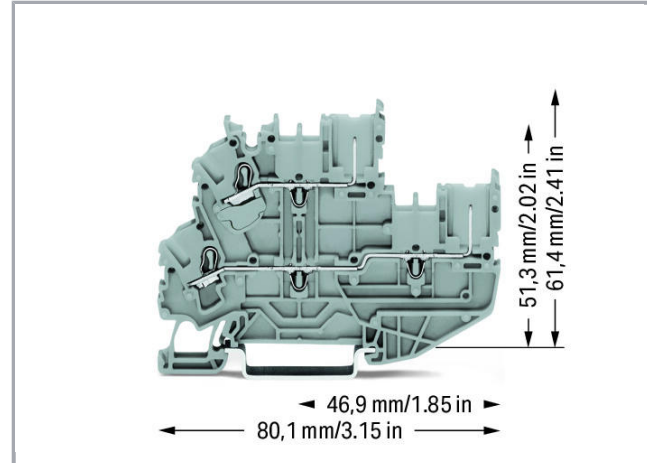

Fișă tehnică | Număr articol: 2022-2201

1-conductor/1-pin double deck receptacle terminal block; for DIN-rail 35 x 15 and 35 x 7.5; 2.5 mm²; Push-in CAGE CLAMP®; 2,50 mm²; gray

www.wago.com/2022-2201

RoHS Compliant