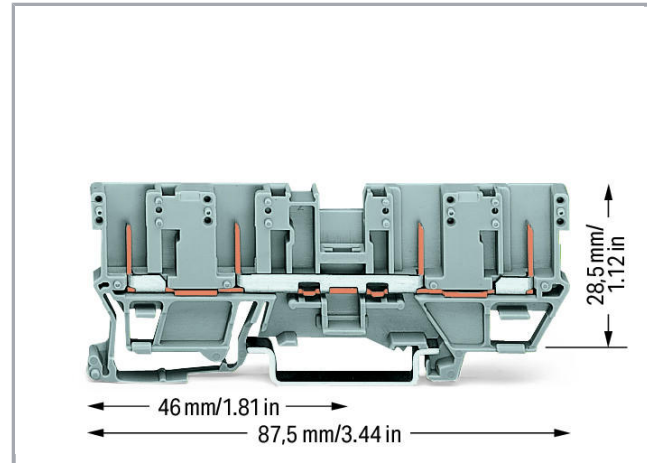

Fișă tehnică | Număr articol: 769-151

4-pin carrier terminal block; for DIN-rail 35 x 15 and 35 x 7.5; gray

www.wago.com/769-151

Descriere articol

Safety information 1:

1-conductor angled female plugs cannot be used.