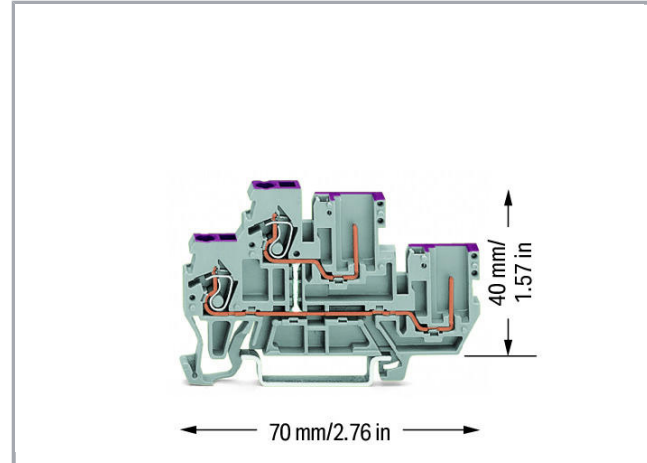

Fișă tehnică | Număr articol: 870-108

2-conductor/2-pin, double-deck carrier terminal block; 2-conductor/2-pin through terminal block; L; internal commoning; conductor entry with violet marking; for DIN-rail 35 x 15 and 35 x 7.5; 2.5 mm²; CAGE CLAMP®; 2,50 mm²; gray

www.wago.com/870-108

Descriere articol

Safety information 1:

Max. insulation diameter: 4.4 mm

Safety information 2:

2-conductor female plugs cannot be used.

Date

Electrical data

Ratings per IEC/EN 60664-1

Nominal voltage (III/3)	500 V
Rated surge voltage (III/3)	6 kV
Rated current	16 A
Legend (ratings)	(III / 3) ≙ Overvoltage category III / Pollution degree 3

Supus modificărilor.

WAGO Kontakttechnik GmbH & Co. KG
/Representative Office Romania
Sos. Pipera-Tunari nr. 1/1
building 1, 2nd floor | 077190 Voluntari, Ilfov
Tel.: +40-(0)31 421 85 68 | Email: info-RO@wago.com

Aveți întrebări despre produsele noastre?

Vă stăm la dispoziție pentru preluarea apelului la +40 (0) 31 421 85 68.