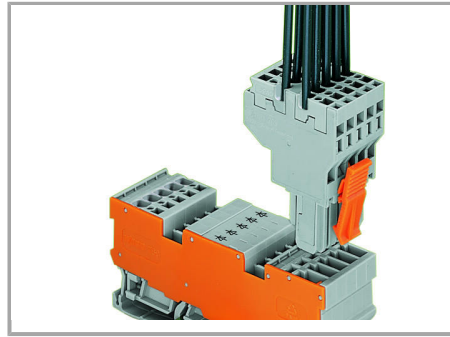

1-conductor/1-pin diode carrier terminal block with two jumper positions

Diode carrier terminal blocks can be commoned via 280 and 780 Series Jumpers and tested using a 280 Series Test Plug Adapter.

2-conductor female plug

Familie de produse

X-COM

Afișare globală produse din familie.

Supus modificărilor.