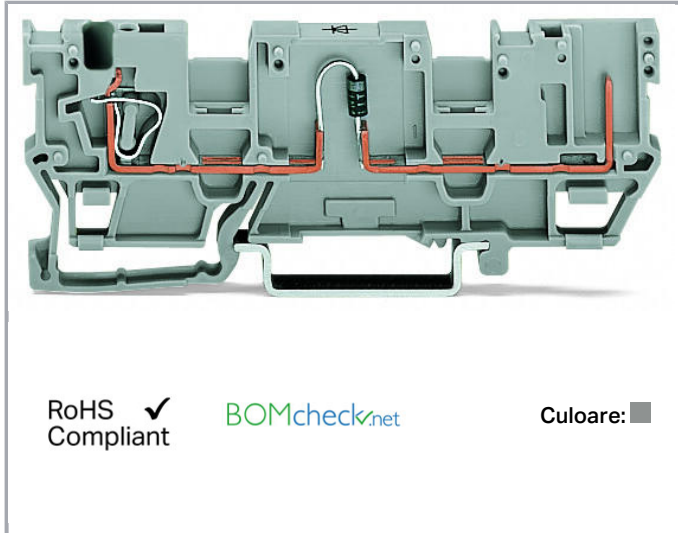

Fișă tehnică | Număr articol: 769-218/281-411

1-conductor/1-pin component carrier terminal block; with 2 jumper positions; with diode 1N4007; anode, right side; for DIN-rail 35 x 15 and 35 x 7.5; 4 mm²; CAGE CLAMP®; 4,00 mm²; gray

www.wago.com/769-218/281-411

Date

Electrical data

Nominal voltage	250 V
Reverse voltage	1.000 V

Supus modificărilor.

WAGO Kontakttechnik GmbH & Co. KG
/Representative Office Romania
Sos. Pipera-Tunari nr. 1/1
building 1, 2nd floor | 077190 Voluntari, Ilfov
Tel.: +40-(0)31 421 85 68 | Email: info-RO@wago.com

Aveți întrebări despre produsele noastre?
Vă stăm la dispoziție pentru preluarea apelului la +40 (0) 31 421 85 68.