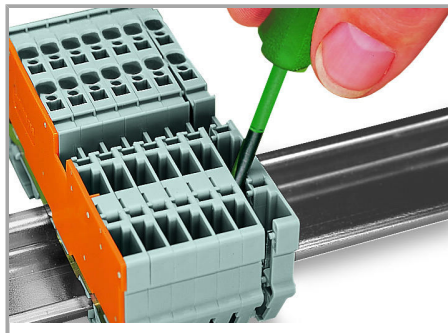

Open the assembly by laterally sliding a block via operating tool and remove terminal block via release lever.

Conductor termination

CAGE CLAMP® connection

Carrier terminal block: Insert/remove conductor via operating tool (3.5 x 0.5 mm blade).