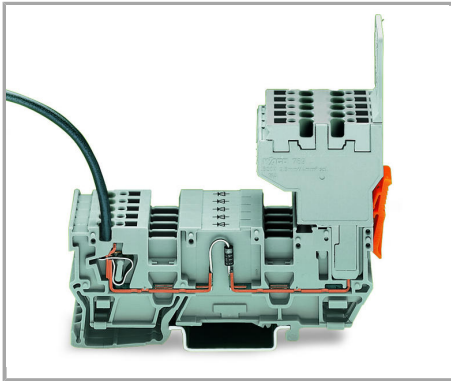

2-conductor female plug