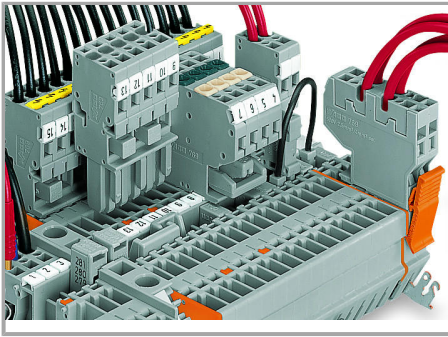

Commoning with adjacent or staggered jumpers –