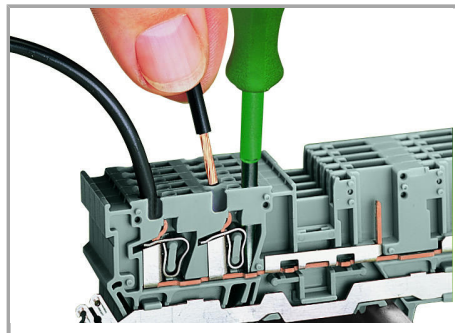

Aveți întrebări despre produsele noastre?
Vă stăm la dispoziție pentru preluarea apelului la +40 (0) 31 421 85 68.

Installation Notes

Installation

Snap individual carrier terminal blocks onto the carrier rail and slide together.

Open the assembly by laterally sliding a block via operating tool and remove terminal block via release lever.

Conductor termination

CAGE CLAMP® connection

Carrier terminal block: Insert/remove conductor via operating tool (3.5 x 0.5 mm blade).