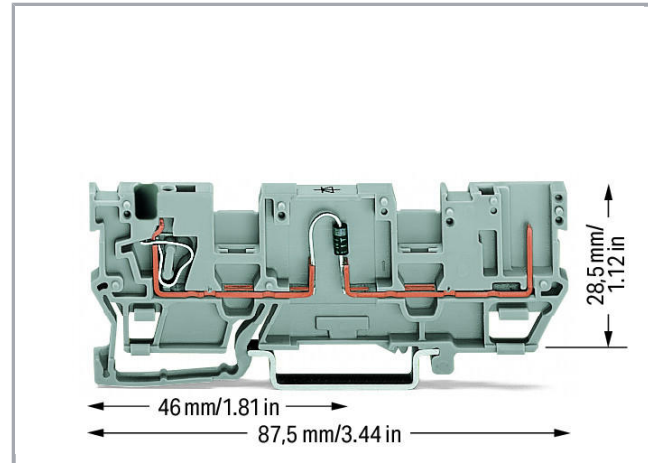

Fișă tehnică | Număr articol: 769-218/281-411

1-conductor/1-pin component carrier terminal block; with 2 jumper positions; with diode 1N4007; anode, right side; for DIN-rail 35 x 15 and 35 x 7.5; 4 mm²; CAGE CLAMP®; 4,00 mm²; gray

www.wago.com/769-218/281-411

Date

Electrical data

Nominal voltage	250 V
Reverse voltage	1.000 V

Supus modificărilor.

WAGO Kontakttechnik GmbH & Co. KG
/Representative Office Romania
Sos. Pipera-Tunari nr. 1/1
building 1, 2nd floor | 077190 Voluntari, Ilfov
Tel.: +40-(0)31 421 85 68 | Email: info-RO@wago.com

Aveți întrebări despre produsele noastre?
Vă stăm la dispoziție pentru preluarea apelului la +40 (0) 31 421 85 68.