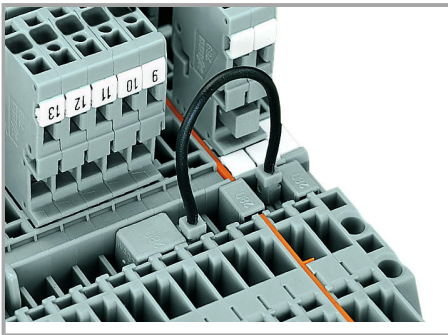

Open the assembly by laterally sliding a block via operating tool and remove terminal block via release lever.

Conductor termination

CAGE CLAMP® connection

Carrier terminal block: Insert/remove conductor via operating tool (3.5 x 0.5 mm blade).

Commoning

Supus modificărilor.

Commoning with adjacent or staggered jumpers –

Commoning carrier terminal blocks via staggered jumpers.

Commoning a 2-conductor female plug via staggered jumper and carrier terminal blocks via adjacent jumpers.

push jumpers down until fully inserted.

Commoning carrier terminal blocks via push-in type wire jumpers or adjacent jumpers – even over an intermediate plate.

Commoning “supply terminal blocks” (up to 10 mm²/8 AWG) with carrier terminal blocks via step-down jumpers.