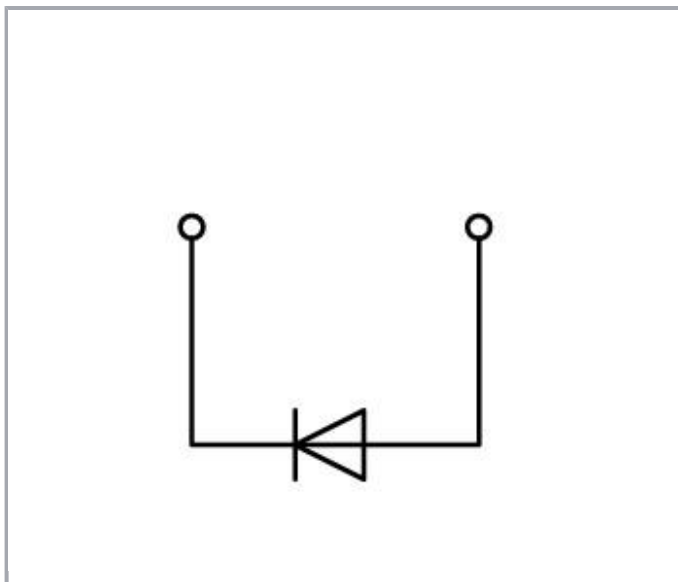

Fișă tehnică | Număr articol: 769-218/281-411

1-conductor/1-pin component carrier terminal block; with 2 jumper positions; with diode 1N4007; anode, right side; for DIN-rail 35 x 15 and 35 x 7.5; 4 mm²; CAGE CLAMP®; 4,00 mm²; gray

www.wago.com/769-218/281-411

Date

Electrical data

Nominal voltage	250 V
Reverse voltage	1.000 V

Supus modificărilor.

WAGO Kontakttechnik GmbH & Co. KG
/Representative Office Romania
Sos. Pipera-Tunari nr. 1/1
building 1, 2nd floor | 077190 Voluntari, Ilfov
Tel.: +40-(0)31 421 85 68 | Email: info-RO@wago.com

Aveți întrebări despre produsele noastre?
Vă stăm la dispoziție pentru preluarea apelului la +40 (0) 31 421 85 68.