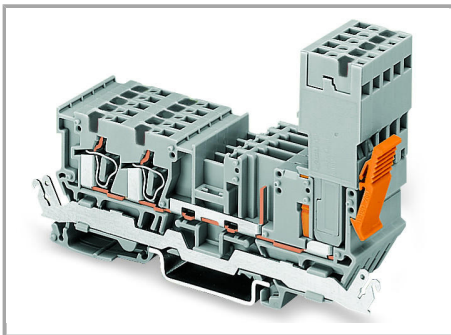

Testing

Testing via 2 or 2.3 mm Ø test plugs.

Supus modificărilor.

Coding

Snap coding pin in proper direction on carrier terminal block.

Shown: Coding pin removal from carrier terminal block.

Locking lever

Female plug secured with locking lever on the terminal block side.