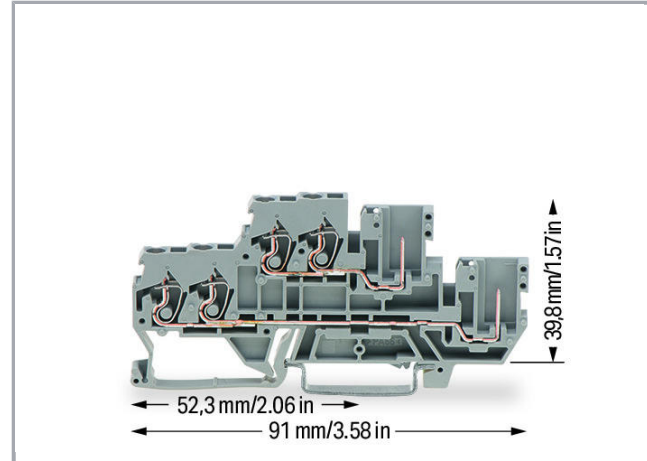

Fișă tehnică | Număr articol: 870-1131

2-conductor/2-pin double-deck carrier terminal; 2-conductor/1-pin through terminal block; L/L; for DIN-rail 35 x 15 and 35 x 7.5; 2.5 mm²; CAGE CLAMP®; 2,50 mm²; gray

www.wago.com/870-1131

Descriere articol

Safety information 1:

Max. insulation diameter: 4.4 mm

Safety information 2:

2-conductor female plugs cannot be used.

Date

Electrical data

Ratings per IEC/EN 60664-1

Nominal voltage (III/3)	500 V
Rated surge voltage (III/3)	6 kV
Rated current	16 A
Legend (ratings)	(III / 3) ≙ Overvoltage category III / Pollution degree 3

Connection data

Connection technology CAGE CLAMP®

Supus modificărilor.

WAGO Kontakttechnik GmbH & Co. KG
/Representative Office Romania
Sos. Pipera-Tunari nr. 1/1
building 1, 2nd floor | 077190 Voluntari, Ilfov
Tel.: +40-(0)31 421 85 68 | Email: info-RO@wago.com

Aveți întrebări despre produsele noastre?
Vă stăm la dispoziție pentru preluarea apelului la +40 (0) 31 421 85 68.