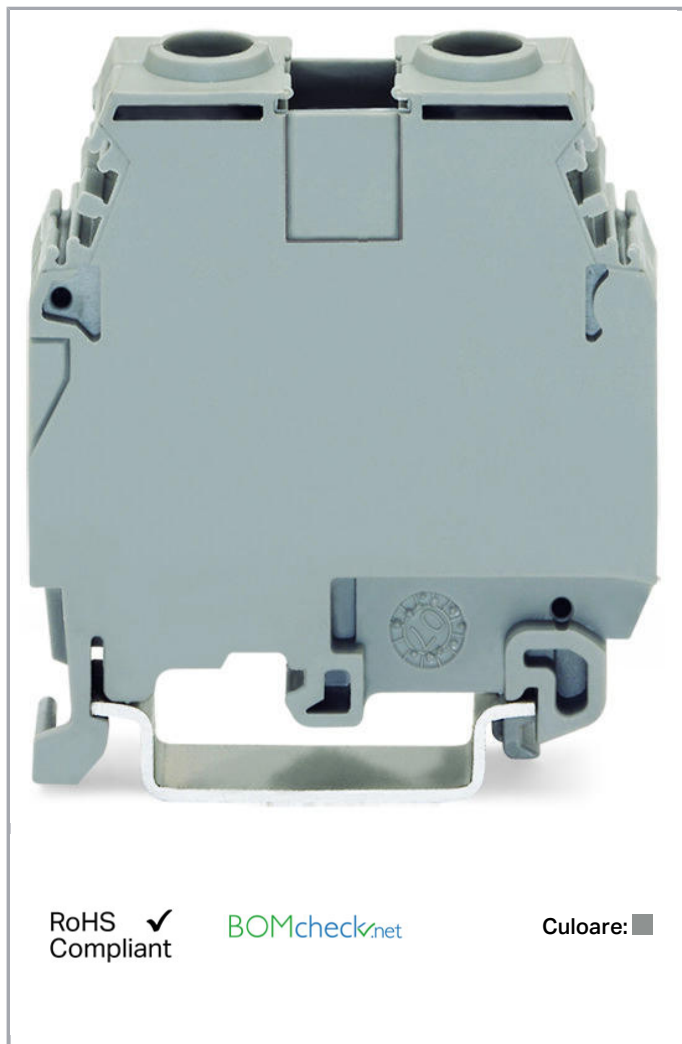

Fișă tehnică | Număr articol: 400-415/415-124

Screw-type through terminal block; 35 mm²; for DIN-rail 35 x 15 and 35 x 7.5;
35,00 mm²; gray

www.wago.com/400-415/415-124

Date

Electrical data

Ratings per IEC/EN 60664-1