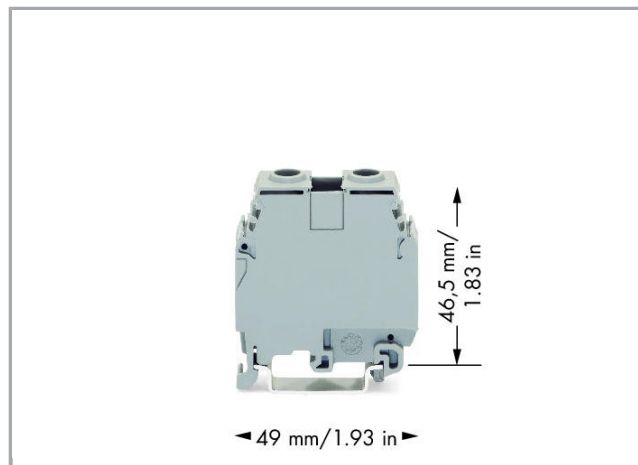

Fișă tehnică | Număr articol: 400-415/415-124

Screw-type through terminal block; 35 mm²; for DIN-rail 35 x 15 and 35 x 7.5;
35,00 mm²; gray

www.wago.com/400-415/415-124

Date

Electrical data

Ratings per IEC/EN 60664-1