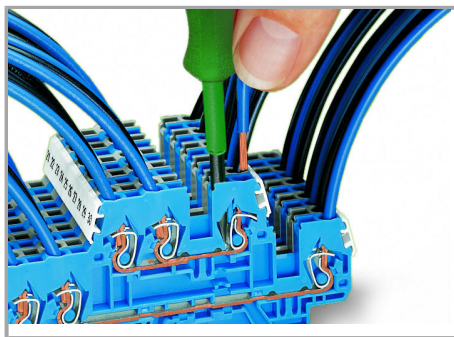

Installation Notes

Removing a terminal block from the assembly.

Supus modificărilor.

CAGE CLAMP® connection

Inserting a conductor (0.08 ... 4 mm² "f-st").

Testing with voltage tester.

Familie de produse

X-COM