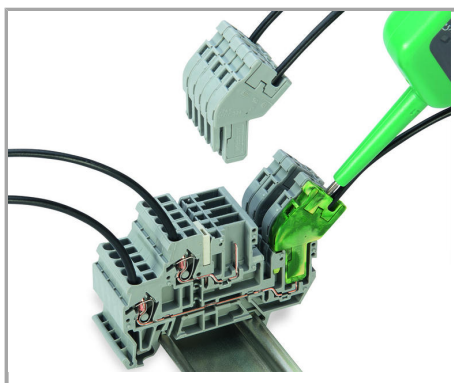

Installation Notes

Removing a terminal block from the assembly.

Supus modificărilor.

CAGE CLAMP® connection

Inserting a conductor (0.08 ... 4 mm² "f-st").

Testing with voltage tester.

Familie de produse

X-COM