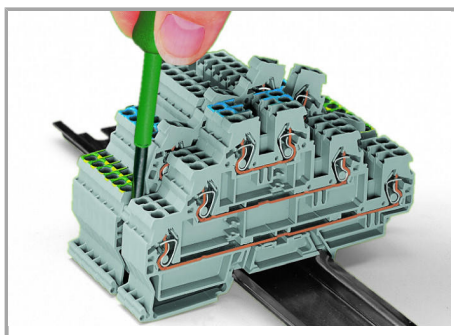

Installation Notes

Removing a terminal block from the assembly.

Supus modificărilor.

CAGE CLAMP® connection

Inserting a conductor (0.08 ... 4 mm² "f-st").

Testing with voltage tester.

Familie de produse

X-COM