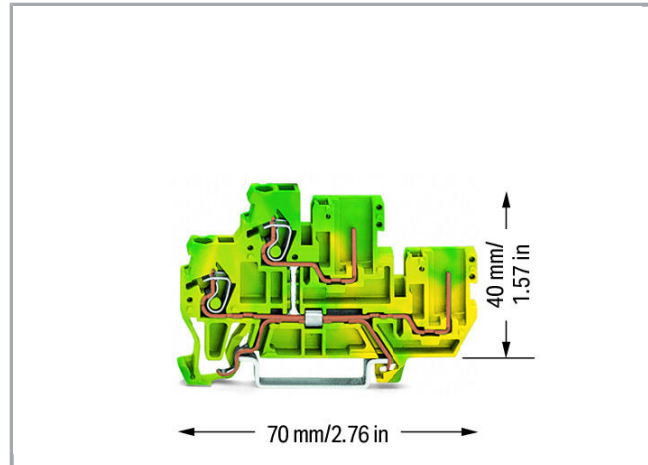

Fișă tehnică | Număr articol: 870-107

2-conductor/2-pin, double-deck carrier terminal block; 2-conductor/2-pin ground terminal block; PE; internal commoning; for DIN-rail 35 x 15 and 35 x 7.5; 2.5 mm²; CAGE CLAMP®; 2,50 mm²; green-yellow

www.wago.com/870-107

RoHS ☒ Compliant

BOMcheck.net

Culoare:

Descriere articol

Safety information 1:

Max. insulation diameter: 4.4 mm

Safety information 2:

2-conductor female plugs cannot be used.

Date

Connection data

Connection technology	CAGE CLAMP®
Actuation type	Open Tool Slot
Connectable conductor materials	Copper
Solid conductor	0,08 ... 2,5 mm² / 28 ... 12 AWG
Fine-stranded conductor	0,08 ... 4 mm² / 28 ... 12 AWG
Strip length	6 ... 7 mm / 0.24 ... 0.28 inch
Total number of connection points	2

Supus modificărilor.

WAGO Kontakttechnik GmbH & Co. KG
/Representative Office Romania
Sos. Pipera-Tunari nr. 1/1
building 1, 2nd floor | 077190 Voluntari, Ilfov
Tel.: +40-(0)31 421 85 68 | Email: info-RO@wago.com

Aveți întrebări despre produsele noastre?
Vă stăm la dispoziție pentru preluarea apelului la +40 (0) 31 421 85 68.