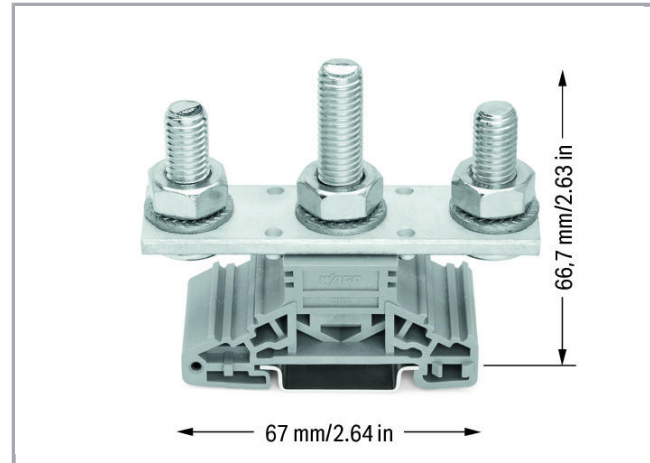

## Fișă tehnică | Număr articol: 885-310

Stud terminal block; lateral marker slots; for DIN-rail 35 x 15 and 35 x 7.5; 3 studs, M10; 120,00 mm<sup>2</sup>; gray

[www.wago.com/885-310](http://www.wago.com/885-310)

**Geometrical Data**

Width	33,8 mm / 1.331 inch
Height from upper-edge of DIN-rail	66,7 mm / 2.626 inch
Depth	67 mm / 2.638 inch

**Mechanical data**

Tightening torque	10 ... 20 Nm
Mounting type	DIN-35 rail
Marking level	Side marking