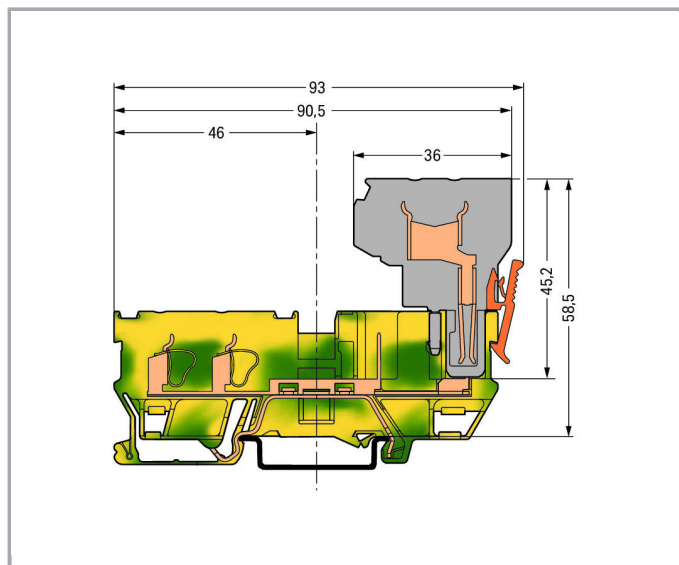

## Fișă tehnică | Număr articol: 769-217

2-conductor/2-pin ground carrier terminal block; for DIN-rail 35 x 15 and 35 x 7.5; 4 mm<sup>2</sup>; CAGE CLAMP®; 4,00 mm<sup>2</sup>; green-yellow

[www.wago.com/769-217](http://www.wago.com/769-217)