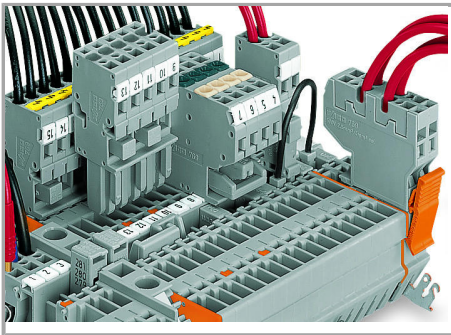

Commoning

Commoning with adjacent or staggered jumpers –