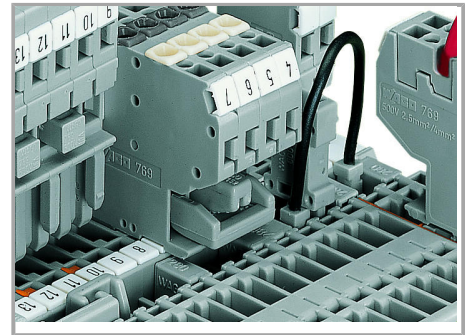

Commoning a 2-conductor female plug via staggered jumper and carrier terminal blocks via adjacent jumpers.

push jumpers down until fully inserted.

Supus modificărilor.