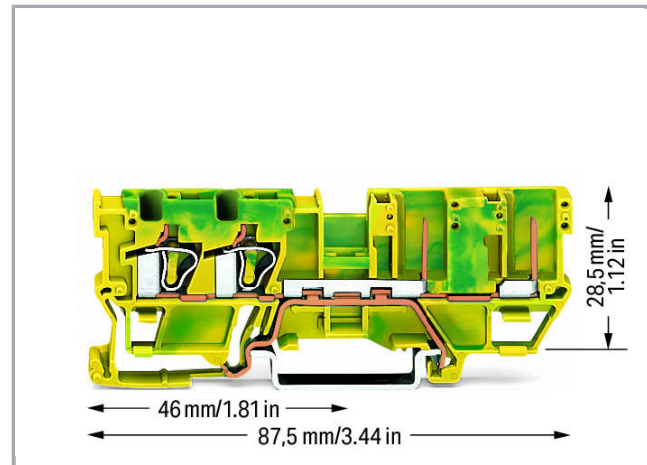

## Fișă tehnică | Număr articol: 769-217

2-conductor/2-pin ground carrier terminal block; for DIN-rail 35 x 15 and 35 x 7.5; 4 mm<sup>2</sup>; CAGE CLAMP®; 4,00 mm<sup>2</sup>; green-yellow

[www.wago.com/769-217](http://www.wago.com/769-217)