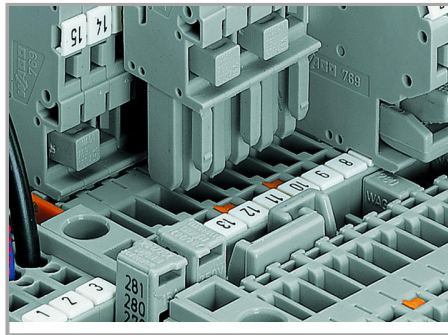

Commoning carrier terminal blocks via staggered jumpers.