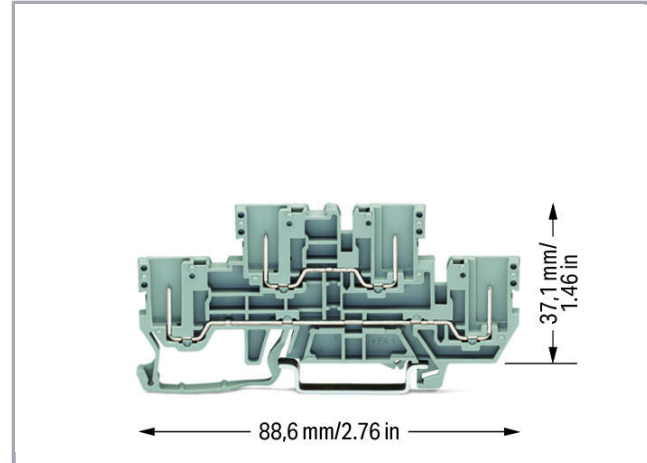

Fișă tehnică | Număr articol: 870-151

2-Pin/2-pin double deck receptacle terminal block; Through/through terminal block; L/L; for DIN-rail 35 x 15 and 35 x 7.5; 2.5 mm²; CAGE CLAMP®; gray

www.wago.com/870-151

Connection data

Total number of potentials	2
Number of levels	2
Wiring type	Front-entry wiring

Geometrical Data

Width	5 mm / 0.197 inch
Height from upper-edge of DIN-rail	37.1 mm / 1.461 inch
Depth	88.6 mm / 3.488 inch

Mechanical data

Design	horizontal
Mounting type	DIN-35 rail
Potential marking	L/L
Marking level	Side marking

Material Data

Color	gray
Fire load	0,185 MJ
Weight	10,3 g

Commercial data

Product Group	16 (Rail Mounted Terminal Block with CCC)
Packaging type	BOX
Country of origin	DE