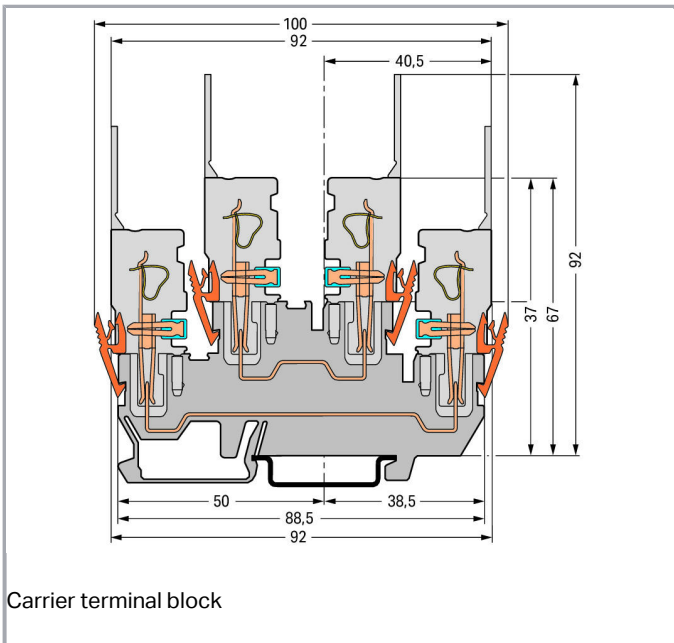

Fișă tehnică | Număr articol: 870-151

2-Pin/2-pin double deck receptacle terminal block; Through/through terminal block; L/L; for DIN-rail 35 x 15 and 35 x 7.5; 2.5 mm²; CAGE CLAMP®; gray

www.wago.com/870-151