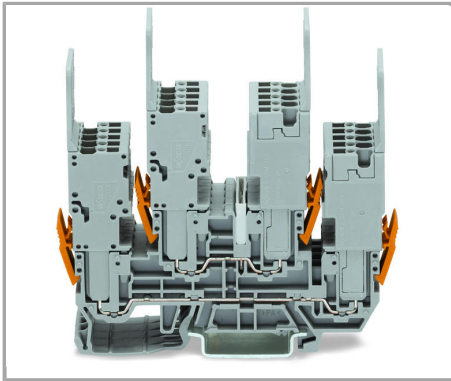

1-conductor female plug, straight