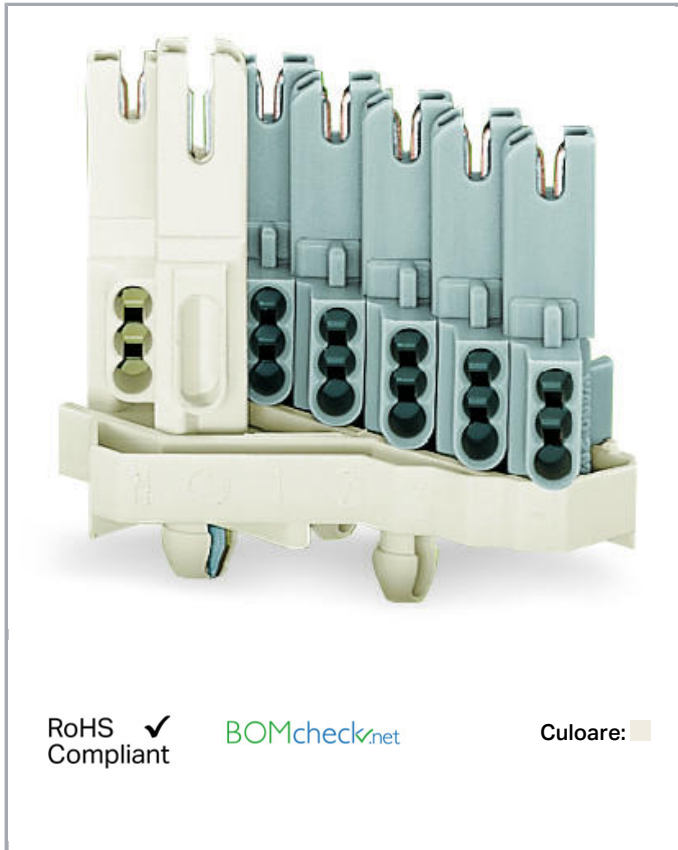

## Fișă tehnică | Număr articol: 267-175

Female connector; with direct ground contact; 5-pole; 1,00 mm<sup>2</sup>; white

[www.wago.com/267-175](http://www.wago.com/267-175)

Supus modificărilor.

WAGO Kontakttechnik GmbH & Co. KG  
/Representative Office Romania  
Sos. Pipera-Tunari nr. 1/1  
building 1, 2nd floor | 077190 Voluntari, Ilfov  
Tel.: +40-(0)31 421 85 68 | Email: info-RO@wago.com