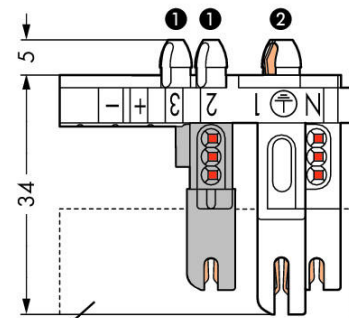

for 0.6 ... 1.0 mm plate thickness

Conductor support

① Diameter of drilled hole: 4.2 mm

② Diameter of drilled hole: 5.2 mm

Drilled hole for direct ground contact must be free of varnish and oxide films.

Equipped with varnished metal plates upon request.

1) Diameter of drilled hole: 4.2 mm 2) Diameter of drilled hole: 5.2 mm Drilled hole for direct ground contact must be free of varnish and oxide films. Equipped with varnished metal plates upon request.

Descriere articol

Supus modificărilor.

WAGO Kontakttechnik GmbH & Co. KG
/Representative Office Romania
Sos. Pipera-Tunari nr. 1/1
building 1, 2nd floor | 077190 Voluntari, Ilfov
Tel.: +40-(0)31 421 85 68 | Email: info-RO@wago.com

Aveți întrebări despre produsele noastre?

Vă stăm la dispoziție pentru preluarea apelului la +40 (0) 31 421 85 68.