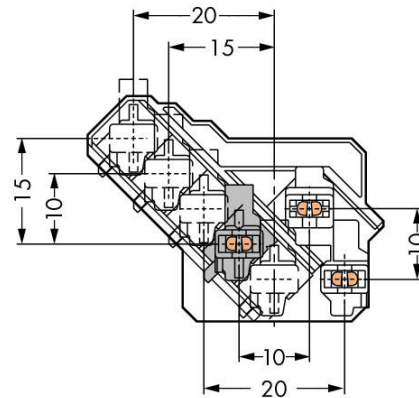

for 0.6 ... 1.0 mm plate thickness