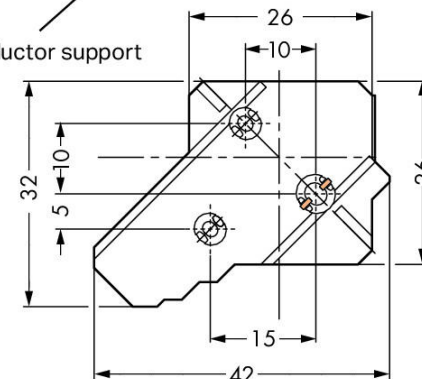

Conductor support